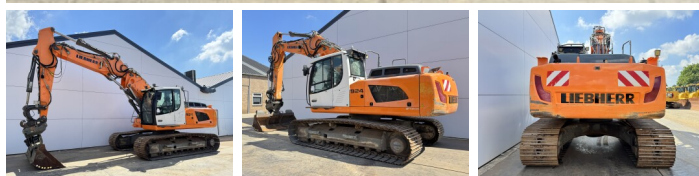

Liebherr

Liebherr R924LC

BOSS
MACHINERY

€ 54.500escl.

Anno **2016**
Numero di riferimento **BM007729**
Ore **11.306**

Algemeen

Genere **R924LC**
Posizione **Veldhoven, Netherlands**
Certificaat **CE + EPA**

Descrizione

Available at Boss Machinery! This Liebherr R924LC Excavators from 2016 has an engine power of 120 kW and counts 11306 operational hours. The total weight of this Liebherr R924LC is 28300 kg and the dimensions are 9.85 x 3.13 x 3.06. Furthermore, this R924LC is equipped with Attacco rapido, Camera, Radio, Heated Seat, Funzione idraulica supplementare, Funzione del martello, Ingrassaggio centralizzato. The Liebherr Excavators also has a CE + EPA marking. Do you want more information or do you want to try the Liebherr R924LC at our yard? Please let us know.

Maten / Gewichten

Peso **28300**
Dimensioni L*L*A **9.85 x 3.13 x 3.06**

Motor informatie

Marchio del motore **Liebherr**
?????????? ?????? **D934 A7**
Cilindri **4**
Turbo
Capacità in kW **120**

Banden / Rupsen

Larghezza del piatto **75 cm**

Opties

Attacco rapido
Camera