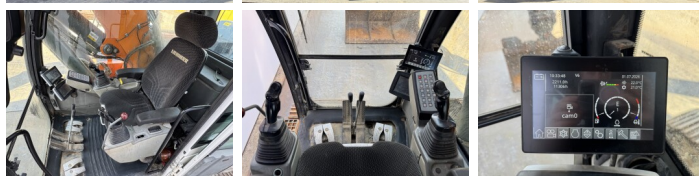

Liebherr

Liebherr R924LC

BOSS
MACHINERY

€ 54.500escl.

Anno **2016**
Numero di riferimento **BM007729**
Ore **11.306**

Algemeen

Genere **R924LC**
Posizione **Veldhoven, Netherlands**
Certificaat **CE + EPA**

Descrizione

Available at Boss Machinery! This Liebherr R924LC Excavators from 2016 has an engine power of 120 kW and counts 11306 operational hours. The total weight of this Liebherr R924LC is 28300 kg and the dimensions are 9.85 x 3.13 x 3.06. Furthermore, this R924LC is equipped with Attacco rapido, Camera, Radio, Heated Seat, Funzione idraulica supplementare, Funzione del martello, Ingrassaggio centralizzato. The Liebherr Excavators also has a CE + EPA marking. Do you want more information or do you want to try the Liebherr R924LC at our yard? Please let us know.

Maten / Gewichten

Peso **28300**
Dimensioni L*L*A **9.85 x 3.13 x 3.06**

Motor informatie

Marchio del motore **Liebherr**
?????????? ?????? **D934 A7**
Cilindri **4**
Turbo
Capacità in kW **120**

Banden / Rupsen

Larghezza del piatto **75 cm**

Opties

Attacco rapido
Camera