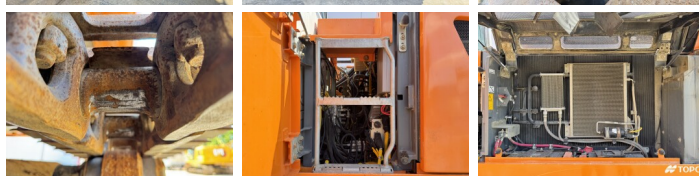

Liebherr

Liebherr R924LC

BOSS
MACHINERY

€ 54.500escl.

Anno **2016**
Numero di riferimento **BM007729**
Ore **11.306**

Algemeen

Genere **R924LC**
Posizione **Veldhoven, Netherlands**
Certificaat **CE + EPA**

Descrizione

Available at Boss Machinery! This Liebherr R924LC Excavators from 2016 has an engine power of 120 kW and counts 11306 operational hours. The total weight of this Liebherr R924LC is 28300 kg and the dimensions are 9.85 x 3.13 x 3.06. Furthermore, this R924LC is equipped with Attacco rapido, Camera, Radio, Heated Seat, Funzione idraulica supplementare, Funzione del martello, Ingrassaggio centralizzato. The Liebherr Excavators also has a CE + EPA marking. Do you want more information or do you want to try the Liebherr R924LC at our yard? Please let us know.

Maten / Gewichten

Peso **28300**
Dimensioni L*L*A **9.85 x 3.13 x 3.06**

Motor informatie

Marchio del motore **Liebherr**
?????????? ?????? **D934 A7**
Cilindri **4**
Turbo
Capacità in kW **120**

Banden / Rupsen

Larghezza del piatto **75 cm**

Opties

Attacco rapido
Camera