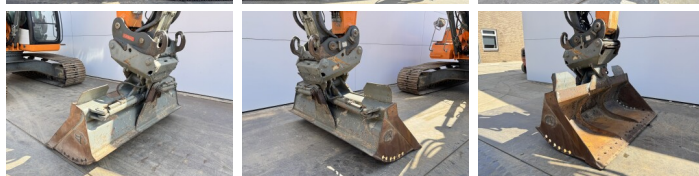

Liebherr

Liebherr R924LC

BOSS
MACHINERY

€ 54.500escl.

Anno **2016**
Numero di riferimento **BM007729**
Ore **11.306**

Algemeen

Genere **R924LC**
Posizione **Veldhoven, Netherlands**
Certificaat **CE + EPA**

Descrizione

Available at Boss Machinery! This Liebherr R924LC Excavators from 2016 has an engine power of 120 kW and counts 11306 operational hours. The total weight of this Liebherr R924LC is 28300 kg and the dimensions are 9.85 x 3.13 x 3.06. Furthermore, this R924LC is equipped with Attacco rapido, Camera, Radio, Heated Seat, Funzione idraulica supplementare, Funzione del martello, Ingrassaggio centralizzato. The Liebherr Excavators also has a CE + EPA marking. Do you want more information or do you want to try the Liebherr R924LC at our yard? Please let us know.

Maten / Gewichten

Peso **28300**
Dimensioni L*L*A **9.85 x 3.13 x 3.06**

Motor informatie

Marchio del motore **Liebherr**
?????????? ?????? **D934 A7**
Cilindri **4**
Turbo
Capacità in kW **120**

Banden / Rupsen

Larghezza del piatto **75 cm**

Opties

Attacco rapido
Camera