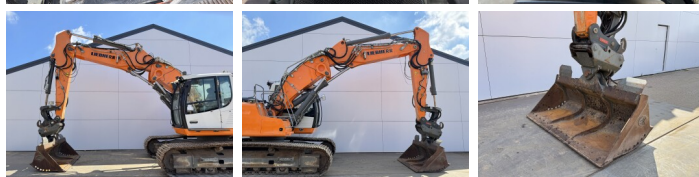

Liebherr

Liebherr R924LC

BOSS
MACHINERY

€ 54.500escl.

Anno **2016**
Numero di riferimento **BM007729**
Ore **11.306**

Algemeen

Genere **R924LC**
Posizione **Veldhoven, Netherlands**
Certificaat **CE + EPA**

Descrizione

Available at Boss Machinery! This Liebherr R924LC Excavators from 2016 has an engine power of 120 kW and counts 11306 operational hours. The total weight of this Liebherr R924LC is 28300 kg and the dimensions are 9.85 x 3.13 x 3.06. Furthermore, this R924LC is equipped with Attacco rapido, Camera, Radio, Heated Seat, Funzione idraulica supplementare, Funzione del martello, Ingrassaggio centralizzato. The Liebherr Excavators also has a CE + EPA marking. Do you want more information or do you want to try the Liebherr R924LC at our yard? Please let us know.

Maten / Gewichten

Peso **28300**
Dimensioni L*L*A **9.85 x 3.13 x 3.06**

Motor informatie

Marchio del motore **Liebherr**
?????????? ?????? **D934 A7**
Cilindri **4**
Turbo
Capacità in kW **120**

Banden / Rupsen

Larghezza del piatto **75 cm**

Opties

Attacco rapido
Camera