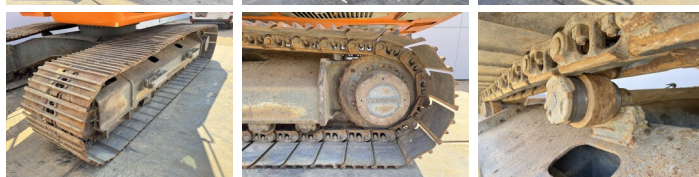

Liebherr

Liebherr R924LC

BOSS
MACHINERY

€ 54.500escl.

Anno **2016**
Numero di riferimento **BM007729**
Ore **11.306**

Algemeen

Genere **R924LC**
Posizione **Veldhoven, Netherlands**
Certificaat **CE + EPA**

Descrizione

Available at Boss Machinery! This Liebherr R924LC Excavators from 2016 has an engine power of 120 kW and counts 11306 operational hours. The total weight of this Liebherr R924LC is 28300 kg and the dimensions are 9.85 x 3.13 x 3.06. Furthermore, this R924LC is equipped with Attacco rapido, Camera, Radio, Heated Seat, Funzione idraulica supplementare, Funzione del martello, Ingrassaggio centralizzato. The Liebherr Excavators also has a CE + EPA marking. Do you want more information or do you want to try the Liebherr R924LC at our yard? Please let us know.

Maten / Gewichten

Peso **28300**
Dimensioni L*L*A **9.85 x 3.13 x 3.06**

Motor informatie

Marchio del motore **Liebherr**
?????????? ?????? **D934 A7**
Cilindri **4**
Turbo
Capacità in kW **120**

Banden / Rupsen

Larghezza del piatto **75 cm**

Opties

Attacco rapido
Camera