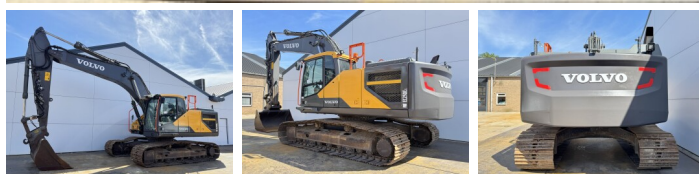

Volvo

Volvo EC250EL

BOSS
MACHINERY

€ 49.500escl.

Anno **2017**
Numero di riferimento **BM007822**
Ore **12.945**

Algemeen

Genere **EC250EL**
Posizione **Veldhoven, Netherlands**
Certificaat **CE**

Descrizione

Available at Boss Machinery! This Volvo EC250EL Excavators from 2017 has an engine power of 160 kW and counts 12945 operational hours. The total weight of this Volvo EC250EL is 29110 kg and the dimensions are 10.31 x 3.38 x 3.29. Furthermore, this EC250EL is equipped with Camera, Attacco rapido, Radio, Funzione idraulica supplementare, Funzione del martello, Ingrassaggio centralizzato. The Volvo Excavators also has a CE marking. Do you want more information or do you want to try the Volvo EC250EL at our yard? Please let us know.

Maten / Gewichten

Dimensioni L*L*A **10.31 x 3.38 x 3.29**
Peso **29110**

Motor informatie

Marchio del motore **Volvo**
?????????? ?????? **D8J**
Cilindri **6**
Turbo
Capacità in kW **160**

Banden / Rupsen

Piatto % **40**
Pignone% **10**
Catena% **10**
Larghezza del piatto **80 cm**