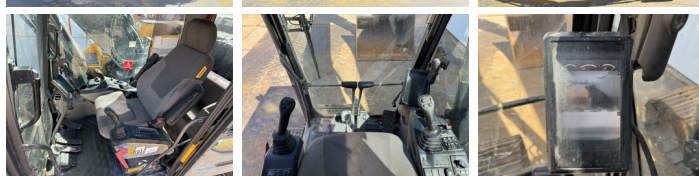

Available at Boss Machinery! This Volvo EC250EL Excavators from 2017 has an engine power of 160 kW and counts 12945 operational hours. The total weight of this Volvo EC250EL is 29110 kg and the dimensions are 10.31 x 3.38 x 3.29. Furthermore, this EC250EL is equipped with Camera, Attacco rapido, Radio, Funzione idraulica supplementare, Funzione del martello, Ingrassaggio centralizzato. The Volvo Excavators also has a CE marking. Do you want more information or do you want to try the Volvo EC250EL at our yard? Please let us know.

Piatto % **40**
Pignone% **10**
Catena% **10**
Larghezza del piatto **80 cm**

Opties

Camera

Attacco rapido

Radio

Funzione idraulica
supplementare

Funzione del martello

Ingrassaggio centralizzato