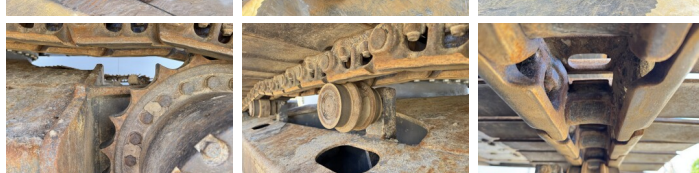

Available at Boss Machinery! This Volvo EC250EL Excavators from 2017 has an engine power of 160 kW and counts 12945 operational hours. The total weight of this Volvo EC250EL is 29110 kg and the dimensions are 10.31 x 3.38 x 3.29. Furthermore, this EC250EL is equipped with Camera, Attacco rapido, Radio, Funzione idraulica supplementare, Funzione del martello, Ingrassaggio centralizzato. The Volvo Excavators also has a CE marking. Do you want more information or do you want to try the Volvo EC250EL at our yard? Please let us know.

Piatto % **40**
Pignone% **10**
Catena% **10**
Larghezza del piatto **80 cm**

Opties

Camera

Attacco rapido

Radio

Funzione idraulica
supplementare

Funzione del martello

Ingrassaggio centralizzato