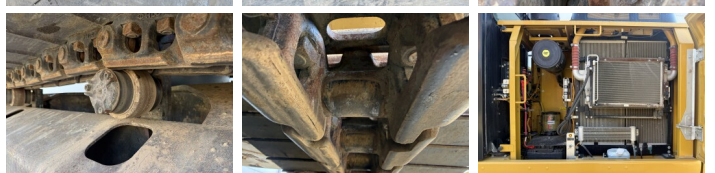

Available at Boss Machinery! This Caterpillar 323FL Excavators from 2017 has an engine power of 122 kW and counts 7352 operational hours. The total weight of this Caterpillar 323FL is 21400 kg and the dimensions are 9.51 x 3.17 x 3.08. Furthermore, this 323FL is equipped with Heated Seat, Attacco rapido, Camera, Radio, Funzione idraulica supplementare, Funzione del martello, Ingrassaggio centralizzato. The Caterpillar Excavators also has a CE marking. Do you want more information or do you want to try the Caterpillar 323FL at our yard? Please let us know.

Maten / Gewichten

Dimensioni L*L*A **9.51 x 3.17 x 3.08**
Peso **21400**

Motor informatie

Marchio del motore **Caterpillar**
?????????? ?????? **C4.4**
Cilindri **4**
Turbo
Capacità in kW **122**

Banden / Rupsen

Piatto % **60**
Pignone% **10**
Catena% **10**
Larghezza del piatto **80 cm**

Opties

Heated Seat

Attacco rapido

Camera

Radio

Funzione idraulica
supplementare

Funzione del martello