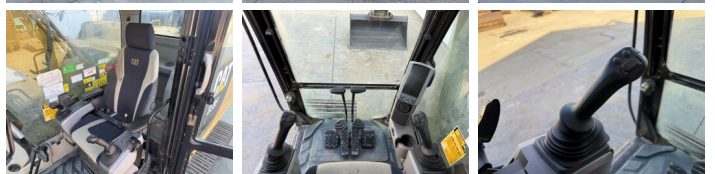

Available at Boss Machinery! This Caterpillar 323FL Excavators from 2017 has an engine power of 122 kW and counts 7352 operational hours. The total weight of this Caterpillar 323FL is 21400 kg and the dimensions are 9.51 x 3.17 x 3.08. Furthermore, this 323FL is equipped with Heated Seat, Attacco rapido, Camera, Radio, Funzione idraulica supplementare, Funzione del martello, Ingrassaggio centralizzato. The Caterpillar Excavators also has a CE marking. Do you want more information or do you want to try the Caterpillar 323FL at our yard? Please let us know.

Piatto % **60**
Pignone% **10**
Catena% **10**
Larghezza del piatto **80 cm**

Opties

Heated Seat

Attacco rapido

Camera

Radio

Funzione idraulica
supplementare

Funzione del martello