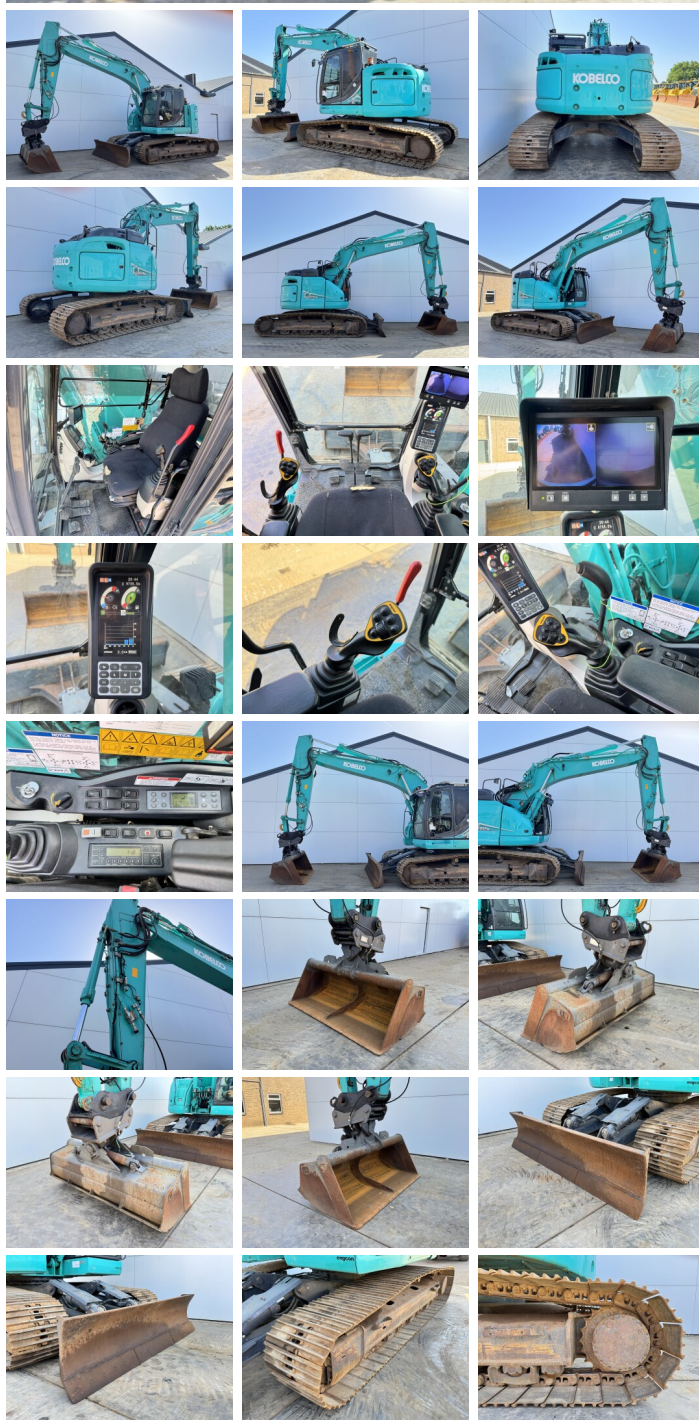

Kobelco

Kobelco SK230SRLC-5

BOSS
MACHINERY

€ 59.500escl.

Anno **2017**
Numero di riferimento **BM007730**
Ore **9.755**

Algemeen

Genere **SK230SRLC-5**
Posizione **Veldhoven, Netherlands**
Certificaat **CE + EPA**

Descrizione

Available at Boss Machinery! This Kobelco SK230SRLC-5 Excavators from 2017 has an engine power of 124 kW and counts 9755 operational hours. The total weight of this Kobelco SK230SRLC-5 is 25400 kg and the dimensions are 8.75 x 3.08 x 3.66. Furthermore, this SK230SRLC-5 is equipped with Camera, Radio, Heated Seat, Attacco rapido, Funzione idraulica supplementare, Funzione del martello, Ingrassaggio centralizzato. The Kobelco Excavators also has a CE + EPA marking. Do you want more information or do you want to try the Kobelco SK230SRLC-5 at our yard? Please let us know.

Maten / Gewichten

Peso **25400**
Dimensioni L*L*A **8.75 x 3.08 x 3.66**

Motor informatie

Marchio del motore **Hino**
?????????? ?????? **AA-J05E-UM**
Cilindri **4**
Turbo
Capacità in kW **124**

Banden / Rupsen

Catena% **40**
Piatto % **60**
Pignone% **40**
Larghezza del piatto **70 cm**