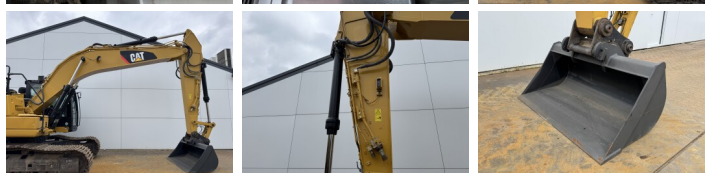

Caterpillar

Caterpillar 323FL

€ 72.500escl.

Anno **2017**
Numero di riferimento **BM007611**
Ore **5.662**

Algemeen

Genere **323FL**
Posizione **Veldhoven, Netherlands**
Certificaat **CE**

Descrizione

Available at Boss Machinery! This Caterpillar 323FL Excavators from 2017 has an engine power of 122 kW and counts 5662 operational hours. The total weight of this Caterpillar 323FL is 22600 kg and the dimensions are 9.53 x 3.07 x 3.09. Furthermore, this 323FL is equipped with Camera, Radio, Heated Seat, Attacco rapido, Funzione idraulica supplementare, Funzione del martello, Ingrassaggio centralizzato. The Caterpillar Excavators also has a CE marking. Do you want more information or do you want to try the Caterpillar 323FL at our yard? Please let us know.

Maten / Gewichten

Peso **22600**
Dimensioni L*L*A **9.53 x 3.07 x 3.09**

Motor informatie

Marchio del motore **Caterpillar**
?????????? ?????? **C7.1**
Cilindri **6**
Turbo
Capacità in kW **122**

Banden / Rupsen

Pignone% **15**
Catena% **15**
Piatto % **60**
Larghezza del piatto **70 cm**

BOSS
MACHINERY

Opties

Camera

Radio

Heated Seat

Attacco rapido

Funzione idraulica
supplementare