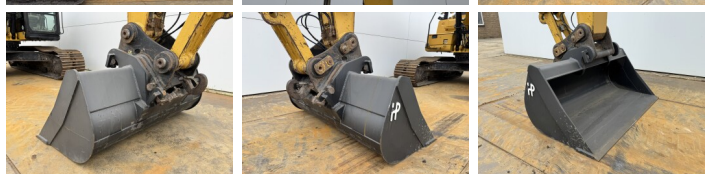

Caterpillar

Caterpillar 323FL

€ 72.500escl.

Anno **2017**
Numero di riferimento **BM007611**
Ore **5.662**

Algemeen

Genere **323FL**
Posizione **Veldhoven, Netherlands**
Certificaat **CE**

Descrizione

Available at Boss Machinery! This Caterpillar 323FL Excavators from 2017 has an engine power of 122 kW and counts 5662 operational hours. The total weight of this Caterpillar 323FL is 22600 kg and the dimensions are 9.53 x 3.07 x 3.09. Furthermore, this 323FL is equipped with Camera, Radio, Heated Seat, Attacco rapido, Funzione idraulica supplementare, Funzione del martello, Ingrassaggio centralizzato. The Caterpillar Excavators also has a CE marking. Do you want more information or do you want to try the Caterpillar 323FL at our yard? Please let us know.

Maten / Gewichten

Peso **22600**
Dimensioni L*L*A **9.53 x 3.07 x 3.09**

Motor informatie

Marchio del motore **Caterpillar**
?????????? ?????? **C7.1**
Cilindri **6**
Turbo
Capacità in kW **122**

Banden / Rupsen

Pignone% **15**
Catena% **15**
Piatto % **60**
Larghezza del piatto **70 cm**

BOSS
MACHINERY

Opties

Camera

Radio

Heated Seat

Attacco rapido

Funzione idraulica
supplementare