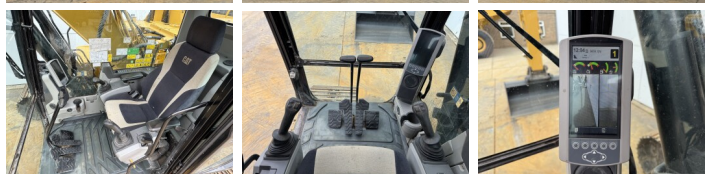

Caterpillar

Caterpillar 323FL

€ 72.500escl.

Anno **2017**
Numero di riferimento **BM007611**
Ore **5.662**

Algemeen

Genere **323FL**
Posizione **Veldhoven, Netherlands**
Certificaat **CE**

Descrizione

Available at Boss Machinery! This Caterpillar 323FL Excavators from 2017 has an engine power of 122 kW and counts 5662 operational hours. The total weight of this Caterpillar 323FL is 22600 kg and the dimensions are 9.53 x 3.07 x 3.09. Furthermore, this 323FL is equipped with Camera, Radio, Heated Seat, Attacco rapido, Funzione idraulica supplementare, Funzione del martello, Ingrassaggio centralizzato. The Caterpillar Excavators also has a CE marking. Do you want more information or do you want to try the Caterpillar 323FL at our yard? Please let us know.

Maten / Gewichten

Peso **22600**
Dimensioni L*L*A **9.53 x 3.07 x 3.09**

Motor informatie

Marchio del motore **Caterpillar**
?????????? ?????? **C7.1**
Cilindri **6**
Turbo
Capacità in kW **122**

Banden / Rupsen

Pignone% **15**
Catena% **15**
Piatto % **60**
Larghezza del piatto **70 cm**

BOSS
MACHINERY

Opties

Camera

Radio

Heated Seat

Attacco rapido

Funzione idraulica
supplementare

Funzione del martello

Ingrassaggio centralizzato