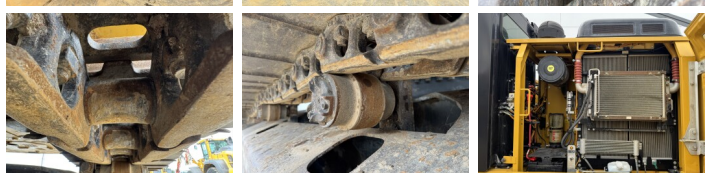

Caterpillar

Caterpillar 323FL

€ 72.500escl.

Anno **2017**
Numero di riferimento **BM007611**
Ore **5.662**

Algemeen

Genere **323FL**
Posizione **Veldhoven, Netherlands**
Certificaat **CE**

Descrizione

Available at Boss Machinery! This Caterpillar 323FL Excavators from 2017 has an engine power of 122 kW and counts 5662 operational hours. The total weight of this Caterpillar 323FL is 22600 kg and the dimensions are 9.53 x 3.07 x 3.09. Furthermore, this 323FL is equipped with Camera, Radio, Heated Seat, Attacco rapido, Funzione idraulica supplementare, Funzione del martello, Ingrassaggio centralizzato. The Caterpillar Excavators also has a CE marking. Do you want more information or do you want to try the Caterpillar 323FL at our yard? Please let us know.

Pignone% **15**
Catena% **15**
Piatto % **60**
Larghezza del piatto **70 cm**

BOSS
MACHINERY

Opties

Camera

Radio

Heated Seat

Attacco rapido

Funzione idraulica
supplementare