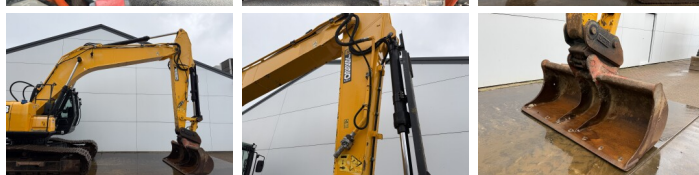

JCB

JCB JS220LC

BOSS
MACHINERY

Anno **2017**
Numero di riferimento **BM007524**
Ore **7.354**

Algemeen

Genere JS220LC
Posizione Veldhoven, Netherlands
Certificaat CE

Descrizione Available at Boss Machinery! This JCB JS220LC Excavators from 2017 has an engine power of 129 kW and counts 7354 operational hours. The total weight of this JCB JS220LC is 22310 kg and the dimensions are 9.61 x 3.08 x 3.19. Furthermore, this JS220LC is equipped with Camera, Radio, Heated Seat, Attacco rapido, Funzione idraulica supplementare, Funzione del martello. The JCB Excavators also has a CE marking. Do you want more information or do you want to try the JCB JS220LC at our yard? Please let us know.

Maten / Gewichten

Peso 22310
Dimensioni L*L*A 9.61 x 3.08 x 3.19

Motor informatie

Marchio del motore JCB ECOMAX
?????????? ?????? 448 TA4-129E
Cilindri 6
Turbo
Capacità in kW 129

Banden / Rupsen

Pignone% 50
Catena% 50
Piatto % 50
Larghezza del piatto 70 cm

Opties

Camera
Radio

Heated Seat

Attacco rapido

Funzione idraulica
supplementare

Funzione del martello