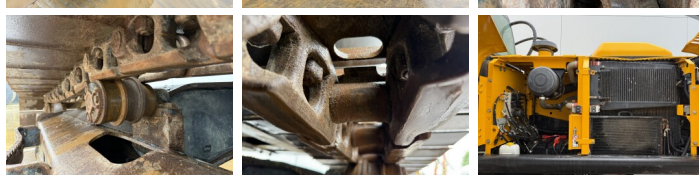

JCB

JCB JS220LC

BOSS
MACHINERY

Anno **2017**
Numero di riferimento **BM007524**
Ore **7.354**

Algemeen

Genere JS220LC
Posizione Veldhoven, Netherlands
Certificaat CE

Descrizione Available at Boss Machinery! This JCB JS220LC Excavators from 2017 has an engine power of 129 kW and counts 7354 operational hours. The total weight of this JCB JS220LC is 22310 kg and the dimensions are 9.61 x 3.08 x 3.19. Furthermore, this JS220LC is equipped with Camera, Radio, Heated Seat, Attacco rapido, Funzione idraulica supplementare, Funzione del martello. The JCB Excavators also has a CE marking. Do you want more information or do you want to try the JCB JS220LC at our yard? Please let us know.

Maten / Gewichten

Peso 22310
Dimensioni L*L*A 9.61 x 3.08 x 3.19

Motor informatie

Marchio del motore JCB ECOMAX
?????????? ?????? 448 TA4-129E
Cilindri 6
Turbo
Capacità in kW 129

Banden / Rupsen

Pignone% 50
Catena% 50
Piatto % 50
Larghezza del piatto 70 cm

Opties

Camera
Radio

Heated Seat

Attacco rapido

Funzione idraulica
supplementare

Funzione del martello