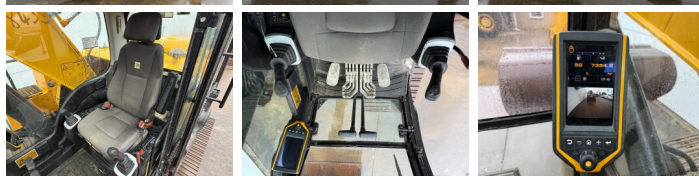

JCB

JCB JS220LC

BOSS
MACHINERY

Anno **2017**
Numero di riferimento **BM007524**
Ore **7.354**

Algemeen

Genere JS220LC
Posizione Veldhoven, Netherlands
Certificaat CE

Descrizione Available at Boss Machinery! This JCB JS220LC Excavators from 2017 has an engine power of 129 kW and counts 7354 operational hours. The total weight of this JCB JS220LC is 22310 kg and the dimensions are 9.61 x 3.08 x 3.19. Furthermore, this JS220LC is equipped with Camera, Radio, Heated Seat, Attacco rapido, Funzione idraulica supplementare, Funzione del martello. The JCB Excavators also has a CE marking. Do you want more information or do you want to try the JCB JS220LC at our yard? Please let us know.

Maten / Gewichten

Peso 22310
Dimensioni L*L*A 9.61 x 3.08 x 3.19

Motor informatie

Marchio del motore JCB ECOMAX
?????????? ?????? 448 TA4-129E
Cilindri 6
Turbo
Capacità in kW 129

Banden / Rupsen

Pignone% 50
Catena% 50
Piatto % 50
Larghezza del piatto 70 cm

Opties

Camera
Radio

Heated Seat

Attacco rapido

Funzione idraulica
supplementare

Funzione del martello