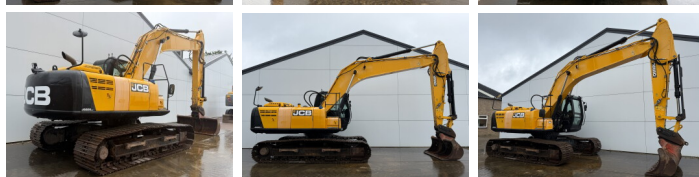

JCB

JCB JS220LC

BOSS
MACHINERY

Anno **2017**
Numero di riferimento **BM007524**
Ore **7.354**

Algemeen

Genere JS220LC
Posizione Veldhoven, Netherlands
Certificaat CE

Descrizione Available at Boss Machinery! This JCB JS220LC Excavators from 2017 has an engine power of 129 kW and counts 7354 operational hours. The total weight of this JCB JS220LC is 22310 kg and the dimensions are 9.61 x 3.08 x 3.19. Furthermore, this JS220LC is equipped with Camera, Radio, Heated Seat, Attacco rapido, Funzione idraulica supplementare, Funzione del martello. The JCB Excavators also has a CE marking. Do you want more information or do you want to try the JCB JS220LC at our yard? Please let us know.

Maten / Gewichten

Peso 22310
Dimensioni L*L*A 9.61 x 3.08 x 3.19

Motor informatie

Marchio del motore JCB ECOMAX
?????????? ?????? 448 TA4-129E
Cilindri 6
Turbo
Capacità in kW 129

Banden / Rupsen

Pignone% 50
Catena% 50
Piatto % 50
Larghezza del piatto 70 cm

Opties

Camera
Radio