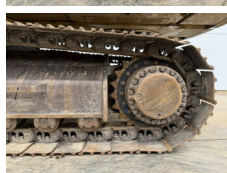

Caterpillar

Caterpillar 325DLN

BOSS
MACHINERY

Anno **2007**
Numero di riferimento **BM007646**
Ore **13.133**

Algemeen

Genere **325DLN**
Posizione **Veldhoven, Netherlands**
Certificaat **CE**

Descrizione

Available at Boss Machinery! This Caterpillar 325DLN Excavators from 2007 has an engine power of 152 kW and counts 13133 operational hours. The total weight of this Caterpillar 325DLN is 31600 kg and the dimensions are 10.23 x 2.99 x 3.58. Furthermore, this 325DLN is equipped with Attacco rapido, Radio, Funzione idraulica supplementare, Funzione del martello, Ingrassaggio centralizzato. The Caterpillar Excavators also has a CE marking. Do you want more information or do you want to try the Caterpillar 325DLN at our yard? Please let us know.

Maten / Gewichten

Peso **31600**
Dimensioni L*L*A **10.23 x 2.99 x 3.58**

Motor informatie

Marchio del motore **Caterpillar**
?????????? ?????? **C7DI**
Cilindri **6**
Turbo
Capacità in kW **152**

Banden / Rupsen

Pignone% **80**
Piatto % **40**
Catena% **5**
Larghezza del piatto **60 cm**

Opties

Attacco rapido