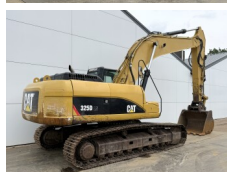

Caterpillar

Caterpillar 325DLN

BOSS
MACHINERY

Anno **2007**
Numero di riferimento **BM007646**
Ore **13.133**

Algemeen

Genere **325DLN**
Posizione **Veldhoven, Netherlands**
Certificaat **CE**

Descrizione

Available at Boss Machinery! This Caterpillar 325DLN Excavators from 2007 has an engine power of 152 kW and counts 13133 operational hours. The total weight of this Caterpillar 325DLN is 31600 kg and the dimensions are 10.23 x 2.99 x 3.58. Furthermore, this 325DLN is equipped with Attacco rapido, Radio, Funzione idraulica supplementare, Funzione del martello, Ingrassaggio centralizzato. The Caterpillar Excavators also has a CE marking. Do you want more information or do you want to try the Caterpillar 325DLN at our yard? Please let us know.

Maten / Gewichten

Peso **31600**
Dimensioni L*L*A **10.23 x 2.99 x 3.58**

Motor informatie

Marchio del motore **Caterpillar**
?????????? ?????? **C7DI**
Cilindri **6**
Turbo
Capacità in kW **152**

Banden / Rupsen

Pignone% **80**
Piatto % **40**
Catena% **5**
Larghezza del piatto **60 cm**

Opties

Attacco rapido