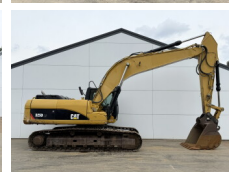

Caterpillar

Caterpillar 325DLN

BOSS
MACHINERY

Anno **2007**
Numero di riferimento **BM007646**
Ore **13.133**

Algemeen

Genere **325DLN**
Posizione **Veldhoven, Netherlands**
Certificaat **CE**

Descrizione

Available at Boss Machinery! This Caterpillar 325DLN Excavators from 2007 has an engine power of 152 kW and counts 13133 operational hours. The total weight of this Caterpillar 325DLN is 31600 kg and the dimensions are 10.23 x 2.99 x 3.58. Furthermore, this 325DLN is equipped with Attacco rapido, Radio, Funzione idraulica supplementare, Funzione del martello, Ingrassaggio centralizzato. The Caterpillar Excavators also has a CE marking. Do you want more information or do you want to try the Caterpillar 325DLN at our yard? Please let us know.

Maten / Gewichten

Peso **31600**
Dimensioni L*L*A **10.23 x 2.99 x 3.58**

Motor informatie

Marchio del motore **Caterpillar**
?????????? ?????? **C7DI**
Cilindri **6**
Turbo
Capacità in kW **152**

Banden / Rupsen

Pignone% **80**
Piatto % **40**
Catena% **5**
Larghezza del piatto **60 cm**

Opties

Attacco rapido