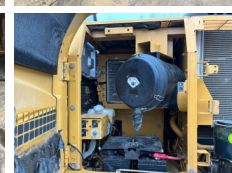

Caterpillar

Caterpillar 325DLN

BOSS
MACHINERY

Anno **2007**
Numero di riferimento **BM007646**
Ore **13.133**

Algemeen

Genere **325DLN**
Posizione **Veldhoven, Netherlands**
Certificaat **CE**

Descrizione

Available at Boss Machinery! This Caterpillar 325DLN Excavators from 2007 has an engine power of 152 kW and counts 13133 operational hours. The total weight of this Caterpillar 325DLN is 31600 kg and the dimensions are 10.23 x 2.99 x 3.58. Furthermore, this 325DLN is equipped with Attacco rapido, Radio, Funzione idraulica supplementare, Funzione del martello, Ingrassaggio centralizzato. The Caterpillar Excavators also has a CE marking. Do you want more information or do you want to try the Caterpillar 325DLN at our yard? Please let us know.

Maten / Gewichten

Peso **31600**
Dimensioni L*L*A **10.23 x 2.99 x 3.58**

Motor informatie

Marchio del motore **Caterpillar**
?????????? ?????? **C7DI**
Cilindri **6**
Turbo
Capacità in kW **152**

Banden / Rupsen

Pignone% **80**
Piatto % **40**
Catena% **5**
Larghezza del piatto **60 cm**

Opties

Attacco rapido