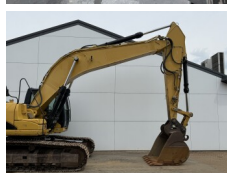

Caterpillar

Caterpillar 325DLN

BOSS
MACHINERY

Anno **2007**
Numero di riferimento **BM007646**
Ore **13.133**

Algemeen

Genere **325DLN**
Posizione **Veldhoven, Netherlands**
Certificaat **CE**

Descrizione

Available at Boss Machinery! This Caterpillar 325DLN Excavators from 2007 has an engine power of 152 kW and counts 13133 operational hours. The total weight of this Caterpillar 325DLN is 31600 kg and the dimensions are 10.23 x 2.99 x 3.58. Furthermore, this 325DLN is equipped with Attacco rapido, Radio, Funzione idraulica supplementare, Funzione del martello, Ingrassaggio centralizzato. The Caterpillar Excavators also has a CE marking. Do you want more information or do you want to try the Caterpillar 325DLN at our yard? Please let us know.

Maten / Gewichten

Peso **31600**
Dimensioni L*L*A **10.23 x 2.99 x 3.58**

Motor informatie

Marchio del motore **Caterpillar**
?????????? ?????? **C7DI**
Cilindri **6**
Turbo
Capacità in kW **152**

Banden / Rupsen

Pignone% **80**
Piatto % **40**
Catena% **5**
Larghezza del piatto **60 cm**

Opties

Attacco rapido