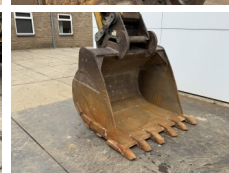

Caterpillar

Caterpillar 325DLN

BOSS
MACHINERY

Anno **2007**
Numero di riferimento **BM007646**
Ore **13.133**

Algemeen

Genere **325DLN**
Posizione **Veldhoven, Netherlands**
Certificaat **CE**

Descrizione

Available at Boss Machinery! This Caterpillar 325DLN Excavators from 2007 has an engine power of 152 kW and counts 13133 operational hours. The total weight of this Caterpillar 325DLN is 31600 kg and the dimensions are 10.23 x 2.99 x 3.58. Furthermore, this 325DLN is equipped with Attacco rapido, Radio, Funzione idraulica supplementare, Funzione del martello, Ingrassaggio centralizzato. The Caterpillar Excavators also has a CE marking. Do you want more information or do you want to try the Caterpillar 325DLN at our yard? Please let us know.

Maten / Gewichten

Peso **31600**
Dimensioni L*L*A **10.23 x 2.99 x 3.58**

Motor informatie

Marchio del motore **Caterpillar**
?????????? ?????? **C7DI**
Cilindri **6**
Turbo
Capacità in kW **152**

Banden / Rupsen

Pignone% **80**
Piatto % **40**
Catena% **5**
Larghezza del piatto **60 cm**

Opties

Attacco rapido