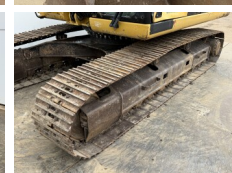

Caterpillar

Caterpillar 325DLN

BOSS
MACHINERY

Anno **2007**
Numero di riferimento **BM007646**
Ore **13.133**

Algemeen

Genere **325DLN**
Posizione **Veldhoven, Netherlands**
Certificaat **CE**

Descrizione

Available at Boss Machinery! This Caterpillar 325DLN Excavators from 2007 has an engine power of 152 kW and counts 13133 operational hours. The total weight of this Caterpillar 325DLN is 31600 kg and the dimensions are 10.23 x 2.99 x 3.58. Furthermore, this 325DLN is equipped with Attacco rapido, Radio, Funzione idraulica supplementare, Funzione del martello, Ingrassaggio centralizzato. The Caterpillar Excavators also has a CE marking. Do you want more information or do you want to try the Caterpillar 325DLN at our yard? Please let us know.

Maten / Gewichten

Peso **31600**
Dimensioni L*L*A **10.23 x 2.99 x 3.58**

Motor informatie

Marchio del motore **Caterpillar**
?????????? ?????? **C7DI**
Cilindri **6**
Turbo
Capacità in kW **152**

Banden / Rupsen

Pignone% **80**
Piatto % **40**
Catena% **5**
Larghezza del piatto **60 cm**

Opties

Attacco rapido