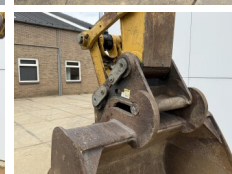

Caterpillar

Caterpillar 325DLN

BOSS
MACHINERY

Anno **2007**
Numero di riferimento **BM007646**
Ore **13.133**

Algemeen

Genere **325DLN**
Posizione **Veldhoven, Netherlands**
Certificaat **CE**

Descrizione

Available at Boss Machinery! This Caterpillar 325DLN Excavators from 2007 has an engine power of 152 kW and counts 13133 operational hours. The total weight of this Caterpillar 325DLN is 31600 kg and the dimensions are 10.23 x 2.99 x 3.58. Furthermore, this 325DLN is equipped with Attacco rapido, Radio, Funzione idraulica supplementare, Funzione del martello, Ingrassaggio centralizzato. The Caterpillar Excavators also has a CE marking. Do you want more information or do you want to try the Caterpillar 325DLN at our yard? Please let us know.

Maten / Gewichten

Peso **31600**
Dimensioni L*L*A **10.23 x 2.99 x 3.58**

Motor informatie

Marchio del motore **Caterpillar**
?????????? ?????? **C7DI**
Cilindri **6**
Turbo
Capacità in kW **152**

Banden / Rupsen

Pignone% **80**
Piatto % **40**
Catena% **5**
Larghezza del piatto **60 cm**

Opties

Attacco rapido