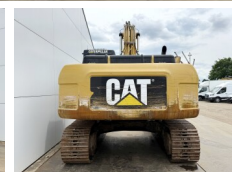

Caterpillar

Caterpillar 325DLN

BOSS
MACHINERY

Anno **2007**
Numero di riferimento **BM007646**
Ore **13.133**

Algemeen

Genere **325DLN**
Posizione **Veldhoven, Netherlands**
Certificaat **CE**

Descrizione

Available at Boss Machinery! This Caterpillar 325DLN Excavators from 2007 has an engine power of 152 kW and counts 13133 operational hours. The total weight of this Caterpillar 325DLN is 31600 kg and the dimensions are 10.23 x 2.99 x 3.58. Furthermore, this 325DLN is equipped with Attacco rapido, Radio, Funzione idraulica supplementare, Funzione del martello, Ingrassaggio centralizzato. The Caterpillar Excavators also has a CE marking. Do you want more information or do you want to try the Caterpillar 325DLN at our yard? Please let us know.

Maten / Gewichten

Peso **31600**
Dimensioni L*L*A **10.23 x 2.99 x 3.58**

Motor informatie

Marchio del motore **Caterpillar**
?????????? ?????? **C7DI**
Cilindri **6**
Turbo
Capacità in kW **152**

Banden / Rupsen

Pignone% **80**
Piatto % **40**
Catena% **5**
Larghezza del piatto **60 cm**

Opties

Attacco rapido