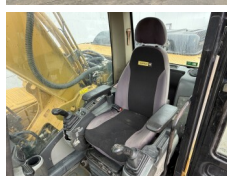

Caterpillar

Caterpillar 325DLN

BOSS
MACHINERY

Anno **2007**
Numero di riferimento **BM007646**
Ore **13.133**

Algemeen

Genere **325DLN**
Posizione **Veldhoven, Netherlands**
Certificaat **CE**

Descrizione

Available at Boss Machinery! This Caterpillar 325DLN Excavators from 2007 has an engine power of 152 kW and counts 13133 operational hours. The total weight of this Caterpillar 325DLN is 31600 kg and the dimensions are 10.23 x 2.99 x 3.58. Furthermore, this 325DLN is equipped with Attacco rapido, Radio, Funzione idraulica supplementare, Funzione del martello, Ingrassaggio centralizzato. The Caterpillar Excavators also has a CE marking. Do you want more information or do you want to try the Caterpillar 325DLN at our yard? Please let us know.

Maten / Gewichten

Peso **31600**
Dimensioni L*L*A **10.23 x 2.99 x 3.58**

Motor informatie

Marchio del motore **Caterpillar**
?????????? ?????? **C7DI**
Cilindri **6**
Turbo
Capacità in kW **152**

Banden / Rupsen

Pignone% **80**
Piatto % **40**
Catena% **5**
Larghezza del piatto **60 cm**

Opties

Attacco rapido