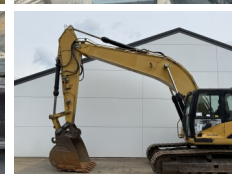

Caterpillar

Caterpillar 325DLN

BOSS
MACHINERY

Anno **2007**
Numero di riferimento **BM007646**
Ore **13.133**

Algemeen

Genere **325DLN**
Posizione **Veldhoven, Netherlands**
Certificaat **CE**

Descrizione

Available at Boss Machinery! This Caterpillar 325DLN Excavators from 2007 has an engine power of 152 kW and counts 13133 operational hours. The total weight of this Caterpillar 325DLN is 31600 kg and the dimensions are 10.23 x 2.99 x 3.58. Furthermore, this 325DLN is equipped with Attacco rapido, Radio, Funzione idraulica supplementare, Funzione del martello, Ingrassaggio centralizzato. The Caterpillar Excavators also has a CE marking. Do you want more information or do you want to try the Caterpillar 325DLN at our yard? Please let us know.

Maten / Gewichten

Peso **31600**
Dimensioni L*L*A **10.23 x 2.99 x 3.58**

Motor informatie

Marchio del motore **Caterpillar**
?????????? ?????? **C7DI**
Cilindri **6**
Turbo
Capacità in kW **152**

Banden / Rupsen

Pignone% **80**
Piatto % **40**
Catena% **5**
Larghezza del piatto **60 cm**

Opties

Attacco rapido