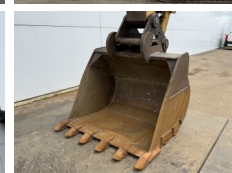

Caterpillar

Caterpillar 325DLN

BOSS
MACHINERY

Anno **2007**
Numero di riferimento **BM007646**
Ore **13.133**

Algemeen

Genere **325DLN**
Posizione **Veldhoven, Netherlands**
Certificaat **CE**

Descrizione

Available at Boss Machinery! This Caterpillar 325DLN Excavators from 2007 has an engine power of 152 kW and counts 13133 operational hours. The total weight of this Caterpillar 325DLN is 31600 kg and the dimensions are 10.23 x 2.99 x 3.58. Furthermore, this 325DLN is equipped with Attacco rapido, Radio, Funzione idraulica supplementare, Funzione del martello, Ingrassaggio centralizzato. The Caterpillar Excavators also has a CE marking. Do you want more information or do you want to try the Caterpillar 325DLN at our yard? Please let us know.

Maten / Gewichten

Peso **31600**
Dimensioni L*L*A **10.23 x 2.99 x 3.58**

Motor informatie

Marchio del motore **Caterpillar**
?????????? ?????? **C7DI**
Cilindri **6**
Turbo
Capacità in kW **152**

Banden / Rupsen

Pignone% **80**
Piatto % **40**
Catena% **5**
Larghezza del piatto **60 cm**

Opties

Attacco rapido