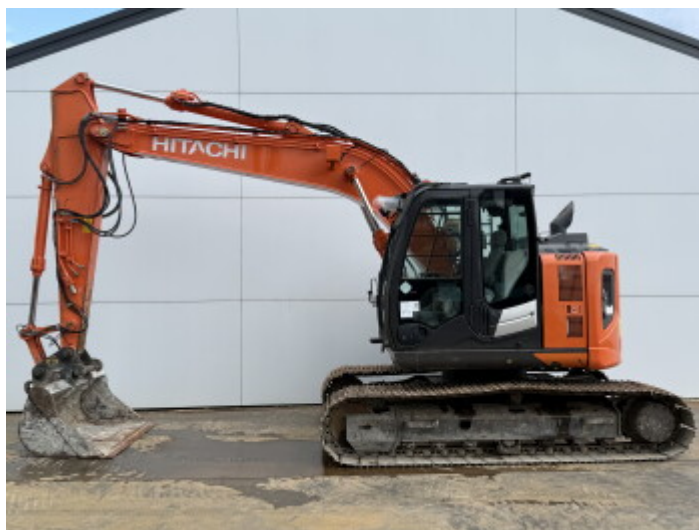

Hitachi

Hitachi ZX135US-6

BOSS
MACHINERY

€ 42.500escl.

Anno **2017**
Numero di riferimento **BM007596**
Ore **5.173**

Algemeen

Genere ZX135US-6
Posizione Veldhoven, Netherlands
Certificaat CE + EPA
Available at Boss Machinery! This Hitachi ZX135US-6 Excavators from 2017 has an engine power of 130 kW and counts 5173 operational hours. The total weight of this Hitachi ZX135US-6 is 18300 kg and the dimensions are 743 x 270 x 282. Furthermore, this ZX135US-6 is equipped with Radio, Camera, Attacco rapido, Ingrassaggio centralizzato. The Hitachi Excavators also has a CE + EPA marking. Do you want more information or do you want to try the Hitachi ZX135US-6 at our yard? Please let us know.

Descrizione

Maten / Gewichten

Peso 18300
Dimensioni L*L*A 743 x 270 x 282

Motor informatie

Marchio del motore Isuzu
?????????? ?????? AR-4JJ1X
Cilindri 4
Turbo
Capacità in kW 130

Banden / Rupsen

Pignone% 80
Catena% 40
Piatto % 50
Larghezza del piatto 70

Opties