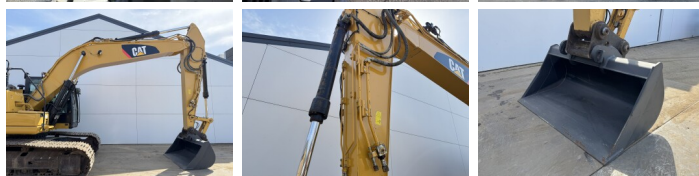

Caterpillar

Caterpillar 320FL

BOSS
MACHINERY

€ 64.500escl.

Anno **2017**
Numero di riferimento **BM007605**
Ore **5.867**

Algemeen

Genere **320FL**
Posizione **Veldhoven, Netherlands**
Certificaat **CE + EPA**
Descrizione **Available at Boss Machinery! This Caterpillar 320FL Excavators from 2017 has an engine power of 122 kW and counts 5867 operational hours. The total weight of this Caterpillar 320FL is 21400 kg and the dimensions are 9.55 x 3.17 x 3.05. Furthermore, this 320FL is equipped with Camera, Radio, Heated Seat, Attacco rapido, Funzione idraulica supplementare, Funzione del martello, Ingrassaggio centralizzato. The Caterpillar Excavators also has a CE + EPA marking. Do you want more information or do you want to try the Caterpillar 320FL at our yard? Please let us know.**

Maten / Gewichten

Dimensioni L*L*A **9.55 x 3.17 x 3.05**
Peso **21400**

Motor informatie

Marchio del motore **Caterpillar**
?????????? ?????? **C4.4**
Cilindri **4**
Turbo
Capacità in kW **122**

Banden / Rupsen

Piatto % **60**
Pignone% **10**
Catena% **10**
Larghezza del piatto **80 cm**

Opties

Camera

Radio

Heated Seat

Attacco rapido

Funzione idraulica
supplementare

Funzione del martello

Ingrassaggio centralizzato