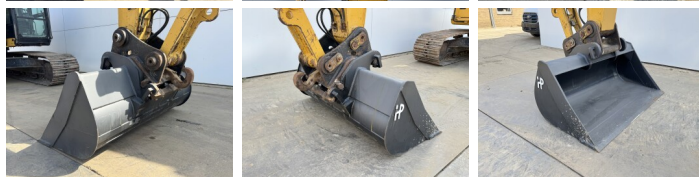

Caterpillar

Caterpillar 320FL

BOSS
MACHINERY

€ 64.500escl.

Anno **2017**
Numero di riferimento **BM007605**
Ore **5.867**

Algemeen

Genere **320FL**
Posizione **Veldhoven, Netherlands**
Certificaat **CE + EPA**
Descrizione **Available at Boss Machinery! This Caterpillar 320FL Excavators from 2017 has an engine power of 122 kW and counts 5867 operational hours. The total weight of this Caterpillar 320FL is 21400 kg and the dimensions are 9.55 x 3.17 x 3.05. Furthermore, this 320FL is equipped with Camera, Radio, Heated Seat, Attacco rapido, Funzione idraulica supplementare, Funzione del martello, Ingrassaggio centralizzato. The Caterpillar Excavators also has a CE + EPA marking. Do you want more information or do you want to try the Caterpillar 320FL at our yard? Please let us know.**

Maten / Gewichten

Dimensioni L*L*A **9.55 x 3.17 x 3.05**
Peso **21400**

Motor informatie

Marchio del motore **Caterpillar**
?????????? ?????? **C4.4**
Cilindri **4**
Turbo
Capacità in kW **122**

Banden / Rupsen

Piatto % **60**
Pignone% **10**
Catena% **10**
Larghezza del piatto **80 cm**

Opties

Camera

Radio

Heated Seat

Attacco rapido

Funzione idraulica
supplementare

Funzione del martello

Ingrassaggio centralizzato