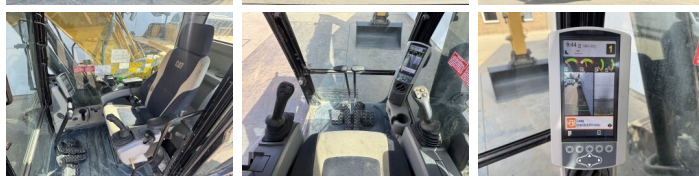

Caterpillar

Caterpillar 320FL

BOSS
MACHINERY

€ 64.500escl.

Anno **2017**
Numero di riferimento **BM007605**
Ore **5.867**

Algemeen

Genere **320FL**
Posizione **Veldhoven, Netherlands**
Certificaat **CE + EPA**
Descrizione **Available at Boss Machinery! This Caterpillar 320FL Excavators from 2017 has an engine power of 122 kW and counts 5867 operational hours. The total weight of this Caterpillar 320FL is 21400 kg and the dimensions are 9.55 x 3.17 x 3.05. Furthermore, this 320FL is equipped with Camera, Radio, Heated Seat, Attacco rapido, Funzione idraulica supplementare, Funzione del martello, Ingrassaggio centralizzato. The Caterpillar Excavators also has a CE + EPA marking. Do you want more information or do you want to try the Caterpillar 320FL at our yard? Please let us know.**

Piatto % **60**
Pignone% **10**
Catena% **10**
Larghezza del piatto **80 cm**

Opties

Camera

Radio

Heated Seat

Attacco rapido

Funzione idraulica
supplementare

Funzione del martello

Ingrassaggio centralizzato