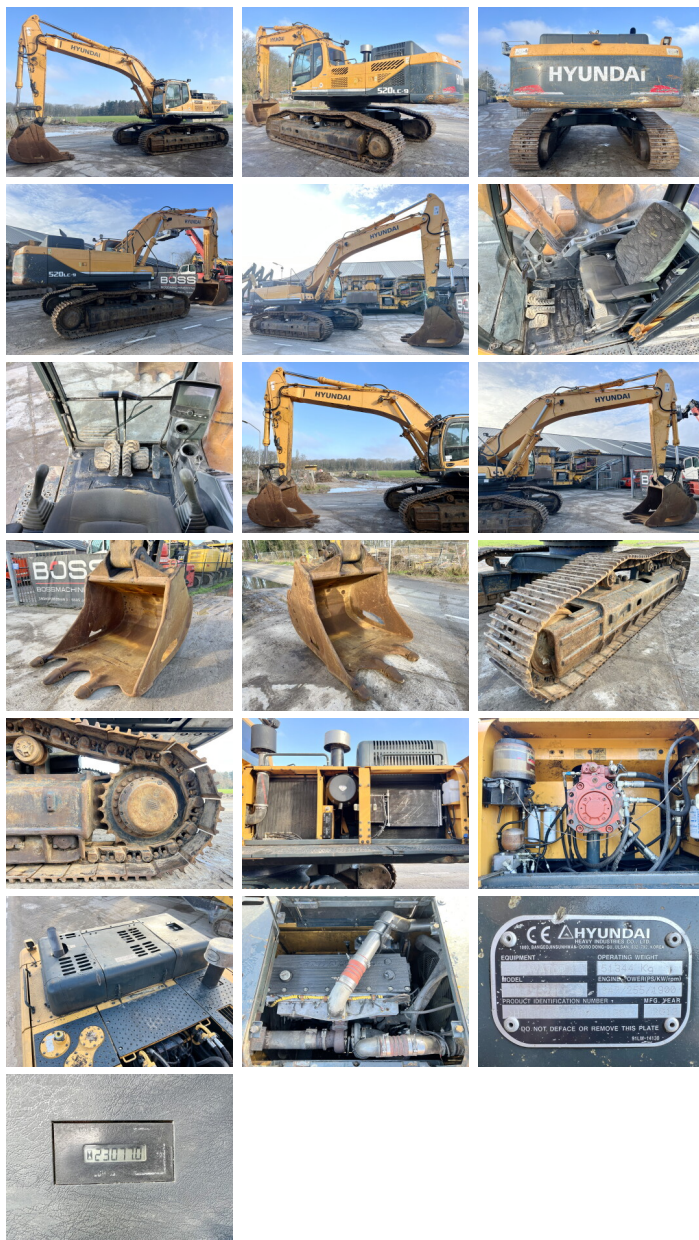

Hyundai

Hyundai R520LC-9

BOSS
MACHINERY

€ 34.500escl.

Anno **2012**
Numero di riferimento **BM005620**
Ore **23.077**

Algemeen

Genere **R520LC-9**
Posizione **Veldhoven, Netherlands**
Certificaat **CE + EPA**
Descrizione **Available at Boss Machinery! This Hyundai R520LC-9 Excavators from 2012 has an engine power of 255 kW and counts 23077 operational hours. The total weight of this Hyundai R520LC-9 is 52675 kg and the dimensions are 12.20 x 3.70 x 3.90. Furthermore, this R520LC-9 is equipped with Aria condizionata, Radio, Camera, Funzione idraulica supplementare, Funzione del martello, Ingrassaggio centralizzato. The Hyundai Excavators also has a CE + EPA marking. Do you want more information or do you want to try the Hyundai R520LC-9 at our yard? Please let us know.**

Maten / Gewichten

Dimensioni L*L*A **12.20 x 3.70 x 3.90**
Peso **52675**

Motor informatie

Marchio del motore **Cummins**
?????????? ?????? **QSM11**
Cilindri **6**
Turbo
Capacità in kW **255**

Banden / Rupsen

Piatto % **70**
Pignone% **80**
Catena% **70**
Larghezza del piatto **70 cm**