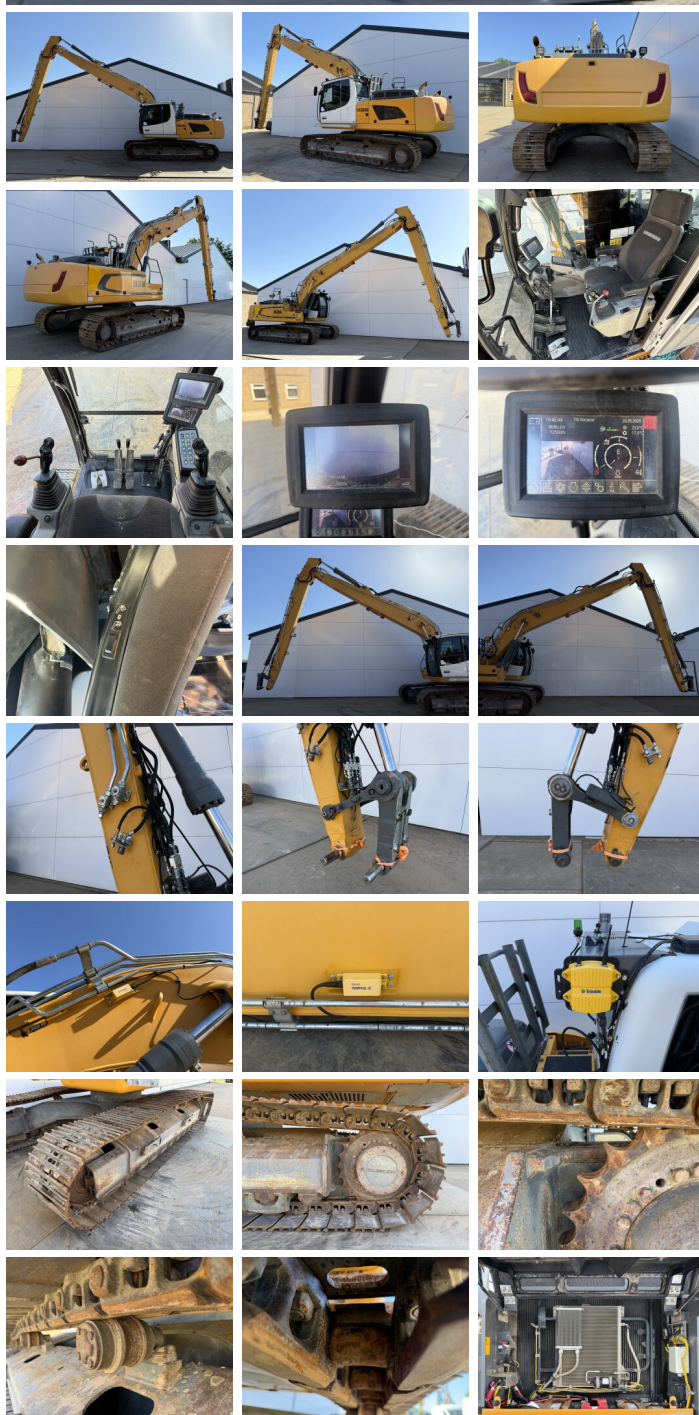

Liebherr

Liebherr R926LC - 15 Meter Long Reach

€ 89.500escl.

Anno **2017**
Numero di riferimento **BM007655**
Ore **12.593**

Algemeen

Genere R926LC - 15 Meter Long Reach
Posizione Veldhoven, Netherlands
Certificaat CE

Descrizione

Available at Boss Machinery! This Liebherr R926LC - 15 Meter Long Reach Excavators from 2017 has an engine power of 140 kW and counts 12593 operational hours. The total weight of this Liebherr R926LC - 15 Meter Long Reach is 30100 kg and the dimensions are 12.35 x 2.98 x 3.14. Furthermore, this R926LC - 15 Meter Long Reach is equipped with Camera, Radio, Heated Seat, Funzione idraulica supplementare, Funzione del martello, Ingrassaggio centralizzato. The Liebherr Excavators also has a CE marking. Do you want more information or do you want to try the Liebherr R926LC - 15 Meter Long Reach at our yard? Please let us know.

Maten / Gewichten

Dimensioni L*L*A 12.35 x 2.98 x 3.14
Stick Length 6.10m (pin to pin)
Peso 30100
Boom Length 8.25m (pin to pin)

Motor informatie

Marchio del motore Liebherr
????????? ?????? D934 A7-14
Cilindri 4
Turbo
Capacità in kW 140

BOSS
MACHINERY

Banden / Rupsen

Piatto %	40
Pignone%	40
Catena%	40
Larghezza del piatto	60 cm

Opties

Camera

Radio

Heated Seat

Funzione idraulica
supplementare