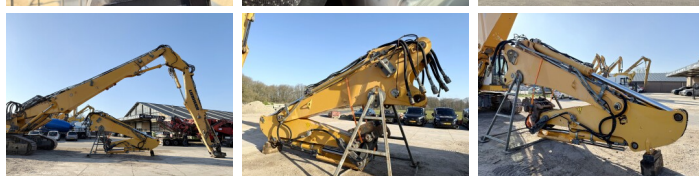

Liebherr

Liebherr R944C UHD - 23 Meter Demolition

€ 125.000escl.

Anno **2012**
Numero di riferimento **BM006537**
Ore **10.349**

Algemeen

Genere R944C UHD - 23 Meter Demolition
Posizione Veldhoven, Netherlands
Certificaat CE + EPA

Descrizione

Available at Boss Machinery! This Liebherr R944C UHD - 23 Meter Demolition Excavators from 2012 has an engine power of 190 kW and counts 10349 operational hours. The total weight of this Liebherr R944C UHD - 23 Meter Demolition is 56900 kg and the dimensions are 7.40 x 3.00 x 3.65. Furthermore, this R944C UHD - 23 Meter Demolition is equipped with Camera, Radio, Heated Seat, Attacco rapido, Aria condizionata, Funzione idraulica supplementare, Funzione del martello, Ingrassaggio centralizzato. The Liebherr Excavators also has a CE + EPA marking. Do you want more information or do you want to try the Liebherr R944C UHD - 23 Meter Demolition at our yard? Please let us know.

Maten / Gewichten

Dimensioni L*L*A 7.40 x 3.00 x 3.65
Peso 56900

Motor informatie

Marchio del motore Liebherr
?????????? ?????? D936 L A6
Cilindri 6
Turbo
Capacità in kW 190

BOSS
MACHINERY

Banden / Rupsen

Piatto %	30
Pignone%	30
Catena%	80
Larghezza del piatto	60

Ingrassaggio centralizzato