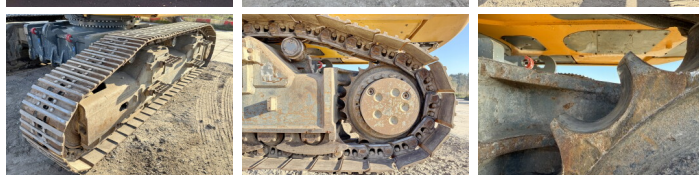

Liebherr

Liebherr R944C UHD - 23 Meter Demolition

€ 125.000escl.

Anno **2012**
Numero di riferimento **BM006537**
Ore **10.349**

Algemeen

Genere R944C UHD - 23 Meter Demolition
Posizione Veldhoven, Netherlands
Certificaat CE + EPA

Descrizione

Available at Boss Machinery! This Liebherr R944C UHD - 23 Meter Demolition Excavators from 2012 has an engine power of 190 kW and counts 10349 operational hours. The total weight of this Liebherr R944C UHD - 23 Meter Demolition is 56900 kg and the dimensions are 7.40 x 3.00 x 3.65. Furthermore, this R944C UHD - 23 Meter Demolition is equipped with Camera, Radio, Heated Seat, Attacco rapido, Aria condizionata, Funzione idraulica supplementare, Funzione del martello, Ingrassaggio centralizzato. The Liebherr Excavators also has a CE + EPA marking. Do you want more information or do you want to try the Liebherr R944C UHD - 23 Meter Demolition at our yard? Please let us know.

Maten / Gewichten

Dimensioni L*L*A 7.40 x 3.00 x 3.65
Peso 56900

Motor informatie

Marchio del motore Liebherr
?????????? ?????? D936 L A6
Cilindri 6
Turbo
Capacità in kW 190

BOSS
MACHINERY

Banden / Rupsen

Piatto %	30
Pignone%	30
Catena%	80
Larghezza del piatto	60

Ingrassaggio centralizzato