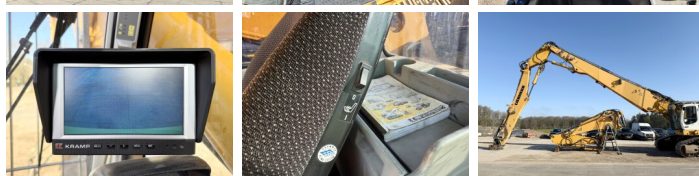

Liebherr

Liebherr R944C UHD - 23 Meter Demolition

€ 125.000escl.

Anno **2012**
Numero di riferimento **BM006537**
Ore **10.349**

Algemeen

Genere R944C UHD - 23 Meter Demolition
Posizione Veldhoven, Netherlands
Certificaat CE + EPA

Descrizione

Available at Boss Machinery! This Liebherr R944C UHD - 23 Meter Demolition Excavators from 2012 has an engine power of 190 kW and counts 10349 operational hours. The total weight of this Liebherr R944C UHD - 23 Meter Demolition is 56900 kg and the dimensions are 7.40 x 3.00 x 3.65. Furthermore, this R944C UHD - 23 Meter Demolition is equipped with Camera, Radio, Heated Seat, Attacco rapido, Aria condizionata, Funzione idraulica supplementare, Funzione del martello, Ingrassaggio centralizzato. The Liebherr Excavators also has a CE + EPA marking. Do you want more information or do you want to try the Liebherr R944C UHD - 23 Meter Demolition at our yard? Please let us know.

Maten / Gewichten

Dimensioni L*L*A 7.40 x 3.00 x 3.65
Peso 56900

Motor informatie

Marchio del motore Liebherr
?????????? ?????? D936 L A6
Cilindri 6
Turbo
Capacità in kW 190

BOSS
MACHINERY

Banden / Rupsen

Piatto %	30
Pignone%	30
Catena%	80
Larghezza del piatto	60

Ingrassaggio centralizzato