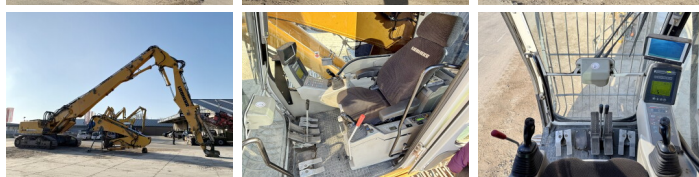

Liebherr

Liebherr R944C UHD - 23 Meter Demolition

€ 125.000escl.

Anno **2012**
Numero di riferimento **BM006537**
Ore **10.349**

Algemeen

Genere R944C UHD - 23 Meter Demolition
Posizione Veldhoven, Netherlands
Certificaat CE + EPA

Descrizione

Available at Boss Machinery! This Liebherr R944C UHD - 23 Meter Demolition Excavators from 2012 has an engine power of 190 kW and counts 10349 operational hours. The total weight of this Liebherr R944C UHD - 23 Meter Demolition is 56900 kg and the dimensions are 7.40 x 3.00 x 3.65. Furthermore, this R944C UHD - 23 Meter Demolition is equipped with Camera, Radio, Heated Seat, Attacco rapido, Aria condizionata, Funzione idraulica supplementare, Funzione del martello, Ingrassaggio centralizzato. The Liebherr Excavators also has a CE + EPA marking. Do you want more information or do you want to try the Liebherr R944C UHD - 23 Meter Demolition at our yard? Please let us know.

Maten / Gewichten

Dimensioni L*L*A 7.40 x 3.00 x 3.65
Peso 56900

Motor informatie

Marchio del motore Liebherr
?????????? ?????? D936 L A6
Cilindri 6
Turbo
Capacità in kW 190

BOSS
MACHINERY

Banden / Rupsen

Piatto %	30
Pignone%	30
Catena%	80
Larghezza del piatto	60

Ingrassaggio centralizzato