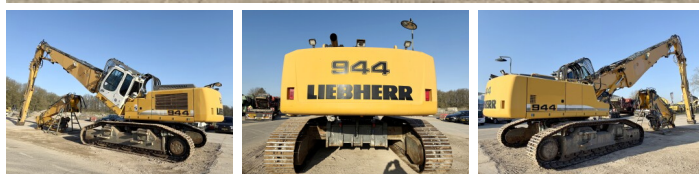

Liebherr

Liebherr R944C UHD - 23 Meter Demolition

€ 125.000escl.

Anno **2012**
Numero di riferimento **BM006537**
Ore **10.349**

Algemeen

Genere R944C UHD - 23 Meter Demolition
Posizione Veldhoven, Netherlands
Certificaat CE + EPA

Descrizione

Available at Boss Machinery! This Liebherr R944C UHD - 23 Meter Demolition Excavators from 2012 has an engine power of 190 kW and counts 10349 operational hours. The total weight of this Liebherr R944C UHD - 23 Meter Demolition is 56900 kg and the dimensions are 7.40 x 3.00 x 3.65. Furthermore, this R944C UHD - 23 Meter Demolition is equipped with Camera, Radio, Heated Seat, Attacco rapido, Aria condizionata, Funzione idraulica supplementare, Funzione del martello, Ingrassaggio centralizzato. The Liebherr Excavators also has a CE + EPA marking. Do you want more information or do you want to try the Liebherr R944C UHD - 23 Meter Demolition at our yard? Please let us know.

Maten / Gewichten

Dimensioni L*L*A 7.40 x 3.00 x 3.65
Peso 56900

Motor informatie

Marchio del motore Liebherr
?????????? ?????? D936 L A6
Cilindri 6
Turbo
Capacità in kW 190

BOSS
MACHINERY

Banden / Rupsen

Piatto %	30
Pignone%	30
Catena%	80
Larghezza del piatto	60

Ingrassaggio centralizzato