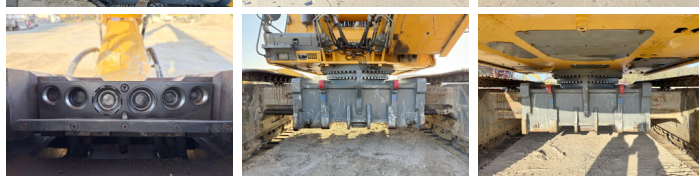

Liebherr

Liebherr R944C UHD - 23 Meter Demolition

€ 125.000escl.

Anno **2012**
Numero di riferimento **BM006537**
Ore **10.349**

Algemeen

Genere R944C UHD - 23 Meter Demolition
Posizione Veldhoven, Netherlands
Certificaat CE + EPA

Descrizione

Available at Boss Machinery! This Liebherr R944C UHD - 23 Meter Demolition Excavators from 2012 has an engine power of 190 kW and counts 10349 operational hours. The total weight of this Liebherr R944C UHD - 23 Meter Demolition is 56900 kg and the dimensions are 7.40 x 3.00 x 3.65. Furthermore, this R944C UHD - 23 Meter Demolition is equipped with Camera, Radio, Heated Seat, Attacco rapido, Aria condizionata, Funzione idraulica supplementare, Funzione del martello, Ingrassaggio centralizzato. The Liebherr Excavators also has a CE + EPA marking. Do you want more information or do you want to try the Liebherr R944C UHD - 23 Meter Demolition at our yard? Please let us know.

Maten / Gewichten

Dimensioni L*L*A 7.40 x 3.00 x 3.65
Peso 56900

Motor informatie

Marchio del motore Liebherr
?????????? ?????? D936 L A6
Cilindri 6
Turbo
Capacità in kW 190

BOSS
MACHINERY

Banden / Rupsen

Piatto %	30
Pignone%	30
Catena%	80
Larghezza del piatto	60