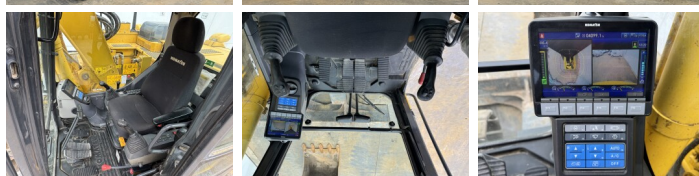

Komatsu

Komatsu PC138US-11

BOSS
MACHINERY

€ 79.500escl.

Anno **2020**
Numero di riferimento **BM007706**
Ore **4.099**

Algemeen

Genere **PC138US-11**
Posizione **Veldhoven, Netherlands**
Certificaat **CE**

Descrizione

Available at Boss Machinery! This Komatsu PC138US-11 Excavators from 2020 has an engine power of 73 kW and counts 4099 operational hours. The total weight of this Komatsu PC138US-11 is 13880 kg and the dimensions are 7.39 x 2.50 x 3.14. Furthermore, this PC138US-11 is equipped with Radio, Heated Seat, Attacco rapido, Camera, Funzione idraulica supplementare, Funzione del martello. The Komatsu Excavators also has a CE marking. Do you want more information or do you want to try the Komatsu PC138US-11 at our yard? Please let us know.

Piatto % **90**
Pignone% **80**
Catena% **80**
Larghezza del piatto **50 cm**

Opties

Radio

Heated Seat

Attacco rapido

Camera

Funzione idraulica
supplementare

Funzione del martello