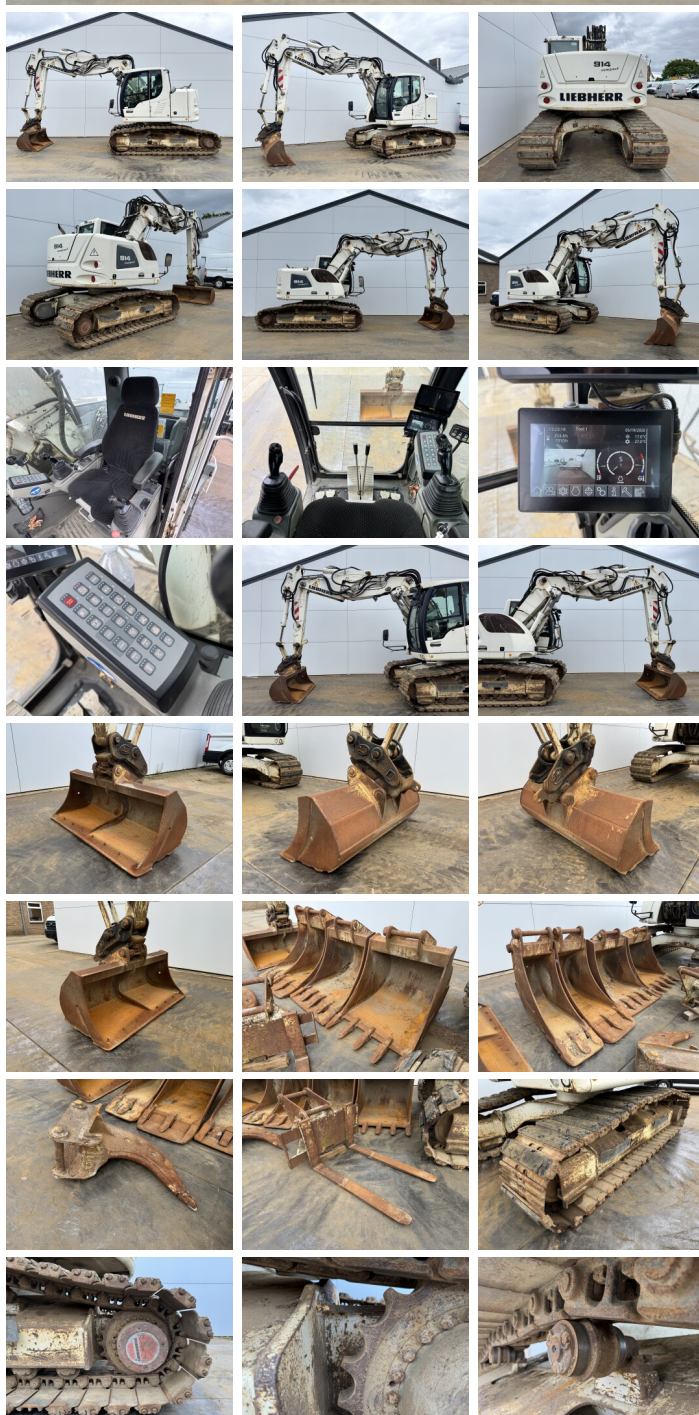

Liebherr

Liebherr R914 Compact

BOSS
MACHINERY

€ 59.500escl.

Anno **2017**
Numero di riferimento **BM007696**
Ore **7.010**

Algemeen

Genere **R914 Compact**
Posizione **Veldhoven, Netherlands**
Certificaat **CE**

Descrizione

Available at Boss Machinery! This Liebherr R914 Compact Excavators from 2017 has an engine power of 85 kW and counts 7010 operational hours. The total weight of this Liebherr R914 Compact is 17500 kg and the dimensions are 7.75 x 2.64 x 3.04. Furthermore, this R914 Compact is equipped with Heated Seat, Attacco rapido, Camera, Radio, Funzione idraulica supplementare, Funzione del martello, Ingrassaggio centralizzato. The Liebherr Excavators also has a CE marking. Do you want more information or do you want to try the Liebherr R914 Compact at our yard? Please let us know.

Maten / Gewichten

Dimensioni L*L*A **7.75 x 2.64 x 3.04**
Peso **17500**

Motor informatie

Marchio del motore **Deutz**
?????????? ?????? **TCD 3.6 L4**
Cilindri **4**
Turbo
Capacità in kW **85**

Banden / Rupsen

Piatto % **80**
Pignone% **80**
Catena% **80**
Larghezza del piatto **60 cm**