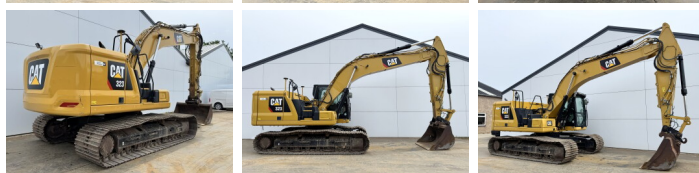

Caterpillar

Caterpillar 323 07A - Next Gen

€ 110.000escl.

Anno **2018**
Numero di riferimento **BM007702**
Ore **4.054**

Algemeen

Genere 323 07A - Next Gen
Posizione Veldhoven, Netherlands
Certificaat CE + EPA

Descrizione

Available at Boss Machinery! This Caterpillar 323 07A - Next Gen Excavators from 2018 has an engine power of 122 kW and counts 4054 operational hours. The total weight of this Caterpillar 323 07A - Next Gen is 22800 kg and the dimensions are 9.54 x 3.17 x 2.97. Furthermore, this 323 07A - Next Gen is equipped with Camera, Attacco rapido, Heated Seat, Funzione idraulica supplementare, Funzione del martello, Ingrassaggio centralizzato. The Caterpillar Excavators also has a CE + EPA marking. Do you want more information or do you want to try the Caterpillar 323 07A - Next Gen at our yard? Please let us know.

Maten / Gewichten

Dimensioni L*L*A 9.54 x 3.17 x 2.97
Peso 22800

Motor informatie

Marchio del motore Caterpillar
?????????? ?????? C7.1
Cilindri 6
Turbo
Capacità in kW 122

Banden / Rupsen

Piatto % 60
Pignone% 70

BOSS
MACHINERY

Catena%	70
Larghezza del piatto	80 cm

Opties

Camera

Attacco rapido

Heated Seat

Funzione idraulica
supplementare

Funzione del martello