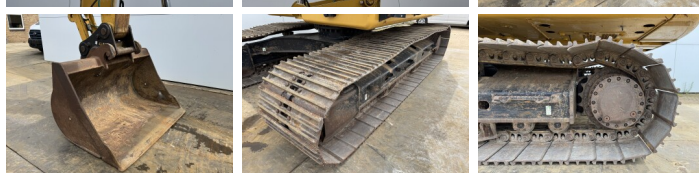

Descrizione

Available at Boss Machinery! This Caterpillar 323 07A - Next Gen Excavators from 2018 has an engine power of 122 kW and counts 4054 operational hours. The total weight of this Caterpillar 323 07A - Next Gen is 22800 kg and the dimensions are 9.54 x 3.17 x 2.97. Furthermore, this 323 07A - Next Gen is equipped with Camera, Attacco rapido, Heated Seat, Funzione idraulica supplementare, Funzione del martello, Ingrassaggio centralizzato. The Caterpillar Excavators also has a CE + EPA marking. Do you want more information or do you want to try the Caterpillar 323 07A - Next Gen at our yard? Please let us know.

Maten / Gewichten

Dimensioni L*L*A 9.54 x 3.17 x 2.97
Peso 22800

Motor informatie

Marchio del motore Caterpillar
?????????? ?????? C7.1
Cilindri 6
Turbo
Capacità in kW 122

Banden / Rupsen

Piatto % 60
Pignone% 70

BOSS
MACHINERY

Catena%	70
Larghezza del piatto	80 cm

Opties

Camera

Attacco rapido

Heated Seat

Funzione idraulica
supplementare

Funzione del martello

Ingrassaggio centralizzato