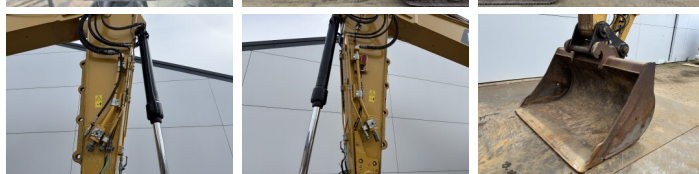

Descrizione

Available at Boss Machinery! This Caterpillar 323 07A - Next Gen Excavators from 2018 has an engine power of 122 kW and counts 4054 operational hours. The total weight of this Caterpillar 323 07A - Next Gen is 22800 kg and the dimensions are 9.54 x 3.17 x 2.97. Furthermore, this 323 07A - Next Gen is equipped with Camera, Attacco rapido, Heated Seat, Funzione idraulica supplementare, Funzione del martello, Ingrassaggio centralizzato. The Caterpillar Excavators also has a CE + EPA marking. Do you want more information or do you want to try the Caterpillar 323 07A - Next Gen at our yard? Please let us know.

Maten / Gewichten

Dimensioni L*L*A 9.54 x 3.17 x 2.97
Peso 22800

Motor informatie

Marchio del motore Caterpillar
?????????? ?????? C7.1
Cilindri 6
Turbo
Capacità in kW 122

Banden / Rupsen

Piatto % 60
Pignone% 70

BOSS
MACHINERY

Catena%	70
Larghezza del piatto	80 cm

Opties

Camera

Attacco rapido

Heated Seat

Funzione idraulica
supplementare

Funzione del martello

Ingrassaggio centralizzato