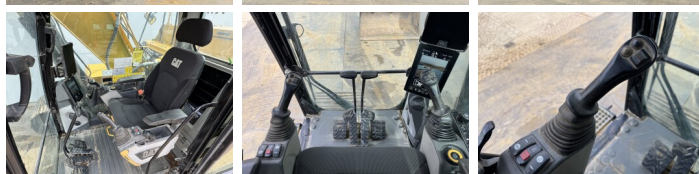

Descrizione

Available at Boss Machinery! This Caterpillar 323 07A - Next Gen Excavators from 2018 has an engine power of 122 kW and counts 4054 operational hours. The total weight of this Caterpillar 323 07A - Next Gen is 22800 kg and the dimensions are 9.54 x 3.17 x 2.97. Furthermore, this 323 07A - Next Gen is equipped with Camera, Attacco rapido, Heated Seat, Funzione idraulica supplementare, Funzione del martello, Ingrassaggio centralizzato. The Caterpillar Excavators also has a CE + EPA marking. Do you want more information or do you want to try the Caterpillar 323 07A - Next Gen at our yard? Please let us know.

BOSS
MACHINERY

Catena%	70
Larghezza del piatto	80 cm

Opties

Camera

Attacco rapido

Heated Seat

Funzione idraulica
supplementare

Funzione del martello