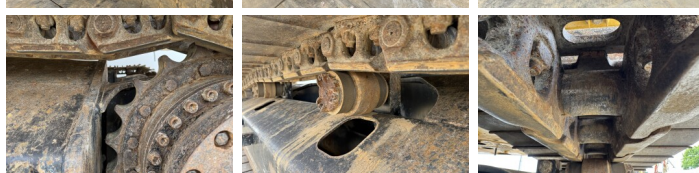

Descrizione

Available at Boss Machinery! This Caterpillar 323 07A - Next Gen Excavators from 2018 has an engine power of 122 kW and counts 4054 operational hours. The total weight of this Caterpillar 323 07A - Next Gen is 22800 kg and the dimensions are 9.54 x 3.17 x 2.97. Furthermore, this 323 07A - Next Gen is equipped with Camera, Attacco rapido, Heated Seat, Funzione idraulica supplementare, Funzione del martello, Ingrassaggio centralizzato. The Caterpillar Excavators also has a CE + EPA marking. Do you want more information or do you want to try the Caterpillar 323 07A - Next Gen at our yard? Please let us know.

BOSS
MACHINERY

Catena%	70
Larghezza del piatto	80 cm

Opties

Camera

Attacco rapido

Heated Seat

Funzione idraulica
supplementare

Funzione del martello