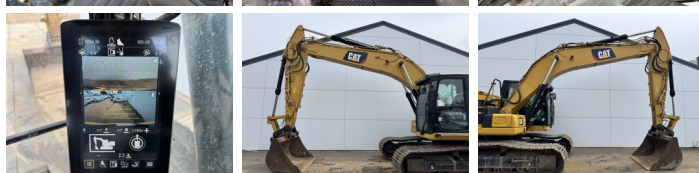

Descrizione

Available at Boss Machinery! This Caterpillar 323 07A - Next Gen Excavators from 2018 has an engine power of 122 kW and counts 4054 operational hours. The total weight of this Caterpillar 323 07A - Next Gen is 22800 kg and the dimensions are 9.54 x 3.17 x 2.97. Furthermore, this 323 07A - Next Gen is equipped with Camera, Attacco rapido, Heated Seat, Funzione idraulica supplementare, Funzione del martello, Ingrassaggio centralizzato. The Caterpillar Excavators also has a CE + EPA marking. Do you want more information or do you want to try the Caterpillar 323 07A - Next Gen at our yard? Please let us know.

Maten / Gewichten

Dimensioni L*L*A 9.54 x 3.17 x 2.97
Peso 22800

Motor informatie

Marchio del motore Caterpillar
?????????? ?????? C7.1
Cilindri 6
Turbo
Capacità in kW 122

Banden / Rupsen

Piatto % 60
Pignone% 70

BOSS
MACHINERY

Catena%	70
Larghezza del piatto	80 cm

Opties

Camera

Attacco rapido

Heated Seat

Funzione idraulica
supplementare

Funzione del martello