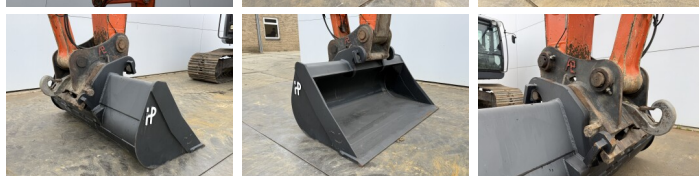

Hitachi

Hitachi ZX225USLC-5B

BOSS
MACHINERY

€ 52.500escl.

Anno **2016**
Numero di riferimento **BM007615**
Ore **5.815**

Algemeen

Genere **ZX225USLC-5B**
Posizione **Veldhoven, Netherlands**
Certificaat **CE + EPA**

Descrizione

Available at Boss Machinery! This Hitachi ZX225USLC-5B Excavators from 2016 has an engine power of 122 kW and counts 5815 operational hours. The total weight of this Hitachi ZX225USLC-5B is 25900 kg and the dimensions are 9.09 x 3.20 x 3.03. Furthermore, this ZX225USLC-5B is equipped with Attacco rapido, Camera, Radio, Heated Seat, Funzione idraulica supplementare, Funzione del martello, Ingrassaggio centralizzato. The Hitachi Excavators also has a CE + EPA marking. Do you want more information or do you want to try the Hitachi ZX225USLC-5B at our yard? Please let us know.

Maten / Gewichten

Dimensioni L*L*A **9.09 x 3.20 x 3.03**
Peso **25900**

Motor informatie

Marchio del motore **Isuzu**
?????????? ?????? **AM-4HK1X**
Cilindri **4**
Turbo
Capacità in kW **122**

Banden / Rupsen

Pignone% **40**
Catena% **60**
Piatto % **60**
Larghezza del piatto **80 cm**