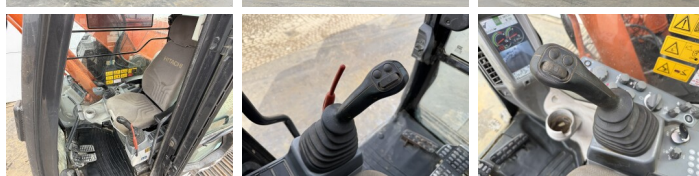

Hitachi

Hitachi ZX225USLC-5B

BOSS
MACHINERY

€ 52.500escl.

Anno **2016**
Numero di riferimento **BM007615**
Ore **5.815**

Algemeen

Genere **ZX225USLC-5B**
Posizione **Veldhoven, Netherlands**
Certificaat **CE + EPA**

Descrizione

Available at Boss Machinery! This Hitachi ZX225USLC-5B Excavators from 2016 has an engine power of 122 kW and counts 5815 operational hours. The total weight of this Hitachi ZX225USLC-5B is 25900 kg and the dimensions are 9.09 x 3.20 x 3.03. Furthermore, this ZX225USLC-5B is equipped with Attacco rapido, Camera, Radio, Heated Seat, Funzione idraulica supplementare, Funzione del martello, Ingrassaggio centralizzato. The Hitachi Excavators also has a CE + EPA marking. Do you want more information or do you want to try the Hitachi ZX225USLC-5B at our yard? Please let us know.

Maten / Gewichten

Dimensioni L*L*A **9.09 x 3.20 x 3.03**
Peso **25900**

Motor informatie

Marchio del motore **Isuzu**
?????????? ?????? **AM-4HK1X**
Cilindri **4**
Turbo
Capacità in kW **122**

Banden / Rupsen

Pignone% **40**
Catena% **60**
Piatto % **60**
Larghezza del piatto **80 cm**