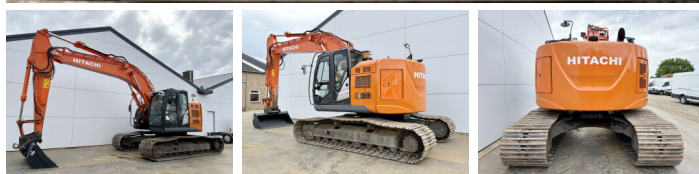

Hitachi

Hitachi ZX225USLC-5B

BOSS
MACHINERY

€ 52.500escl.

Anno **2016**
Numero di riferimento **BM007615**
Ore **5.815**

Algemeen

Genere **ZX225USLC-5B**
Posizione **Veldhoven, Netherlands**
Certificaat **CE + EPA**

Descrizione

Available at Boss Machinery! This Hitachi ZX225USLC-5B Excavators from 2016 has an engine power of 122 kW and counts 5815 operational hours. The total weight of this Hitachi ZX225USLC-5B is 25900 kg and the dimensions are 9.09 x 3.20 x 3.03. Furthermore, this ZX225USLC-5B is equipped with Attacco rapido, Camera, Radio, Heated Seat, Funzione idraulica supplementare, Funzione del martello, Ingrassaggio centralizzato. The Hitachi Excavators also has a CE + EPA marking. Do you want more information or do you want to try the Hitachi ZX225USLC-5B at our yard? Please let us know.

Maten / Gewichten

Dimensioni L*L*A **9.09 x 3.20 x 3.03**
Peso **25900**

Motor informatie

Marchio del motore **Isuzu**
?????????? ?????? **AM-4HK1X**
Cilindri **4**
Turbo
Capacità in kW **122**

Banden / Rupsen

Pignone% **40**
Catena% **60**
Piatto % **60**
Larghezza del piatto **80 cm**