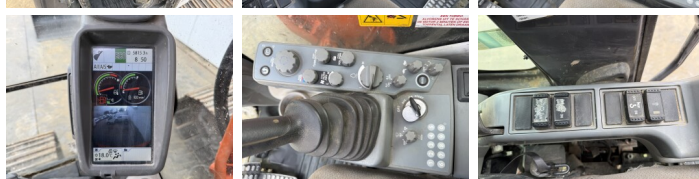

Hitachi

Hitachi ZX225USLC-5B

BOSS
MACHINERY

€ 52.500escl.

Anno **2016**
Numero di riferimento **BM007615**
Ore **5.815**

Algemeen

Genere **ZX225USLC-5B**
Posizione **Veldhoven, Netherlands**
Certificaat **CE + EPA**

Descrizione

Available at Boss Machinery! This Hitachi ZX225USLC-5B Excavators from 2016 has an engine power of 122 kW and counts 5815 operational hours. The total weight of this Hitachi ZX225USLC-5B is 25900 kg and the dimensions are 9.09 x 3.20 x 3.03. Furthermore, this ZX225USLC-5B is equipped with Attacco rapido, Camera, Radio, Heated Seat, Funzione idraulica supplementare, Funzione del martello, Ingrassaggio centralizzato. The Hitachi Excavators also has a CE + EPA marking. Do you want more information or do you want to try the Hitachi ZX225USLC-5B at our yard? Please let us know.

Maten / Gewichten

Dimensioni L*L*A **9.09 x 3.20 x 3.03**
Peso **25900**

Motor informatie

Marchio del motore **Isuzu**
?????????? ?????? **AM-4HK1X**
Cilindri **4**
Turbo
Capacità in kW **122**

Banden / Rupsen

Pignone% **40**
Catena% **60**
Piatto % **60**
Larghezza del piatto **80 cm**