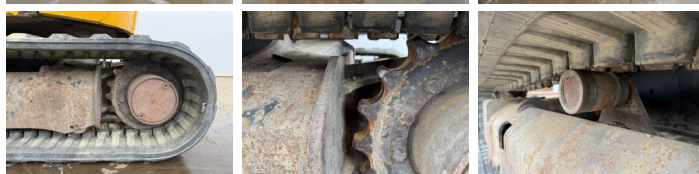

JCB

JCB 48Z-1

€ 22.750escl.

Anno **2018**
Numero di riferimento **BM007584**
Ore **2.481**

Algemeen

Genere **48Z-1**
Posizione **Veldhoven, Netherlands**
Certificaat **CE**

Descrizione

Available at Boss Machinery! This JCB 48Z-1 Excavators from 2018 has an engine power of 36 kW and counts 2481 operational hours. The total weight of this JCB 48Z-1 is 4662 kg and the dimensions are 5.31 x 1.97 x 2.57. Furthermore, this 48Z-1 is equipped with Attacco rapido, Funzione idraulica supplementare, Funzione del martello. The JCB Excavators also has a CE marking. Do you want more information or do you want to try the JCB 48Z-1 at our yard? Please let us know.

Maten / Gewichten

Dimensioni L*L*A **5.31 x 1.97 x 2.57**
Peso **4662**

Motor informatie

Marchio del motore **Perkins**
????????? ?????? **404D-22**
Cilindri **4**
Capacità in kW **36**

Banden / Rupsen

Piatto % **30**
Pignone% **80**
Catena% **60**
Larghezza del piatto **42 cm**

Opties

Attacco rapido
Funzione idraulica supplementare

BOSS

MACHINERY

Funzione del martello