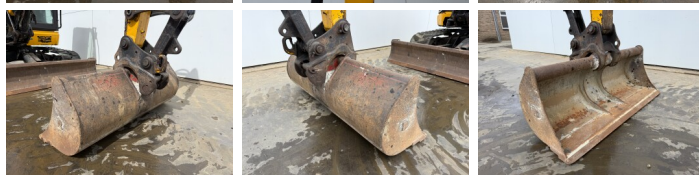

JCB

JCB 48Z-1

€ 22.750escl.

Anno **2018**
Numero di riferimento **BM007584**
Ore **2.481**

Algemeen

Genere **48Z-1**
Posizione **Veldhoven, Netherlands**
Certificaat **CE**

Descrizione

Available at Boss Machinery! This JCB 48Z-1 Excavators from 2018 has an engine power of 36 kW and counts 2481 operational hours. The total weight of this JCB 48Z-1 is 4662 kg and the dimensions are 5.31 x 1.97 x 2.57. Furthermore, this 48Z-1 is equipped with Attacco rapido, Funzione idraulica supplementare, Funzione del martello. The JCB Excavators also has a CE marking. Do you want more information or do you want to try the JCB 48Z-1 at our yard? Please let us know.

Maten / Gewichten

Dimensioni L*L*A **5.31 x 1.97 x 2.57**
Peso **4662**

Motor informatie

Marchio del motore **Perkins**
????????? ?????? **404D-22**
Cilindri **4**
Capacità in kW **36**

Banden / Rupsen

Piatto % **30**
Pignone% **80**
Catena% **60**
Larghezza del piatto **42 cm**

Opties

Attacco rapido
Funzione idraulica supplementare

BOSS

MACHINERY

Funzione del martello