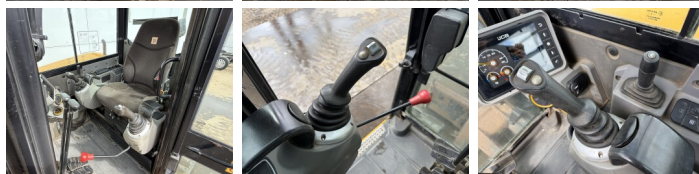

JCB

JCB 48Z-1

€ 22.750escl.

Anno **2018**
Numero di riferimento **BM007584**
Ore **2.481**

Algemeen

Genere **48Z-1**
Posizione **Veldhoven, Netherlands**
Certificaat **CE**

Descrizione

Available at Boss Machinery! This JCB 48Z-1 Excavators from 2018 has an engine power of 36 kW and counts 2481 operational hours. The total weight of this JCB 48Z-1 is 4662 kg and the dimensions are 5.31 x 1.97 x 2.57. Furthermore, this 48Z-1 is equipped with Attacco rapido, Funzione idraulica supplementare, Funzione del martello. The JCB Excavators also has a CE marking. Do you want more information or do you want to try the JCB 48Z-1 at our yard? Please let us know.

Opties

Attacco rapido
Funzione idraulica supplementare

BOSS

MACHINERY

Funzione del martello