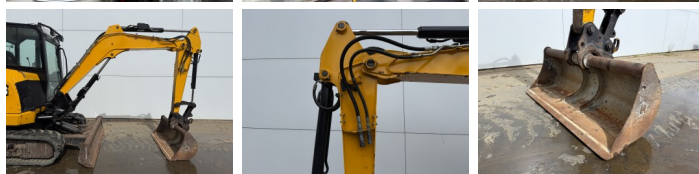

JCB

JCB 48Z-1

€ 22.750escl.

Anno **2018**
Numero di riferimento **BM007584**
Ore **2.481**

Algemeen

Genere **48Z-1**
Posizione **Veldhoven, Netherlands**
Certificaat **CE**

Descrizione

Available at Boss Machinery! This JCB 48Z-1 Excavators from 2018 has an engine power of 36 kW and counts 2481 operational hours. The total weight of this JCB 48Z-1 is 4662 kg and the dimensions are 5.31 x 1.97 x 2.57. Furthermore, this 48Z-1 is equipped with Attacco rapido, Funzione idraulica supplementare, Funzione del martello. The JCB Excavators also has a CE marking. Do you want more information or do you want to try the JCB 48Z-1 at our yard? Please let us know.

Maten / Gewichten

Dimensioni L*L*A **5.31 x 1.97 x 2.57**
Peso **4662**

Motor informatie

Marchio del motore **Perkins**
????????? ?????? **404D-22**
Cilindri **4**
Capacità in kW **36**

Banden / Rupsen

Piatto % **30**
Pignone% **80**
Catena% **60**
Larghezza del piatto **42 cm**

Opties

Attacco rapido
Funzione idraulica supplementare

BOSS

MACHINERY

Funzione del martello