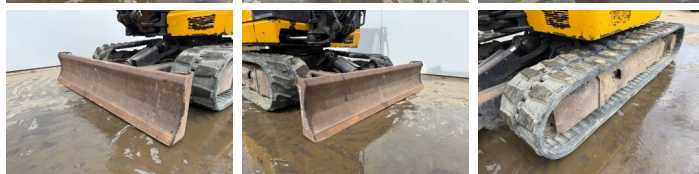

JCB

JCB 48Z-1

€ 22.750escl.

Anno **2018**
Numero di riferimento **BM007584**
Ore **2.481**

Algemeen

Genere **48Z-1**
Posizione **Veldhoven, Netherlands**
Certificaat **CE**

Descrizione

Available at Boss Machinery! This JCB 48Z-1 Excavators from 2018 has an engine power of 36 kW and counts 2481 operational hours. The total weight of this JCB 48Z-1 is 4662 kg and the dimensions are 5.31 x 1.97 x 2.57. Furthermore, this 48Z-1 is equipped with Attacco rapido, Funzione idraulica supplementare, Funzione del martello. The JCB Excavators also has a CE marking. Do you want more information or do you want to try the JCB 48Z-1 at our yard? Please let us know.

Maten / Gewichten

Dimensioni L*L*A **5.31 x 1.97 x 2.57**
Peso **4662**

Motor informatie

Marchio del motore **Perkins**
????????? ?????? **404D-22**
Cilindri **4**
Capacità in kW **36**

Banden / Rupsen

Piatto % **30**
Pignone% **80**
Catena% **60**
Larghezza del piatto **42 cm**

Opties

Attacco rapido
Funzione idraulica supplementare

BOSS

MACHINERY

Funzione del martello