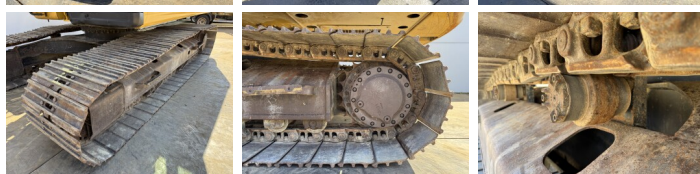

Caterpillar

Caterpillar 320FL

€ 64.500escl.

Anno **2017**
Numero di riferimento **BM007606**
Ore **5.922**

Algemeen

Genere **320FL**
Posizione **Veldhoven, Netherlands**
Certificaat **CE + EPA**
Descrizione **Available at Boss Machinery! This Caterpillar 320FL Excavators from 2017 has an engine power of 122 kW and counts 5922 operational hours. The total weight of this Caterpillar 320FL is 21400 kg and the dimensions are 9.55 x 3.17 x 3.06. Furthermore, this 320FL is equipped with Camera, Radio, Heated Seat, Attacco rapido, Funzione idraulica supplementare, Funzione del martello, Ingrassaggio centralizzato. The Caterpillar Excavators also has a CE + EPA marking. Do you want more information or do you want to try the Caterpillar 320FL at our yard? Please let us know.**

Piatto % **60**
Pignone% **10**
Catena% **20**
Larghezza del piatto **80 cm**

BOSS

MACHINERY

Opties

Camera

Radio

Heated Seat

Attacco rapido