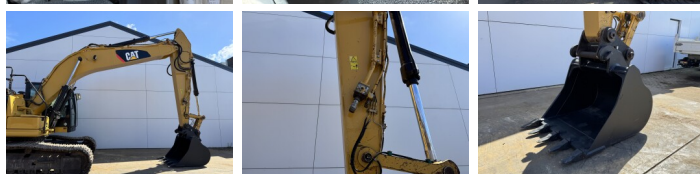

Caterpillar

Caterpillar 320FL

€ 64.500escl.

Anno **2017**
Numero di riferimento **BM007606**
Ore **5.922**

Algemeen

Genere **320FL**
Posizione **Veldhoven, Netherlands**
Certificaat **CE + EPA**
Descrizione **Available at Boss Machinery! This Caterpillar 320FL Excavators from 2017 has an engine power of 122 kW and counts 5922 operational hours. The total weight of this Caterpillar 320FL is 21400 kg and the dimensions are 9.55 x 3.17 x 3.06. Furthermore, this 320FL is equipped with Camera, Radio, Heated Seat, Attacco rapido, Funzione idraulica supplementare, Funzione del martello, Ingrassaggio centralizzato. The Caterpillar Excavators also has a CE + EPA marking. Do you want more information or do you want to try the Caterpillar 320FL at our yard? Please let us know.**

Maten / Gewichten

Dimensioni L*L*A **9.55 x 3.17 x 3.06**
Peso **21400**

Motor informatie

Marchio del motore **Caterpillar**
?????????? ???? **C4.4**
Cilindri **4**
Turbo
Capacità in kW **122**

Banden / Rupsen

Piatto % **60**
Pignone% **10**
Catena% **20**
Larghezza del piatto **80 cm**

BOSS

MACHINERY

Opties

Camera

Radio

Heated Seat

Attacco rapido