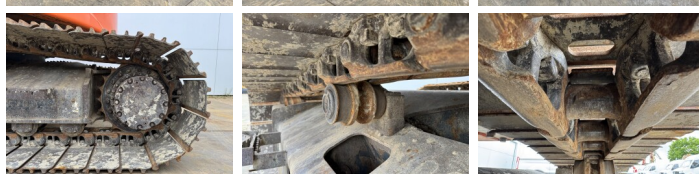

Hitachi

Hitachi ZX225USLC-5B

BOSS
MACHINERY

€ 52.500escl.

Anno **2016**
Numero di riferimento **BM007614**
Ore **6.058**

Algemeen

Genere **ZX225USLC-5B**
Posizione **Veldhoven, Netherlands**
Certificaat **CE + EPA**

Descrizione

Available at Boss Machinery! This Hitachi ZX225USLC-5B Excavators from 2016 has an engine power of 122 kW and counts 6058 operational hours. The total weight of this Hitachi ZX225USLC-5B is 25900 kg and the dimensions are 9.09 x 3.19 x 3.02. Furthermore, this ZX225USLC-5B is equipped with Camera, Radio, Heated Seat, Attacco rapido, Funzione idraulica supplementare, Funzione del martello, Ingrassaggio centralizzato. The Hitachi Excavators also has a CE + EPA marking. Do you want more information or do you want to try the Hitachi ZX225USLC-5B at our yard? Please let us know.

Maten / Gewichten

Dimensioni L*L*A **9.09 x 3.19 x 3.02**
Peso **25900**

Motor informatie

Marchio del motore **Iisuzu**
?????????? ?????? **AM-4HK1X**
Cilindri **4**
Turbo
Capacità in kW **122**

Banden / Rupsen

Piatto % **70**
Pignone% **10**
Catena% **20**
Larghezza del piatto **80 cm**