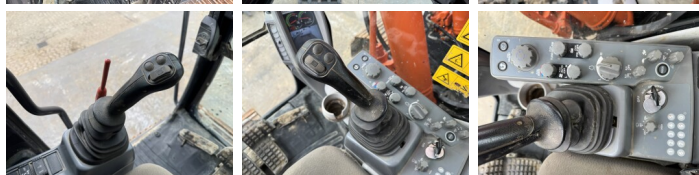

Hitachi

Hitachi ZX225USLC-5B

BOSS
MACHINERY

€ 52.500escl.

Anno **2016**
Numero di riferimento **BM007614**
Ore **6.058**

Algemeen

Genere **ZX225USLC-5B**
Posizione **Veldhoven, Netherlands**
Certificaat **CE + EPA**

Descrizione

Available at Boss Machinery! This Hitachi ZX225USLC-5B Excavators from 2016 has an engine power of 122 kW and counts 6058 operational hours. The total weight of this Hitachi ZX225USLC-5B is 25900 kg and the dimensions are 9.09 x 3.19 x 3.02. Furthermore, this ZX225USLC-5B is equipped with Camera, Radio, Heated Seat, Attacco rapido, Funzione idraulica supplementare, Funzione del martello, Ingrassaggio centralizzato. The Hitachi Excavators also has a CE + EPA marking. Do you want more information or do you want to try the Hitachi ZX225USLC-5B at our yard? Please let us know.

Maten / Gewichten

Dimensioni L*L*A **9.09 x 3.19 x 3.02**
Peso **25900**

Motor informatie

Marchio del motore **Iisuzu**
?????????? ?????? **AM-4HK1X**
Cilindri **4**
Turbo
Capacità in kW **122**

Banden / Rupsen

Piatto % **70**
Pignone% **10**
Catena% **20**
Larghezza del piatto **80 cm**