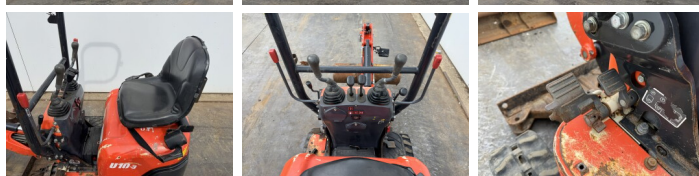

Kubota

Kubota U10-3

€ 8.900escl.

Anno **2019**
Numero di riferimento **BM007560**
Ore **1.322**

Algemeen

Genere U10-3
Posizione Veldhoven, Netherlands
Certificaat CE

Descrizione

Available at Boss Machinery! This Kubota U10-3 Excavators from 2019 has an engine power of 8 kW and counts 1322 operational hours. The total weight of this Kubota U10-3 is 1120 kg and the dimensions are 3.02 x 0.75 x 1.65. Furthermore, this U10-3 is equipped with Attacco rapido, Funzione idraulica supplementare, Funzione del martello. The Kubota Excavators also has a CE marking. Do you want more information or do you want to try the Kubota U10-3 at our yard? Please let us know.

Maten / Gewichten

Peso 1120
Dimensioni L*L*A 3.02 x 0.75 x 1.65

Motor informatie

Marchio del motore Kubota
?????????? D722
Cilindri 3
Capacità in kW 8

Banden / Rupsen

Piatto % 40
Catena% 70
Pignone% 70
Larghezza del piatto 18 cm

Opties

Attacco rapido

BOSS
MACHINERY

Funzione idraulica
supplementare
Funzione del martello