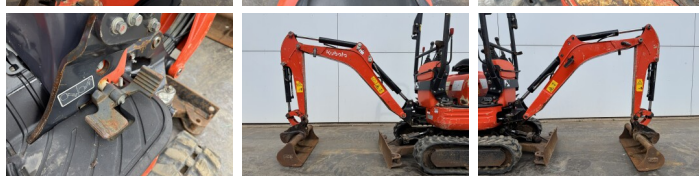

Kubota

Kubota U10-3

€ 8.900escl.

Anno **2019**
Numero di riferimento **BM007560**
Ore **1.322**

Algemeen

Genere U10-3
Posizione Veldhoven, Netherlands
Certificaat CE

Descrizione

Available at Boss Machinery! This Kubota U10-3 Excavators from 2019 has an engine power of 8 kW and counts 1322 operational hours. The total weight of this Kubota U10-3 is 1120 kg and the dimensions are 3.02 x 0.75 x 1.65. Furthermore, this U10-3 is equipped with Attacco rapido, Funzione idraulica supplementare, Funzione del martello. The Kubota Excavators also has a CE marking. Do you want more information or do you want to try the Kubota U10-3 at our yard? Please let us know.

Maten / Gewichten

Peso 1120
Dimensioni L*L*A 3.02 x 0.75 x 1.65

Motor informatie

Marchio del motore Kubota
?????????? D722
Cilindri 3
Capacità in kW 8

Banden / Rupsen

Piatto % 40
Catena% 70
Pignone% 70
Larghezza del piatto 18 cm

Opties

Attacco rapido

BOSS
MACHINERY

Funzione idraulica
supplementare
Funzione del martello