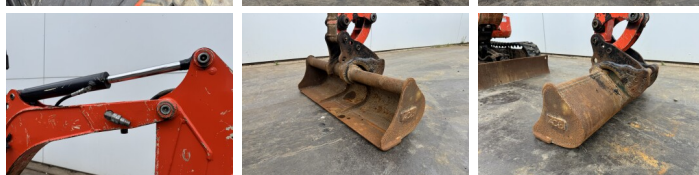

Kubota

Kubota U10-3

€ 8.900escl.

Anno **2019**
Numero di riferimento **BM007560**
Ore **1.322**

Algemeen

Genere U10-3
Posizione Veldhoven, Netherlands
Certificaat CE

Descrizione

Available at Boss Machinery! This Kubota U10-3 Excavators from 2019 has an engine power of 8 kW and counts 1322 operational hours. The total weight of this Kubota U10-3 is 1120 kg and the dimensions are 3.02 x 0.75 x 1.65. Furthermore, this U10-3 is equipped with Attacco rapido, Funzione idraulica supplementare, Funzione del martello. The Kubota Excavators also has a CE marking. Do you want more information or do you want to try the Kubota U10-3 at our yard? Please let us know.

Maten / Gewichten

Peso 1120
Dimensioni L*L*A 3.02 x 0.75 x 1.65

Motor informatie

Marchio del motore Kubota
?????????? D722
Cilindri 3
Capacità in kW 8

Banden / Rupsen

Piatto % 40
Catena% 70
Pignone% 70
Larghezza del piatto 18 cm

Opties

Attacco rapido

BOSS
MACHINERY

Funzione idraulica
supplementare
Funzione del martello