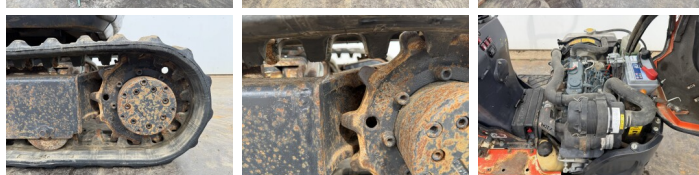

Kubota

Kubota U10-3

€ 8.900escl.

Anno **2019**
Numero di riferimento **BM007560**
Ore **1.322**

Algemeen

Genere U10-3
Posizione Veldhoven, Netherlands
Certificaat CE

Descrizione

Available at Boss Machinery! This Kubota U10-3 Excavators from 2019 has an engine power of 8 kW and counts 1322 operational hours. The total weight of this Kubota U10-3 is 1120 kg and the dimensions are 3.02 x 0.75 x 1.65. Furthermore, this U10-3 is equipped with Attacco rapido, Funzione idraulica supplementare, Funzione del martello. The Kubota Excavators also has a CE marking. Do you want more information or do you want to try the Kubota U10-3 at our yard? Please let us know.

Maten / Gewichten

Peso 1120
Dimensioni L*L*A 3.02 x 0.75 x 1.65

Motor informatie

Marchio del motore Kubota
?????????? D722
Cilindri 3
Capacità in kW 8

Banden / Rupsen

Piatto % 40
Catena% 70
Pignone% 70
Larghezza del piatto 18 cm

Opties

Attacco rapido

BOSS
MACHINERY

Funzione idraulica
supplementare
Funzione del martello