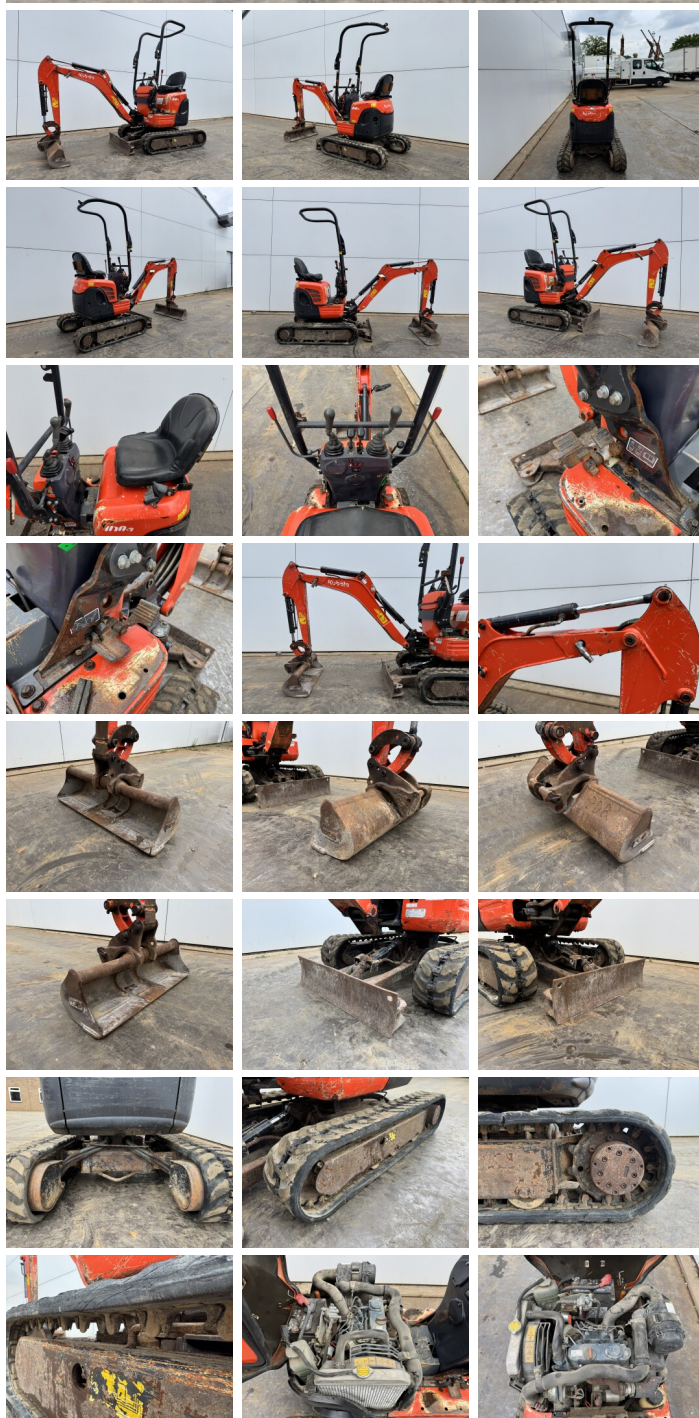

Kubota

Kubota U10-3

€ 8.900escl.

Anno **2019**
Numero di riferimento **BM007559**
Ore **1.260**

Algemeen

Genere U10-3
Posizione Veldhoven, Netherlands
Certificaat CE

Descrizione

Available at Boss Machinery! This Kubota U10-3 Excavators from 2019 has an engine power of 8 kW and counts 1260 operational hours. The total weight of this Kubota U10-3 is 1120 kg and the dimensions are 3.02 x 0.75 x 1.65. Furthermore, this U10-3 is equipped with Attacco rapido, Funzione idraulica supplementare, Funzione del martello. The Kubota Excavators also has a CE marking. Do you want more information or do you want to try the Kubota U10-3 at our yard? Please let us know.

Maten / Gewichten

Dimensioni L*L*A 3.02 x 0.75 x 1.65
Peso 1120

Motor informatie

Marchio del motore Kubota
?????????? ?????? D722
Cilindri 3
Capacità in kW 8

Banden / Rupsen

Piatto % 40
Catena% 70
Pignone% 70
Larghezza del piatto 18 cm

Opties

Attacco rapido

BOSS
MACHINERY