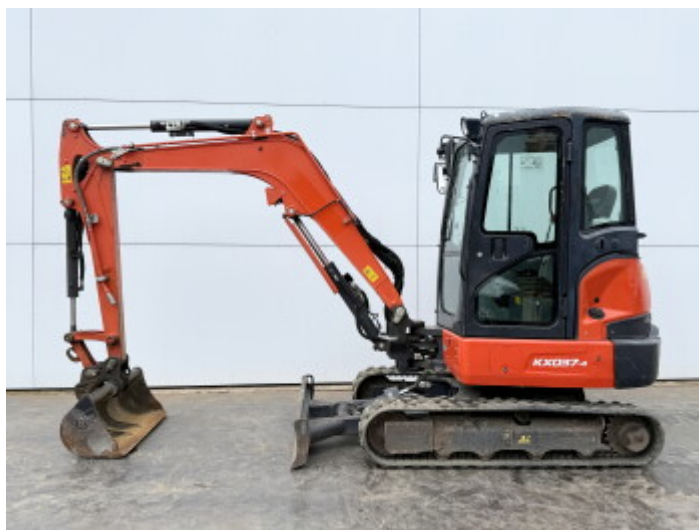

Kubota

Kubota KX037-4

BOSS
MACHINERY

Anno **2020**
Numero di riferimento **BM007574**
Ore **1.452**

Algemeen

Descrizione

Genere **KX037-4**
Posizione **Veldhoven, Netherlands**
Certificaat **CE**

Available at Boss Machinery! This Kubota KX037-4 Excavators from 2020 has an engine power of 18 kW and counts 1452 operational hours. The total weight of this Kubota KX037-4 is 3790 kg and the dimensions are 4.65 x 1.56 x 2.40. Furthermore, this KX037-4 is equipped with Attacco rapido, Funzione idraulica supplementare, Funzione del martello. The Kubota Excavators also has a CE marking. Do you want more information or do you want to try the Kubota KX037-4 at our yard? Please let us know.

Maten / Gewichten

Peso **3790**
Dimensioni L*L*A **4.65 x 1.56 x 2.40**

Motor informatie

Marchio del motore **Kubota**
?????????? ?????? **D1703**
Cilindri **3**
Capacità in kW **18**

Banden / Rupsen

Pignone% **60**
Larghezza del piatto **30**