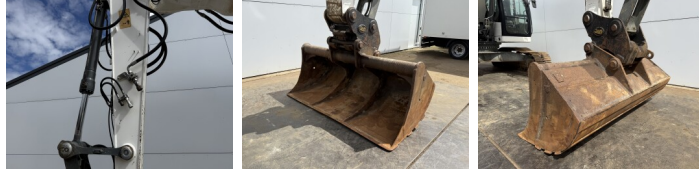

Liebherr

Liebherr R922LC

BOSS
MACHINERY

€ 79.500escl.

Anno **2020**
Numero di riferimento **BM007523**
Ore **5.198**

Algemeen

Genere **R922LC**
Posizione **Veldhoven, Netherlands**
Certificaat **CE**

Descrizione

Available at Boss Machinery! This Liebherr R922LC Excavators from 2020 has an engine power of 120 kW and counts 5198 operational hours. The total weight of this Liebherr R922LC is 24700 kg and the dimensions are 9.59 x 2.98 x 3.00. Furthermore, this R922LC is equipped with Heated Seat, Camera, Attacco rapido, Funzione idraulica supplementare, Funzione del martello, Ingrassaggio centralizzato. The Liebherr Excavators also has a CE marking. Do you want more information or do you want to try the Liebherr R922LC at our yard? Please let us know.

Maten / Gewichten

Peso **24700**
Dimensioni L*L*A **9.59 x 2.98 x 3.00**

Motor informatie

Marchio del motore **FPT (FIAT POWER TRAIN)**
?????????? ?????? **F4HFE414F**
Cilindri **4**
Turbo
Capacità in kW **120**

Banden / Rupsen

Pignone% **30**
Catena% **40**
Piatto % **40**
Larghezza del piatto **60 cm**