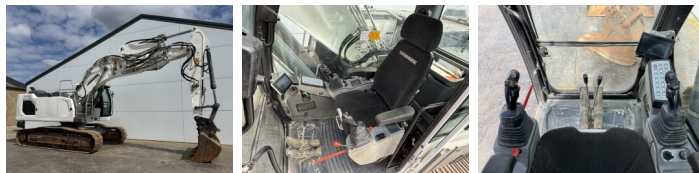

Liebherr

Liebherr R922LC

BOSS
MACHINERY

€ 79.500escl.

Anno **2020**
Numero di riferimento **BM007523**
Ore **5.198**

Algemeen

Genere **R922LC**
Posizione **Veldhoven, Netherlands**
Certificaat **CE**

Descrizione

Available at Boss Machinery! This Liebherr R922LC Excavators from 2020 has an engine power of 120 kW and counts 5198 operational hours. The total weight of this Liebherr R922LC is 24700 kg and the dimensions are 9.59 x 2.98 x 3.00. Furthermore, this R922LC is equipped with Heated Seat, Camera, Attacco rapido, Funzione idraulica supplementare, Funzione del martello, Ingrassaggio centralizzato. The Liebherr Excavators also has a CE marking. Do you want more information or do you want to try the Liebherr R922LC at our yard? Please let us know.

Maten / Gewichten

Peso **24700**
Dimensioni L*L*A **9.59 x 2.98 x 3.00**

Motor informatie

Marchio del motore **FPT (FIAT POWER TRAIN)**
?????????? ?????? **F4HFE414F**
Cilindri **4**
Turbo
Capacità in kW **120**

Banden / Rupsen

Pignone% **30**
Catena% **40**
Piatto % **40**
Larghezza del piatto **60 cm**