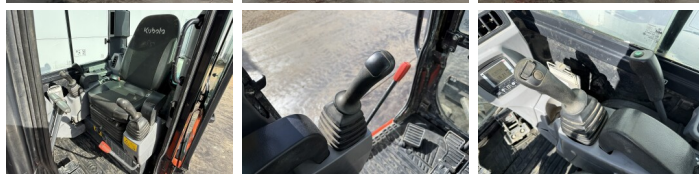

Kubota

Kubota KX037-4

BOSS
MACHINERY

€ 25.750escl.

Anno **2020**
Numero di riferimento **BM007575**
Ore **1.625**

Algemeen

Genere **KX037-4**
Posizione **Veldhoven, Netherlands**
Certificaat **CE**

Descrizione

Available at Boss Machinery! This Kubota KX037-4 Excavators from 2020 has an engine power of 17.7 kW and counts 1625 operational hours. The total weight of this Kubota KX037-4 is 3790 kg and the dimensions are 4.56 x 1.55 x 2.38. Furthermore, this KX037-4 is equipped with Attacco rapido, Funzione idraulica supplementare, Funzione del martello. The Kubota Excavators also has a CE marking. Do you want more information or do you want to try the Kubota KX037-4 at our yard? Please let us know.

Maten / Gewichten

Dimensioni L*L*A **4.56 x 1.55 x 2.38**
Peso **3790**

Motor informatie

Marchio del motore **Kubota**
?????????? ?????? **D1703**
Cilindri **3**
Capacità in kW **17.7**

Banden / Rupsen

Pignone% **60**
Larghezza del piatto **30**

Opties

Attacco rapido
Funzione idraulica
supplementare