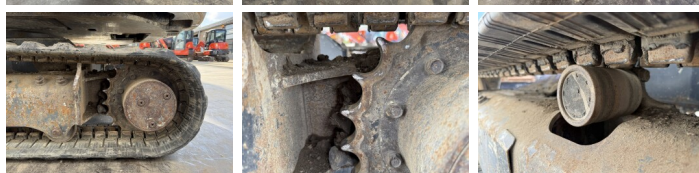

Kubota

Kubota KX037-4

BOSS
MACHINERY

€ 25.750escl.

Anno **2020**
Numero di riferimento **BM007575**
Ore **1.625**

Algemeen

Genere **KX037-4**
Posizione **Veldhoven, Netherlands**
Certificaat **CE**

Descrizione

Available at Boss Machinery! This Kubota KX037-4 Excavators from 2020 has an engine power of 17.7 kW and counts 1625 operational hours. The total weight of this Kubota KX037-4 is 3790 kg and the dimensions are 4.56 x 1.55 x 2.38. Furthermore, this KX037-4 is equipped with Attacco rapido, Funzione idraulica supplementare, Funzione del martello. The Kubota Excavators also has a CE marking. Do you want more information or do you want to try the Kubota KX037-4 at our yard? Please let us know.

Maten / Gewichten

Dimensioni L*L*A **4.56 x 1.55 x 2.38**
Peso **3790**

Motor informatie

Marchio del motore **Kubota**
?????????? ?????? **D1703**
Cilindri **3**
Capacità in kW **17.7**

Banden / Rupsen

Pignone% **60**
Larghezza del piatto **30**

Opties

Attacco rapido
Funzione idraulica
supplementare