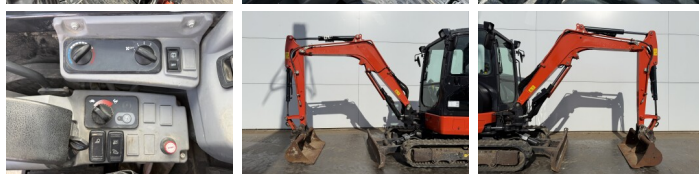

Kubota

Kubota KX037-4

BOSS
MACHINERY

€ 25.750escl.

Anno **2020**
Numero di riferimento **BM007575**
Ore **1.625**

Algemeen

Genere **KX037-4**
Posizione **Veldhoven, Netherlands**
Certificaat **CE**

Descrizione

Available at Boss Machinery! This Kubota KX037-4 Excavators from 2020 has an engine power of 17.7 kW and counts 1625 operational hours. The total weight of this Kubota KX037-4 is 3790 kg and the dimensions are 4.56 x 1.55 x 2.38. Furthermore, this KX037-4 is equipped with Attacco rapido, Funzione idraulica supplementare, Funzione del martello. The Kubota Excavators also has a CE marking. Do you want more information or do you want to try the Kubota KX037-4 at our yard? Please let us know.

Maten / Gewichten

Dimensioni L*L*A **4.56 x 1.55 x 2.38**
Peso **3790**

Motor informatie

Marchio del motore **Kubota**
?????????? ?????? **D1703**
Cilindri **3**
Capacità in kW **17.7**

Banden / Rupsen

Pignone% **60**
Larghezza del piatto **30**

Opties

Attacco rapido
Funzione idraulica
supplementare