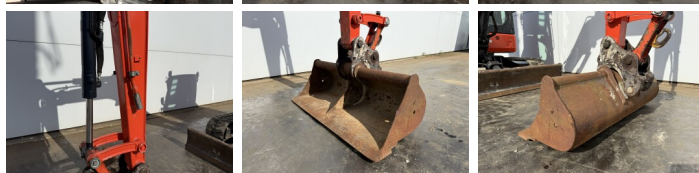

Kubota

Kubota KX037-4

BOSS
MACHINERY

€ 25.750escl.

Anno **2020**
Numero di riferimento **BM007575**
Ore **1.625**

Algemeen

Genere **KX037-4**
Posizione **Veldhoven, Netherlands**
Certificaat **CE**

Descrizione

Available at Boss Machinery! This Kubota KX037-4 Excavators from 2020 has an engine power of 17.7 kW and counts 1625 operational hours. The total weight of this Kubota KX037-4 is 3790 kg and the dimensions are 4.56 x 1.55 x 2.38. Furthermore, this KX037-4 is equipped with Attacco rapido, Funzione idraulica supplementare, Funzione del martello. The Kubota Excavators also has a CE marking. Do you want more information or do you want to try the Kubota KX037-4 at our yard? Please let us know.

Maten / Gewichten

Dimensioni L*L*A **4.56 x 1.55 x 2.38**
Peso **3790**

Motor informatie

Marchio del motore **Kubota**
?????????? ?????? **D1703**
Cilindri **3**
Capacità in kW **17.7**

Banden / Rupsen

Pignone% **60**
Larghezza del piatto **30**

Opties

Attacco rapido
Funzione idraulica
supplementare