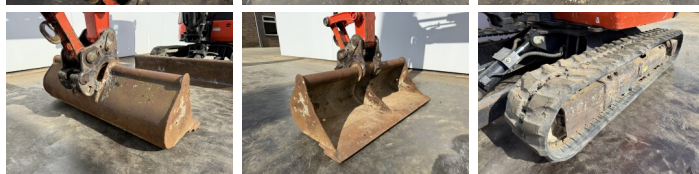

Kubota

Kubota KX037-4

BOSS
MACHINERY

€ 25.750escl.

Anno **2020**
Numero di riferimento **BM007575**
Ore **1.625**

Algemeen

Genere **KX037-4**
Posizione **Veldhoven, Netherlands**
Certificaat **CE**

Descrizione

Available at Boss Machinery! This Kubota KX037-4 Excavators from 2020 has an engine power of 17.7 kW and counts 1625 operational hours. The total weight of this Kubota KX037-4 is 3790 kg and the dimensions are 4.56 x 1.55 x 2.38. Furthermore, this KX037-4 is equipped with Attacco rapido, Funzione idraulica supplementare, Funzione del martello. The Kubota Excavators also has a CE marking. Do you want more information or do you want to try the Kubota KX037-4 at our yard? Please let us know.

Maten / Gewichten

Dimensioni L*L*A **4.56 x 1.55 x 2.38**
Peso **3790**

Motor informatie

Marchio del motore **Kubota**
?????????? ?????? **D1703**
Cilindri **3**
Capacità in kW **17.7**

Banden / Rupsen

Pignone% **60**
Larghezza del piatto **30**

Opties

Attacco rapido
Funzione idraulica
supplementare