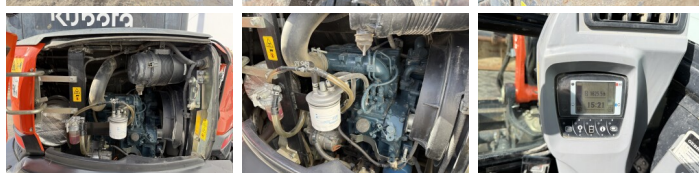

Kubota

Kubota KX037-4

BOSS
MACHINERY

€ 25.750escl.

Anno **2020**
Numero di riferimento **BM007575**
Ore **1.625**

Algemeen

Genere **KX037-4**
Posizione **Veldhoven, Netherlands**
Certificaat **CE**

Descrizione

Available at Boss Machinery! This Kubota KX037-4 Excavators from 2020 has an engine power of 17.7 kW and counts 1625 operational hours. The total weight of this Kubota KX037-4 is 3790 kg and the dimensions are 4.56 x 1.55 x 2.38. Furthermore, this KX037-4 is equipped with Attacco rapido, Funzione idraulica supplementare, Funzione del martello. The Kubota Excavators also has a CE marking. Do you want more information or do you want to try the Kubota KX037-4 at our yard? Please let us know.

Maten / Gewichten

Dimensioni L*L*A **4.56 x 1.55 x 2.38**
Peso **3790**

Motor informatie

Marchio del motore **Kubota**
?????????? ?????? **D1703**
Cilindri **3**
Capacità in kW **17.7**

Banden / Rupsen

Pignone% **60**
Larghezza del piatto **30**

Opties

Attacco rapido
Funzione idraulica
supplementare