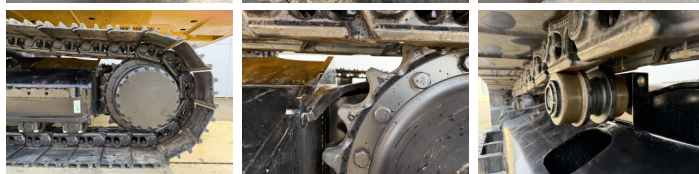

Available at Boss Machinery! This Caterpillar 321 05A - Next Gen Excavators from 2026 has an engine power of 100 kW and counts 5 operational hours. The total weight of this Caterpillar 321 05A - Next Gen is 19800 kg and the dimensions are 9.57 x 2.81 x 2.94. Furthermore, this 321 05A - Next Gen is equipped with Heated Cab, Climate Control, Radio, Aria condizionata, Bluetooth, Funzione idraulica supplementare, Funzione del martello. Do you want more information or do you want to try the Caterpillar 321 05A - Next Gen at our yard? Please let us know.

BOSS

MACHINERY

Catena%	100
Larghezza del piatto	60 cm

Opties

Heated Cab

Climate Control

Radio

Aria condizionata