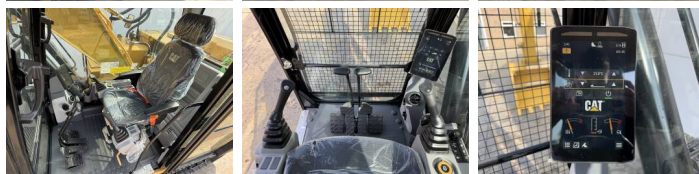

Available at Boss Machinery! This Caterpillar 321 05A - Next Gen Excavators from 2026 has an engine power of 100 kW and counts 5 operational hours. The total weight of this Caterpillar 321 05A - Next Gen is 19800 kg and the dimensions are 9.57 x 2.81 x 2.94. Furthermore, this 321 05A - Next Gen is equipped with Heated Cab, Climate Control, Radio, Aria condizionata, Bluetooth, Funzione idraulica supplementare, Funzione del martello. Do you want more information or do you want to try the Caterpillar 321 05A - Next Gen at our yard? Please let us know.

BOSS

MACHINERY

Catena%	100
Larghezza del piatto	60 cm

Opties

Heated Cab

Climate Control

Radio

Aria condizionata