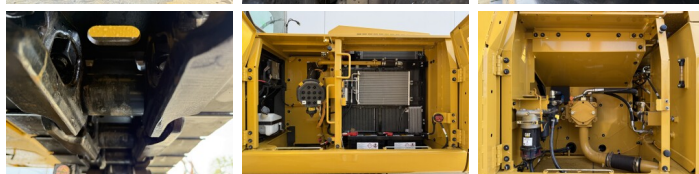

Available at Boss Machinery! This Caterpillar 321 05A - Next Gen Excavators from 2026 has an engine power of 100 kW and counts 5 operational hours. The total weight of this Caterpillar 321 05A - Next Gen is 19800 kg and the dimensions are 9.57 x 2.81 x 2.94. Furthermore, this 321 05A - Next Gen is equipped with Heated Cab, Climate Control, Radio, Aria condizionata, Bluetooth, Funzione idraulica supplementare, Funzione del martello. Do you want more information or do you want to try the Caterpillar 321 05A - Next Gen at our yard? Please let us know.

BOSS

MACHINERY

Catena%	100
Larghezza del piatto	60 cm

Opties

Heated Cab

Climate Control

Radio

Aria condizionata