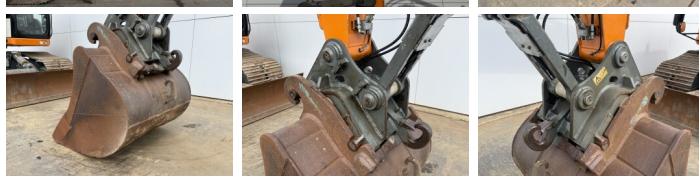

Liebherr

Liebherr R920 Compact

BOSS
MACHINERY

€ 82.500escl.

Anno **2017**
Numero di riferimento **BM007452**
Ore **6.227**

Algemeen

Genere **R920 Compact**
Posizione **Veldhoven, Netherlands**
Certificaat **CE**

Descrizione

Available at Boss Machinery! This Liebherr R920 Compact Excavators from 2017 has an engine power of 110 kW and counts 6227 operational hours. The total weight of this Liebherr R920 Compact is 21700 kg and the dimensions are 8.09 x 3.04 x 3.16. Furthermore, this R920 Compact is equipped with Radio, Heated Seat, Attacco rapido, Funzione idraulica supplementare, Funzione del martello, Ingrassaggio centralizzato. The Liebherr Excavators also has a CE marking. Do you want more information or do you want to try the Liebherr R920 Compact at our yard? Please let us know.

Maten / Gewichten

Peso **21700**
Dimensioni L*L*A **8.09 x 3.04 x 3.16**

Motor informatie

Marchio del motore **Liebherr**
?????????? ?????? **D924 A7**
Cilindri **4**
Turbo
Capacità in kW **110**

Banden / Rupsen

Catena% **80**
Piatto % **80**
Pignone% **80**
Larghezza del piatto **80 cm**

Opties

Radio

Heated Seat

Attacco rapido

Funzione idraulica
supplementare

Funzione del martello

Ingrassaggio centralizzato