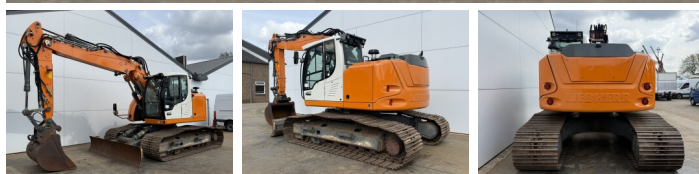

Liebherr

Liebherr R920 Compact

BOSS
MACHINERY

€ 82.500escl.

Anno **2017**
Numero di riferimento **BM007452**
Ore **6.227**

Algemeen

Genere **R920 Compact**
Posizione **Veldhoven, Netherlands**
Certificaat **CE**

Descrizione

Available at Boss Machinery! This Liebherr R920 Compact Excavators from 2017 has an engine power of 110 kW and counts 6227 operational hours. The total weight of this Liebherr R920 Compact is 21700 kg and the dimensions are 8.09 x 3.04 x 3.16. Furthermore, this R920 Compact is equipped with Radio, Heated Seat, Attacco rapido, Funzione idraulica supplementare, Funzione del martello, Ingrassaggio centralizzato. The Liebherr Excavators also has a CE marking. Do you want more information or do you want to try the Liebherr R920 Compact at our yard? Please let us know.

Maten / Gewichten

Peso **21700**
Dimensioni L*L*A **8.09 x 3.04 x 3.16**

Motor informatie

Marchio del motore **Liebherr**
?????????? ?????? **D924 A7**
Cilindri **4**
Turbo
Capacità in kW **110**

Banden / Rupsen

Catena% **80**
Piatto % **80**
Pignone% **80**
Larghezza del piatto **80 cm**

Opties

Radio

Heated Seat

Attacco rapido

Funzione idraulica
supplementare

Funzione del martello

Ingrassaggio centralizzato