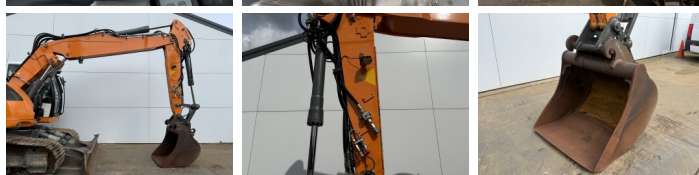

Descrizione

Available at Boss Machinery! This Liebherr R920 Compact Excavators from 2017 has an engine power of 110 kW and counts 6227 operational hours. The total weight of this Liebherr R920 Compact is 21700 kg and the dimensions are 8.09 x 3.04 x 3.16. Furthermore, this R920 Compact is equipped with Radio, Heated Seat, Attacco rapido, Funzione idraulica supplementare, Funzione del martello, Ingrassaggio centralizzato. The Liebherr Excavators also has a CE marking. Do you want more information or do you want to try the Liebherr R920 Compact at our yard? Please let us know.

Maten / Gewichten

Peso **21700**
Dimensioni L*L*A **8.09 x 3.04 x 3.16**

Motor informatie

Marchio del motore **Liebherr**
?????????? ?????? **D924 A7**
Cilindri **4**
Turbo
Capacità in kW **110**

Banden / Rupsen

Catena% **80**
Piatto % **80**
Pignone% **80**
Larghezza del piatto **80 cm**

Opties

Radio

Heated Seat

Attacco rapido

Funzione idraulica
supplementare

Funzione del martello

Ingrassaggio centralizzato