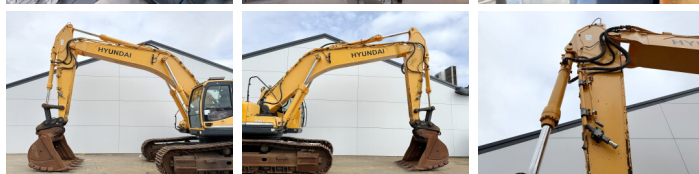

Hyundai

Hyundai R430LC

BOSS
MACHINERY

€ 47.500escl.

Anno **2014**
Numero di riferimento **BM007373**
Ore **9.072**

Algemeen

Genere **R430LC**
Posizione **Veldhoven, Netherlands**
Certificaat **CE**

Descrizione

Available at Boss Machinery! This Hyundai R430LC Excavators from 2014 has an engine power of 218 kW and counts 9072 operational hours. The total weight of this Hyundai R430LC is 44122 kg and the dimensions are 11.28 x 3.39 x 3.41 . Furthermore, this R430LC is equipped with Attacco rapido, Funzione idraulica supplementare, Funzione del martello. The Hyundai Excavators also has a CE marking. Do you want more information or do you want to try the Hyundai R430LC at our yard? Please let us know.

Catena% **40**
Piatto % **40**
Pignone% **25**
Larghezza del piatto **60**

Opties

Attacco rapido
Funzione idraulica
supplementare
Funzione del martello