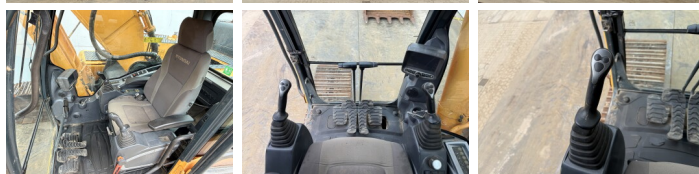

Available at Boss Machinery! This Hyundai R430LC Excavators from 2014 has an engine power of 218 kW and counts 9072 operational hours. The total weight of this Hyundai R430LC is 44122 kg and the dimensions are 11.28 x 3.39 x 3.41 . Furthermore, this R430LC is equipped with Attacco rapido, Funzione idraulica supplementare, Funzione del martello. The Hyundai Excavators also has a CE marking. Do you want more information or do you want to try the Hyundai R430LC at our yard? Please let us know.

Catena% **40**
Piatto % **40**
Pignone% **25**
Larghezza del piatto **60**

Opties

Attacco rapido
Funzione idraulica
supplementare
Funzione del martello