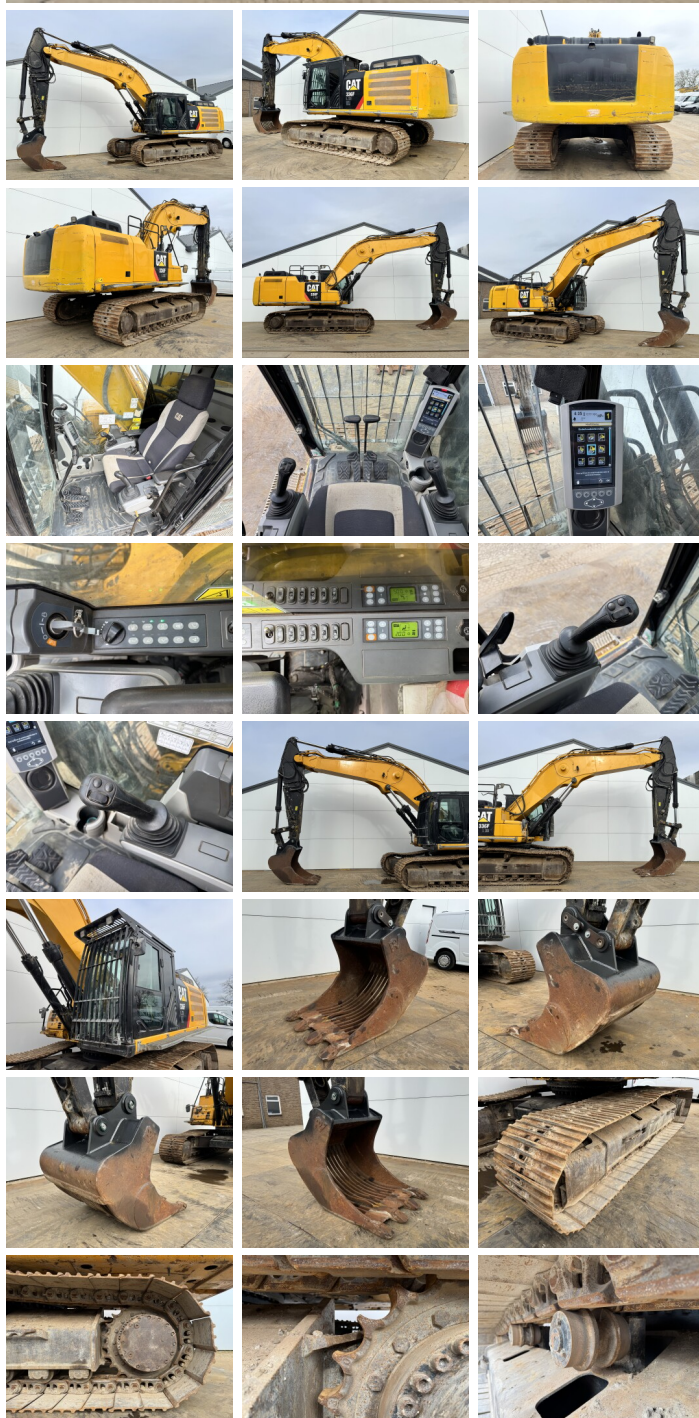

Caterpillar

Caterpillar 336FL

€ 72.500escl.

Anno **2018**
Numero di riferimento **BC000314**
Ore **12.730**

Algemeen

Genere **336FL**
Posizione **Veldhoven, Netherlands**
Certificaat **CE + EPA**
Descrizione **Available at Boss Machinery! This Caterpillar 336FL Excavators from 2018 has an engine power of 234 kW and counts 12730 operational hours. The total weight of this Caterpillar 336FL is 37780 kg and the dimensions are 11.15 x 3.39 x 3.50. Furthermore, this 336FL is equipped with Radio, Funzione idraulica supplementare, Funzione del martello, Ingrassaggio centralizzato. The Caterpillar Excavators also has a CE + EPA marking. Do you want more information or do you want to try the Caterpillar 336FL at our yard? Please let us know.**

Maten / Gewichten

Dimensioni L*L*A **11.15 x 3.39 x 3.50**
Peso **37780**

Motor informatie

Marchio del motore **Caterpillar**
?????????? ?????? **C9.3B**
Cilindri **6**
Turbo
Capacità in kW **234**

Banden / Rupsen

Piatto % **40**
Pignone% **30**
Catena% **70**
Larghezza del piatto **80 cm**

BOSS

MACHINERY