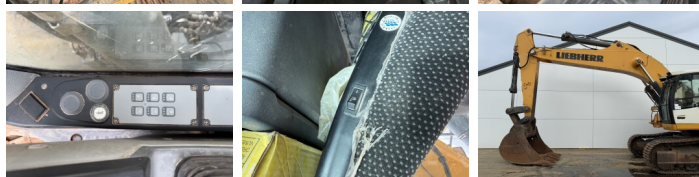

Liebherr

Liebherr R946LC

€ 74.500escl.

Anno **2017**
Numero di riferimento **BM007130**
Ore **9.002**

Algemeen

Genere **R946LC**
Posizione **Veldhoven, Netherlands**
Certificaac **CE + EPA**

Descrizione

Available at Boss Machinery! This Liebherr R946LC Excavators from 2017 has an engine power of 207 kW and counts 9002 operational hours. The total weight of this Liebherr R946LC is 39600 kg and the dimensions are 11.18 x 3.19 x 3.46. Furthermore, this R946LC is equipped with Camera, Heated Seat, Ingrassaggio centralizzato. The Liebherr Excavators also has a CE + EPA marking. Do you want more information or do you want to try the Liebherr R946LC at our yard? Please let us know.

Maten / Gewichten

Dimensioni L*L*A **11.18 x 3.19 x 3.46**
Peso **39600**

Motor informatie

Marchio del motore **Liebherr**
?????????? ?????? **D936 A7-04**
Cilindri **6**
Turbo
Capacità in kW **207**

Banden / Rupsen

Piatto % **60**
Pignone% **70**
Catena% **80**
Larghezza del piatto **60 cm**

Opties

Camera

BOSS
MACHINERY

Heated Seat
Ingrassaggio centralizzato