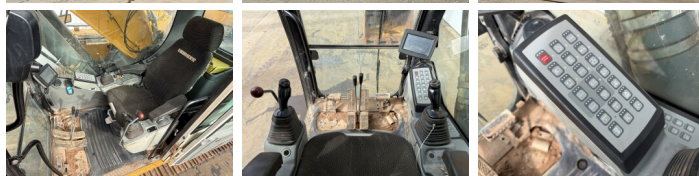

## Algemeen

Genere R946LC  
Posizione Veldhoven, Netherlands  
Certificaat CE + EPA

Descrizione

Available at Boss Machinery! This Liebherr R946LC Excavators from 2017 has an engine power of 207 kW and counts 9002 operational hours. The total weight of this Liebherr R946LC is 39600 kg and the dimensions are 11.18 x 3.19 x 3.46. Furthermore, this R946LC is equipped with Heated Seat, Camera, Ingrassaggio centralizzato. The Liebherr Excavators also has a CE + EPA marking. Do you want more information or do you want to try the Liebherr R946LC at our yard? Please let us know.