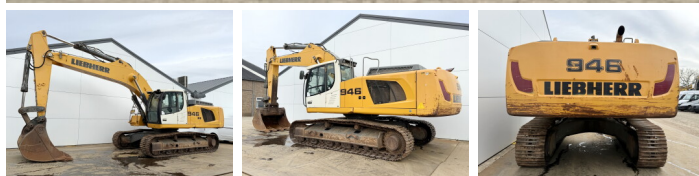

Liebherr

## Algemeen

Genere R946LC  
Posizione Veldhoven, Netherlands  
Certificaat CE + EPA

Descrizione

Available at Boss Machinery! This Liebherr R946LC Excavators from 2017 has an engine power of 207 kW and counts 9002 operational hours. The total weight of this Liebherr R946LC is 39600 kg and the dimensions are 11.18 x 3.19 x 3.46. Furthermore, this R946LC is equipped with Heated Seat, Camera, Ingrassaggio centralizzato. The Liebherr Excavators also has a CE + EPA marking. Do you want more information or do you want to try the Liebherr R946LC at our yard? Please let us know.

## Banden / Rupsen

Catena% 80  
Piatto % 60  
Pignone% 70  
Larghezza del piatto 60 cm