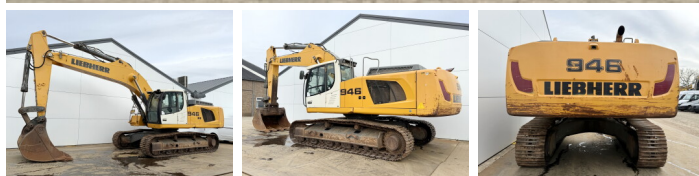

Liebherr

Liebherr R946LC

€ 74.500escl.

Anno **2017**
Numero di riferimento **BM007130**
Ore **9.002**

Algemeen

Genere **R946LC**
Posizione **Veldhoven, Netherlands**
Certificaac **CE + EPA**

Descrizione

Available at Boss Machinery! This Liebherr R946LC Excavators from 2017 has an engine power of 207 kW and counts 9002 operational hours. The total weight of this Liebherr R946LC is 39600 kg and the dimensions are 11.18 x 3.19 x 3.46. Furthermore, this R946LC is equipped with Camera, Heated Seat, Ingrassaggio centralizzato. The Liebherr Excavators also has a CE + EPA marking. Do you want more information or do you want to try the Liebherr R946LC at our yard? Please let us know.

Maten / Gewichten

Dimensioni L*L*A **11.18 x 3.19 x 3.46**
Peso **39600**

Motor informatie

Marchio del motore **Liebherr**
?????????? ?????? **D936 A7-04**
Cilindri **6**
Turbo
Capacità in kW **207**

Banden / Rupsen

Piatto % **60**
Pignone% **70**
Catena% **80**
Larghezza del piatto **60 cm**

Opties

Camera

BOSS
MACHINERY