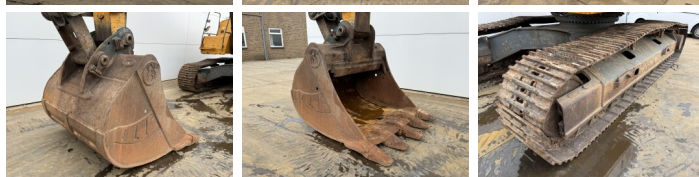

Liebherr

Liebherr R946LC

€ 74.500escl.

Anno **2017**
Numero di riferimento **BM007130**
Ore **9.002**

Algemeen

Genere **R946LC**
Posizione **Veldhoven, Netherlands**
Certificaac **CE + EPA**

Descrizione

Available at Boss Machinery! This Liebherr R946LC Excavators from 2017 has an engine power of 207 kW and counts 9002 operational hours. The total weight of this Liebherr R946LC is 39600 kg and the dimensions are 11.18 x 3.19 x 3.46. Furthermore, this R946LC is equipped with Camera, Heated Seat, Ingrassaggio centralizzato. The Liebherr Excavators also has a CE + EPA marking. Do you want more information or do you want to try the Liebherr R946LC at our yard? Please let us know.

Maten / Gewichten

Dimensioni L*L*A **11.18 x 3.19 x 3.46**
Peso **39600**

Motor informatie

Marchio del motore **Liebherr**
?????????? ?????? **D936 A7-04**
Cilindri **6**
Turbo
Capacità in kW **207**

Banden / Rupsen

Piatto % **60**
Pignone% **70**
Catena% **80**
Larghezza del piatto **60 cm**

Opties

Camera

BOSS
MACHINERY

Heated Seat
Ingrassaggio centralizzato