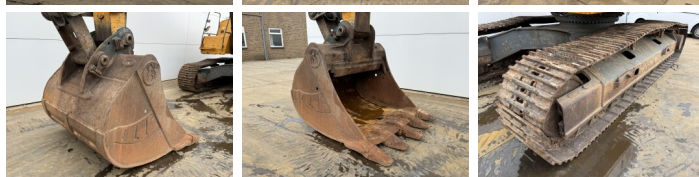

## Algemeen

Genere R946LC  
Posizione Veldhoven, Netherlands  
Certificaat CE + EPA

Descrizione

Available at Boss Machinery! This Liebherr R946LC Excavators from 2017 has an engine power of 207 kW and counts 9002 operational hours. The total weight of this Liebherr R946LC is 39600 kg and the dimensions are 11.18 x 3.19 x 3.46. Furthermore, this R946LC is equipped with Heated Seat, Camera, Ingrassaggio centralizzato. The Liebherr Excavators also has a CE + EPA marking. Do you want more information or do you want to try the Liebherr R946LC at our yard? Please let us know.

## Banden / Rupsen

Catena% 80  
Piatto % 60  
Pignone% 70  
Larghezza del piatto 60 cm