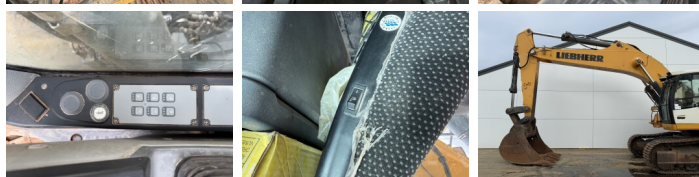

## Algemeen

Genere R946LC  
Posizione Veldhoven, Netherlands  
Certificaat CE + EPA

Descrizione

Available at Boss Machinery! This Liebherr R946LC Excavators from 2017 has an engine power of 207 kW and counts 9002 operational hours. The total weight of this Liebherr R946LC is 39600 kg and the dimensions are 11.18 x 3.19 x 3.46. Furthermore, this R946LC is equipped with Heated Seat, Camera, Ingrassaggio centralizzato. The Liebherr Excavators also has a CE + EPA marking. Do you want more information or do you want to try the Liebherr R946LC at our yard? Please let us know.