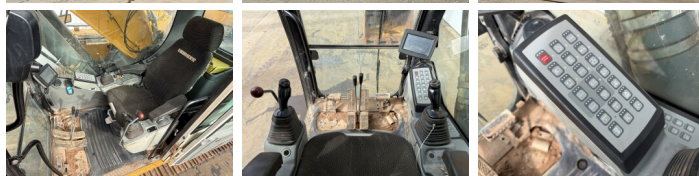

Liebherr

Liebherr R946LC

€ 74.500escl.

Anno **2017**
Numero di riferimento **BM007130**
Ore **9.002**

Algemeen

Genere **R946LC**
Posizione **Veldhoven, Netherlands**
Certificaac **CE + EPA**

Descrizione

Available at Boss Machinery! This Liebherr R946LC Excavators from 2017 has an engine power of 207 kW and counts 9002 operational hours. The total weight of this Liebherr R946LC is 39600 kg and the dimensions are 11.18 x 3.19 x 3.46. Furthermore, this R946LC is equipped with Camera, Heated Seat, Ingrassaggio centralizzato. The Liebherr Excavators also has a CE + EPA marking. Do you want more information or do you want to try the Liebherr R946LC at our yard? Please let us know.

Maten / Gewichten

Dimensioni L*L*A **11.18 x 3.19 x 3.46**
Peso **39600**

Motor informatie

Marchio del motore **Liebherr**
?????????? ?????? **D936 A7-04**
Cilindri **6**
Turbo
Capacità in kW **207**

Banden / Rupsen

Piatto % **60**
Pignone% **70**
Catena% **80**
Larghezza del piatto **60 cm**

Opties

Camera

BOSS
MACHINERY

Heated Seat
Ingrassaggio centralizzato