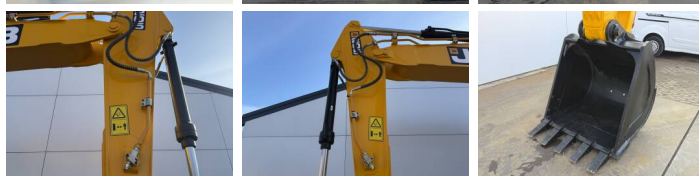

JCB 205

€ 64.500escl.

Anno **2026**
Numero di riferimento **BM007364**
Ore **5**

Algemeen

Genere 205 *2026 Model*
Posizione Veldhoven, Netherlands
Certificaat NOT FOR SALE IN EU / NO CE MARK
Available at Boss Machinery! This - 205 *2026 Model* Excavators from 2026 has an engine power of 104 kW and counts 5 operational hours. The total weight of this - 205 *2026 Model* is 20500 kg and the dimensions are 9.57 x 2.78 x 3.22. Furthermore, this 205 *2026 Model* is equipped with Aria condizionata, Radio, Funzione idraulica supplementare, Funzione del martello. The - Excavators also has a NOT FOR SALE IN EU / NO CE MARK marking. Do you want more information or do you want to try the - 205 *2026 Model* at our yard? Please let us know.

Maten / Gewichten

Peso 20500
Dimensioni L*L*A 9.57 x 2.78 x 3.22

Motor informatie

Marchio del motore Cummins
?????????? ?????? 6BT5.9C
Cilindri 6
Turbo
Capacità in kW 104

Banden / Rupsen

Catena% 100
Piatto % 100
Pignone% 100
Larghezza del piatto 60

Opties

BOSS
MACHINERY

Aria condizionata

Radio

Funzione idraulica
supplementare

Funzione del martello