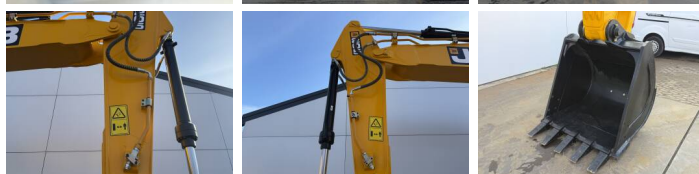

JCB 205

€ 64.500escl.

Anno **2026**
Numero di riferimento **BM007364**
Ore **5**

Algemeen

Genere 205 *2026 Model*
Posizione Veldhoven, Netherlands
Certificaat NOT FOR SALE IN EU / NO CE MARK
Available at Boss Machinery! This - 205 *2026 Model* Excavators from 2026 has an engine power of 104 kW and counts 5 operational hours. The total weight of this - 205 *2026 Model* is 20500 kg and the dimensions are 9.57 x 2.78 x 3.22. Furthermore, this 205 *2026 Model* is equipped with Radio, Aria condizionata, Funzione idraulica supplementare, Funzione del martello. The - Excavators also has a NOT FOR SALE IN EU / NO CE MARK marking. Do you want more information or do you want to try the - 205 *2026 Model* at our yard? Please let us know.

Maten / Gewichten

Dimensioni L*L*A 9.57 x 2.78 x 3.22
Peso 20500

Motor informatie

Marchio del motore Cummins
?????????? ???? 6BT5.9C
Cilindri 6
Turbo
Capacità in kW 104

Banden / Rupsen

Piatto % 100
Pignone% 100
Catena% 100
Larghezza del piatto 60

Opties

BOSS

MACHINERY

Radio

Aria condizionata

Funzione idraulica
supplementare

Funzione del martello