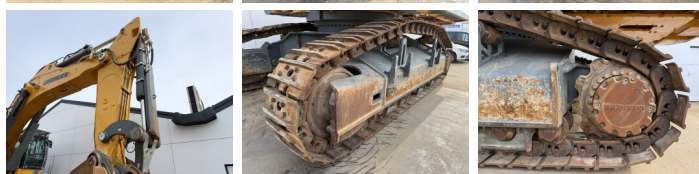

Liebherr

Liebherr R980S-HD SME

BOSS
MACHINERY

€ 385.000escl.

Anno **2022**
Numero di riferimento **BM007121**
Ore **4.303**

Algemeen

Genere **R980S-HD SME**
Posizione **Veldhoven, Netherlands**
Overig **SME = Super Mass
Excavation. Extra Weight,
Extra Power, Maximum
Productivity.**
Certificaat **CE**

Descrizione

Available at Boss Machinery! This Liebherr R980S-HD SME Excavators from 2022 has an engine power of 420 kW and counts 4303 operational hours. The total weight of this Liebherr R980S-HD SME is 98000 kg and the dimensions are 7.50 x 4.50 x 4.00. Furthermore, this R980S-HD SME is equipped with Camera, Radio, Heated Seat, Ingrassaggio centralizzato. The Liebherr Excavators also has a CE marking. Do you want more information or do you want to try the Liebherr R980S-HD SME at our yard? Please let us know.

Maten / Gewichten

Dimensioni L*L*A **7.50 x 4.50 x 4.00**
Peso **98000**

Motor informatie

Marchio del motore **Liebherr**
?????????? ?????? **D9508 A7 SCR**
Cilindri **8**
Turbo
Capacità in kW **420**

Banden / Rupsen

Catena% **80**
Pignone% **80**
Piatto % **80**