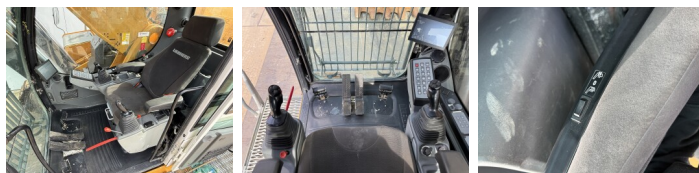

Liebherr

Liebherr R980S-HD SME

BOSS
MACHINERY

€ 385.000escl.

Anno **2022**
Numero di riferimento **BM007121**
Ore **4.303**

Algemeen

Genere **R980S-HD SME**
Posizione **Veldhoven, Netherlands**
Overig **SME = Super Mass
Excavation. Extra Weight,
Extra Power, Maximum
Productivity.**
Certificaat **CE**

Descrizione

Available at Boss Machinery! This Liebherr R980S-HD SME Excavators from 2022 has an engine power of 420 kW and counts 4303 operational hours. The total weight of this Liebherr R980S-HD SME is 98000 kg and the dimensions are 7.50 x 4.50 x 4.00. Furthermore, this R980S-HD SME is equipped with Camera, Radio, Heated Seat, Ingrassaggio centralizzato. The Liebherr Excavators also has a CE marking. Do you want more information or do you want to try the Liebherr R980S-HD SME at our yard? Please let us know.

Maten / Gewichten

Dimensioni L*L*A **7.50 x 4.50 x 4.00**
Peso **98000**

Motor informatie

Marchio del motore **Liebherr**
?????????? ?????? **D9508 A7 SCR**
Cilindri **8**
Turbo
Capacità in kW **420**

Banden / Rupsen

Catena% **80**
Pignone% **80**
Piatto % **80**