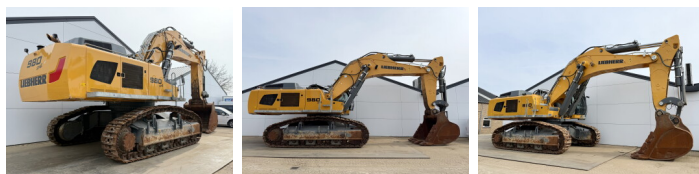

Liebherr

Liebherr R980S-HD SME

BOSS
MACHINERY

€ 385.000escl.

Anno **2022**
Numero di riferimento **BM007121**
Ore **4.303**

Algemeen

Genere **R980S-HD SME**
Posizione **Veldhoven, Netherlands**
Overig **SME = Super Mass
Excavation. Extra Weight,
Extra Power, Maximum
Productivity.**
Certificaat **CE**

Descrizione

Available at Boss Machinery! This Liebherr R980S-HD SME Excavators from 2022 has an engine power of 420 kW and counts 4303 operational hours. The total weight of this Liebherr R980S-HD SME is 98000 kg and the dimensions are 7.50 x 4.50 x 4.00. Furthermore, this R980S-HD SME is equipped with Camera, Radio, Heated Seat, Ingrassaggio centralizzato. The Liebherr Excavators also has a CE marking. Do you want more information or do you want to try the Liebherr R980S-HD SME at our yard? Please let us know.

Maten / Gewichten

Dimensioni L*L*A **7.50 x 4.50 x 4.00**
Peso **98000**

Motor informatie

Marchio del motore **Liebherr**
?????????? ?????? **D9508 A7 SCR**
Cilindri **8**
Turbo
Capacità in kW **420**

Banden / Rupsen

Catena% **80**
Pignone% **80**
Piatto % **80**