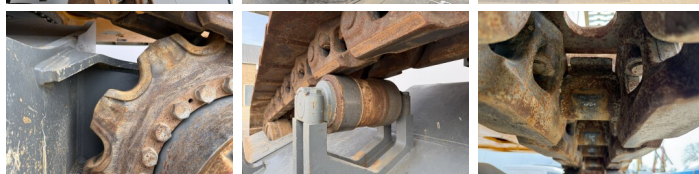

Liebherr

Liebherr R980S-HD SME

BOSS
MACHINERY

€ 385.000escl.

Anno **2022**
Numero di riferimento **BM007121**
Ore **4.303**

Algemeen

Genere **R980S-HD SME**
Posizione **Veldhoven, Netherlands**
Overig **SME = Super Mass
Excavation. Extra Weight,
Extra Power, Maximum
Productivity.**
Certificaat **CE**

Descrizione

Available at Boss Machinery! This Liebherr R980S-HD SME Excavators from 2022 has an engine power of 420 kW and counts 4303 operational hours. The total weight of this Liebherr R980S-HD SME is 98000 kg and the dimensions are 7.50 x 4.50 x 4.00. Furthermore, this R980S-HD SME is equipped with Camera, Radio, Heated Seat, Ingrassaggio centralizzato. The Liebherr Excavators also has a CE marking. Do you want more information or do you want to try the Liebherr R980S-HD SME at our yard? Please let us know.

Maten / Gewichten

Dimensioni L*L*A **7.50 x 4.50 x 4.00**
Peso **98000**

Motor informatie

Marchio del motore **Liebherr**
?????????? ?????? **D9508 A7 SCR**
Cilindri **8**
Turbo
Capacità in kW **420**

Banden / Rupsen

Catena% **80**
Pignone% **80**
Piatto % **80**