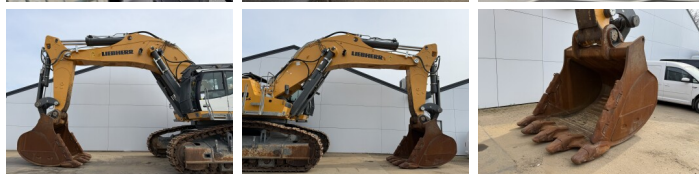

Liebherr

Liebherr R980S-HD SME

BOSS
MACHINERY

€ 385.000escl.

Anno **2022**
Numero di riferimento **BM007121**
Ore **4.303**

Algemeen

Genere **R980S-HD SME**
Posizione **Veldhoven, Netherlands**
Overig **SME = Super Mass
Excavation. Extra Weight,
Extra Power, Maximum
Productivity.**
Certificaat **CE**

Descrizione

Available at Boss Machinery! This Liebherr R980S-HD SME Excavators from 2022 has an engine power of 420 kW and counts 4303 operational hours. The total weight of this Liebherr R980S-HD SME is 98000 kg and the dimensions are 7.50 x 4.50 x 4.00. Furthermore, this R980S-HD SME is equipped with Camera, Radio, Heated Seat, Ingrassaggio centralizzato. The Liebherr Excavators also has a CE marking. Do you want more information or do you want to try the Liebherr R980S-HD SME at our yard? Please let us know.

Maten / Gewichten

Dimensioni L*L*A **7.50 x 4.50 x 4.00**
Peso **98000**

Motor informatie

Marchio del motore **Liebherr**
?????????? ?????? **D9508 A7 SCR**
Cilindri **8**
Turbo
Capacità in kW **420**

Banden / Rupsen

Catena% **80**
Pignone% **80**
Piatto % **80**