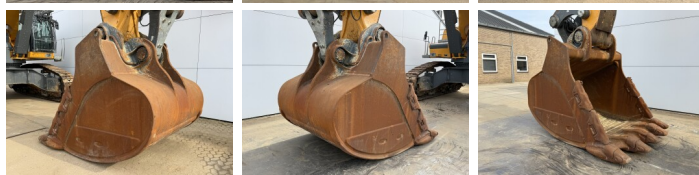

Liebherr

Liebherr R980S-HD SME

BOSS
MACHINERY

€ 385.000escl.

Anno **2022**
Numero di riferimento **BM007121**
Ore **4.303**

Algemeen

Genere **R980S-HD SME**
Posizione **Veldhoven, Netherlands**
Overig **SME = Super Mass
Excavation. Extra Weight,
Extra Power, Maximum
Productivity.**
Certificaat **CE**

Descrizione

Available at Boss Machinery! This Liebherr R980S-HD SME Excavators from 2022 has an engine power of 420 kW and counts 4303 operational hours. The total weight of this Liebherr R980S-HD SME is 98000 kg and the dimensions are 7.50 x 4.50 x 4.00. Furthermore, this R980S-HD SME is equipped with Camera, Radio, Heated Seat, Ingrassaggio centralizzato. The Liebherr Excavators also has a CE marking. Do you want more information or do you want to try the Liebherr R980S-HD SME at our yard? Please let us know.

Maten / Gewichten

Dimensioni L*L*A **7.50 x 4.50 x 4.00**
Peso **98000**

Motor informatie

Marchio del motore **Liebherr**
?????????? ?????? **D9508 A7 SCR**
Cilindri **8**
Turbo
Capacità in kW **420**

Banden / Rupsen

Catena% **80**
Pignone% **80**
Piatto % **80**