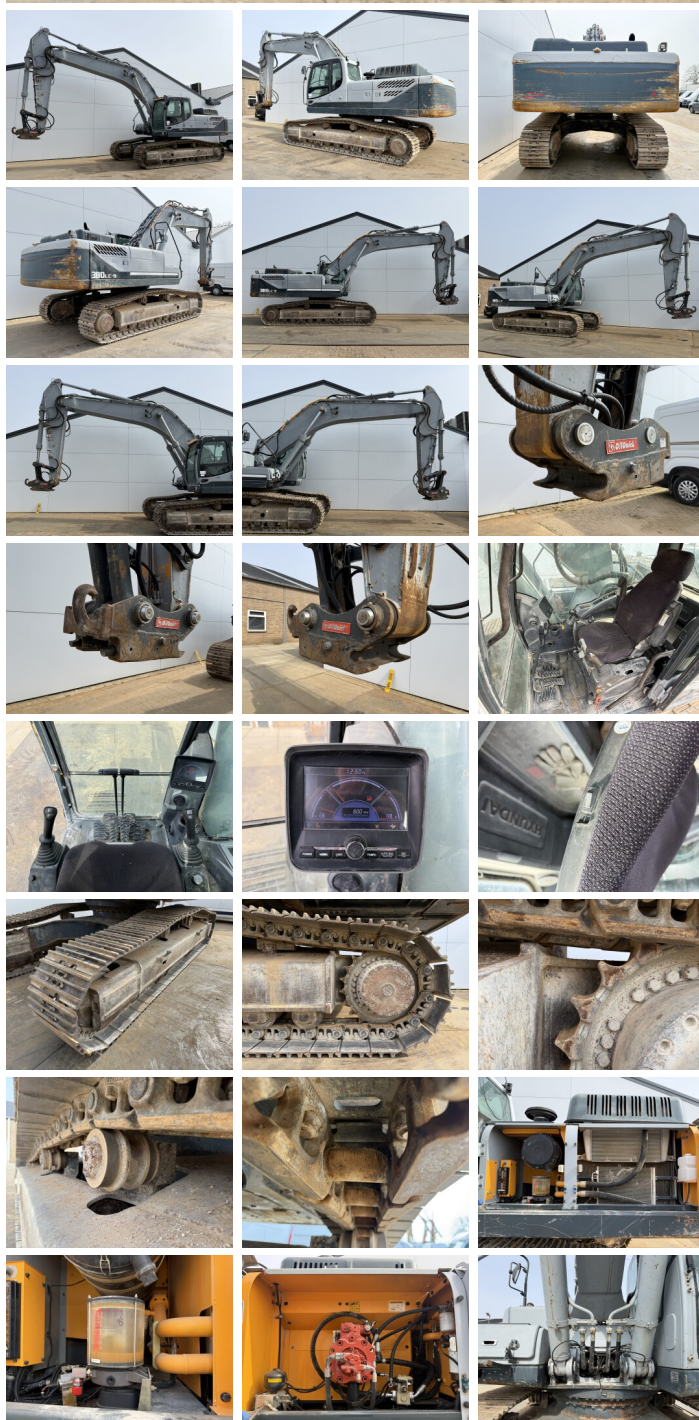

Hyundai

Hyundai Robex 380NLC-9

BOSS
MACHINERY

€ 44.500escl.

Anno **2012**
Numero di riferimento **BM007393**
Ore **7.785**

Algemeen

Genere Robex 380NLC-9
Posizione Veldhoven, Netherlands
Certificaat CE

Descrizione

Available at Boss Machinery! This Hyundai Robex 380NLC-9 Excavators from 2012 has an engine power of 202 kW and counts 7785 operational hours. The total weight of this Hyundai Robex 380NLC-9 is 38100 kg and the dimensions are 11.14 x 3.05 x 3.46. Furthermore, this Robex 380NLC-9 is equipped with Heated Seat, Attacco rapido, Radio, Funzione idraulica supplementare, Funzione del martello, Ingrassaggio centralizzato. The Hyundai Excavators also has a CE marking. Do you want more information or do you want to try the Hyundai Robex 380NLC-9 at our yard? Please let us know.

Maten / Gewichten

Dimensioni L*L*A 11.14 x 3.05 x 3.46
Peso 38100

Motor informatie

Marchio del motore Cummins
?????????? ?????? QSL9
Cilindri 6
Turbo
Capacità in kW 202

Banden / Rupsen

Piatto % 70
Pignone% 70
Catena% 70