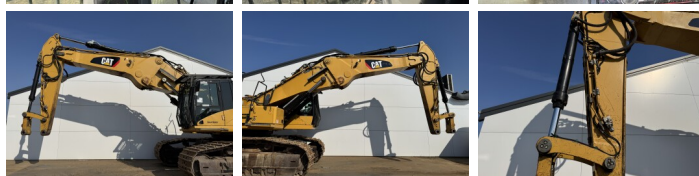

Caterpillar

Caterpillar 345C UHD

BOSS
MACHINERY

€ 47.500escl.

Anno **2008**
Numero di riferimento **BM007421**
Ore **16.045**

Algemeen

Genere **345C UHD**
Posizione **Veldhoven, Netherlands**
Certificaat **CE**

Descrizione

Available at Boss Machinery! This Caterpillar 345C UHD Excavators from 2008 has an engine power of 239 kW and counts 16045 operational hours. The total weight of this Caterpillar 345C UHD is 58500 kg and the dimensions are 13.04 x 3.89 x 3.61. Furthermore, this 345C UHD is equipped with Camera, Radio, Heated Seat, Funzione idraulica supplementare, Funzione del martello, Ingrassaggio centralizzato. The Caterpillar Excavators also has a CE marking. Do you want more information or do you want to try the Caterpillar 345C UHD at our yard? Please let us know.

Maten / Gewichten

Dimensioni L*L*A **13.04 x 3.89 x 3.61**
Peso **58500**

Motor informatie

Marchio del motore **Caterpillar**
?????????? ?????? **C13**
Cilindri **6**
Turbo
Capacità in kW **239**

Banden / Rupsen

Piatto % **40**
Pignone% **30**
Catena% **30**
Larghezza del piatto **90 cm**