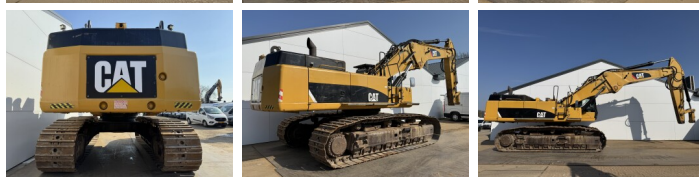

Caterpillar

Caterpillar 345C UHD

BOSS
MACHINERY

€ 47.500escl.

Anno **2008**
Numero di riferimento **BM007421**
Ore **16.045**

Algemeen

Genere **345C UHD**
Posizione **Veldhoven, Netherlands**
Certificaat **CE**

Descrizione

Available at Boss Machinery! This Caterpillar 345C UHD Excavators from 2008 has an engine power of 239 kW and counts 16045 operational hours. The total weight of this Caterpillar 345C UHD is 58500 kg and the dimensions are 13.04 x 3.89 x 3.61. Furthermore, this 345C UHD is equipped with Camera, Radio, Heated Seat, Funzione idraulica supplementare, Funzione del martello, Ingrassaggio centralizzato. The Caterpillar Excavators also has a CE marking. Do you want more information or do you want to try the Caterpillar 345C UHD at our yard? Please let us know.

Maten / Gewichten

Dimensioni L*L*A **13.04 x 3.89 x 3.61**
Peso **58500**

Motor informatie

Marchio del motore **Caterpillar**
?????????? ?????? **C13**
Cilindri **6**
Turbo
Capacità in kW **239**

Banden / Rupsen

Piatto % **40**
Pignone% **30**
Catena% **30**
Larghezza del piatto **90 cm**