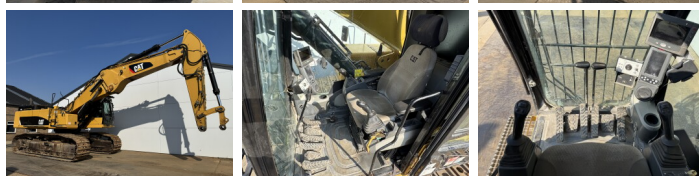

Caterpillar

Caterpillar 345C UHD

BOSS
MACHINERY

€ 47.500escl.

Anno **2008**
Numero di riferimento **BM007421**
Ore **16.045**

Algemeen

Genere **345C UHD**
Posizione **Veldhoven, Netherlands**
Certificaat **CE**

Descrizione

Available at Boss Machinery! This Caterpillar 345C UHD Excavators from 2008 has an engine power of 239 kW and counts 16045 operational hours. The total weight of this Caterpillar 345C UHD is 58500 kg and the dimensions are 13.04 x 3.89 x 3.61. Furthermore, this 345C UHD is equipped with Camera, Radio, Heated Seat, Funzione idraulica supplementare, Funzione del martello, Ingrassaggio centralizzato. The Caterpillar Excavators also has a CE marking. Do you want more information or do you want to try the Caterpillar 345C UHD at our yard? Please let us know.

Maten / Gewichten

Dimensioni L*L*A **13.04 x 3.89 x 3.61**
Peso **58500**

Motor informatie

Marchio del motore **Caterpillar**
?????????? ?????? **C13**
Cilindri **6**
Turbo
Capacità in kW **239**

Banden / Rupsen

Piatto % **40**
Pignone% **30**
Catena% **30**
Larghezza del piatto **90 cm**