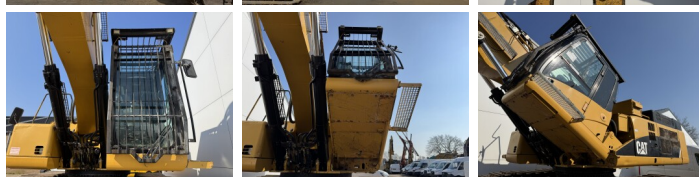

Caterpillar

Caterpillar 345C UHD

BOSS
MACHINERY

€ 47.500escl.

Anno **2008**
Numero di riferimento **BM007421**
Ore **16.045**

Algemeen

Genere **345C UHD**
Posizione **Veldhoven, Netherlands**
Certificaat **CE**

Descrizione

Available at Boss Machinery! This Caterpillar 345C UHD Excavators from 2008 has an engine power of 239 kW and counts 16045 operational hours. The total weight of this Caterpillar 345C UHD is 58500 kg and the dimensions are 13.04 x 3.89 x 3.61. Furthermore, this 345C UHD is equipped with Camera, Radio, Heated Seat, Funzione idraulica supplementare, Funzione del martello, Ingrassaggio centralizzato. The Caterpillar Excavators also has a CE marking. Do you want more information or do you want to try the Caterpillar 345C UHD at our yard? Please let us know.

Maten / Gewichten

Dimensioni L*L*A **13.04 x 3.89 x 3.61**
Peso **58500**

Motor informatie

Marchio del motore **Caterpillar**
?????????? ?????? **C13**
Cilindri **6**
Turbo
Capacità in kW **239**

Banden / Rupsen

Piatto % **40**
Pignone% **30**
Catena% **30**
Larghezza del piatto **90 cm**