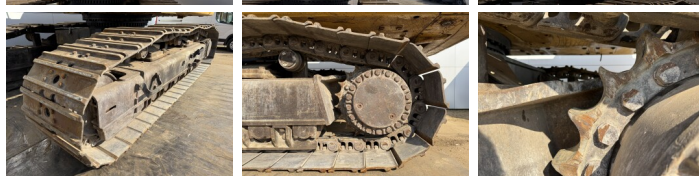

Caterpillar

Caterpillar 345C UHD

BOSS
MACHINERY

€ 47.500escl.

Anno **2008**
Numero di riferimento **BM007421**
Ore **16.045**

Algemeen

Genere **345C UHD**
Posizione **Veldhoven, Netherlands**
Certificaat **CE**

Descrizione

Available at Boss Machinery! This Caterpillar 345C UHD Excavators from 2008 has an engine power of 239 kW and counts 16045 operational hours. The total weight of this Caterpillar 345C UHD is 58500 kg and the dimensions are 13.04 x 3.89 x 3.61. Furthermore, this 345C UHD is equipped with Camera, Radio, Heated Seat, Funzione idraulica supplementare, Funzione del martello, Ingrassaggio centralizzato. The Caterpillar Excavators also has a CE marking. Do you want more information or do you want to try the Caterpillar 345C UHD at our yard? Please let us know.

Maten / Gewichten

Dimensioni L*L*A **13.04 x 3.89 x 3.61**
Peso **58500**

Motor informatie

Marchio del motore **Caterpillar**
?????????? ?????? **C13**
Cilindri **6**
Turbo
Capacità in kW **239**

Banden / Rupsen

Piatto % **40**
Pignone% **30**
Catena% **30**
Larghezza del piatto **90 cm**