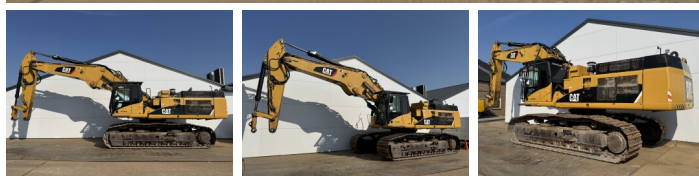

Caterpillar

Caterpillar 345C UHD

BOSS
MACHINERY

€ 47.500escl.

Anno **2008**
Numero di riferimento **BM007421**
Ore **16.045**

Algemeen

Genere **345C UHD**
Posizione **Veldhoven, Netherlands**
Certificaat **CE**

Descrizione

Available at Boss Machinery! This Caterpillar 345C UHD Excavators from 2008 has an engine power of 239 kW and counts 16045 operational hours. The total weight of this Caterpillar 345C UHD is 58500 kg and the dimensions are 13.04 x 3.89 x 3.61. Furthermore, this 345C UHD is equipped with Camera, Radio, Heated Seat, Funzione idraulica supplementare, Funzione del martello, Ingrassaggio centralizzato. The Caterpillar Excavators also has a CE marking. Do you want more information or do you want to try the Caterpillar 345C UHD at our yard? Please let us know.

Maten / Gewichten

Dimensioni L*L*A **13.04 x 3.89 x 3.61**
Peso **58500**

Motor informatie

Marchio del motore **Caterpillar**
?????????? ?????? **C13**
Cilindri **6**
Turbo
Capacità in kW **239**

Banden / Rupsen

Piatto % **40**
Pignone% **30**
Catena% **30**
Larghezza del piatto **90 cm**