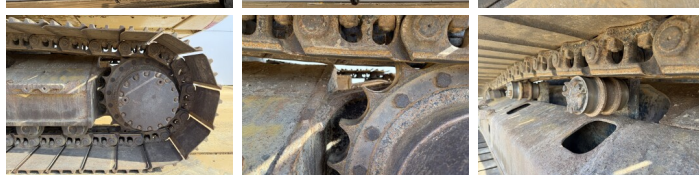

Caterpillar

Caterpillar 316EL

BOSS
MACHINERY

€ 35.000escl.

Anno **2012**
Numero di riferimento **BM007127**
Ore **16.627**

Algemeen

Genere **316EL**
Posizione **Veldhoven, Netherlands**
Certificaat **CE + EPA**
Descrizione **Available at Boss Machinery! This Caterpillar 316EL Excavators from 2012 has an engine power of 89 kW and counts 16627 operational hours. The total weight of this Caterpillar 316EL is 18300 kg and the dimensions are 8.50 x 2.71 x 3.32. Furthermore, this 316EL is equipped with Radio, Camera, Funzione idraulica supplementare, Funzione del martello, Ingrassaggio centralizzato. The Caterpillar Excavators also has a CE + EPA marking. Do you want more information or do you want to try the Caterpillar 316EL at our yard? Please let us know.**

Maten / Gewichten

Dimensioni L*L*A **8.50 x 2.71 x 3.32**
Peso **18300**

Motor informatie

Marchio del motore **Caterpillar**
?????????? ?????? **C4.4**
Cilindri **4**
Turbo
Capacità in kW **89**

Banden / Rupsen

Piatto % **40**
Pignone% **10**
Catena% **30**
Larghezza del piatto **70 cm**