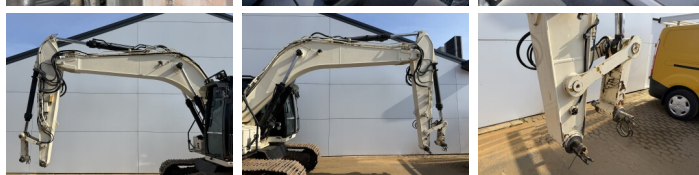

Caterpillar

Caterpillar 316EL

BOSS
MACHINERY

€ 35.000escl.

Anno **2012**
Numero di riferimento **BM007127**
Ore **16.627**

Algemeen

Genere **316EL**
Posizione **Veldhoven, Netherlands**
Certificaat **CE + EPA**
Descrizione **Available at Boss Machinery! This Caterpillar 316EL Excavators from 2012 has an engine power of 89 kW and counts 16627 operational hours. The total weight of this Caterpillar 316EL is 18300 kg and the dimensions are 8.50 x 2.71 x 3.32. Furthermore, this 316EL is equipped with Radio, Camera, Funzione idraulica supplementare, Funzione del martello, Ingrassaggio centralizzato. The Caterpillar Excavators also has a CE + EPA marking. Do you want more information or do you want to try the Caterpillar 316EL at our yard? Please let us know.**

Maten / Gewichten

Dimensioni L*L*A **8.50 x 2.71 x 3.32**
Peso **18300**

Motor informatie

Marchio del motore **Caterpillar**
?????????? ?????? **C4.4**
Cilindri **4**
Turbo
Capacità in kW **89**

Banden / Rupsen

Piatto % **40**
Pignone% **10**
Catena% **30**
Larghezza del piatto **70 cm**