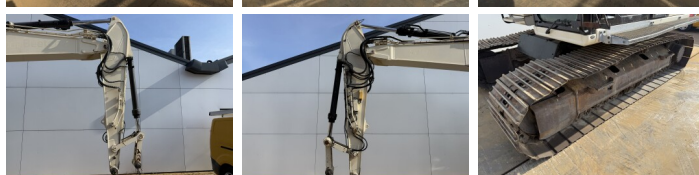

Caterpillar

Caterpillar 316EL

BOSS
MACHINERY

€ 35.000escl.

Anno **2012**
Numero di riferimento **BM007127**
Ore **16.627**

Algemeen

Genere **316EL**
Posizione **Veldhoven, Netherlands**
Certificaat **CE + EPA**
Descrizione **Available at Boss Machinery! This Caterpillar 316EL Excavators from 2012 has an engine power of 89 kW and counts 16627 operational hours. The total weight of this Caterpillar 316EL is 18300 kg and the dimensions are 8.50 x 2.71 x 3.32. Furthermore, this 316EL is equipped with Radio, Camera, Funzione idraulica supplementare, Funzione del martello, Ingrassaggio centralizzato. The Caterpillar Excavators also has a CE + EPA marking. Do you want more information or do you want to try the Caterpillar 316EL at our yard? Please let us know.**

Maten / Gewichten

Dimensioni L*L*A **8.50 x 2.71 x 3.32**
Peso **18300**

Motor informatie

Marchio del motore **Caterpillar**
?????????? ?????? **C4.4**
Cilindri **4**
Turbo
Capacità in kW **89**

Banden / Rupsen

Piatto % **40**
Pignone% **10**
Catena% **30**
Larghezza del piatto **70 cm**