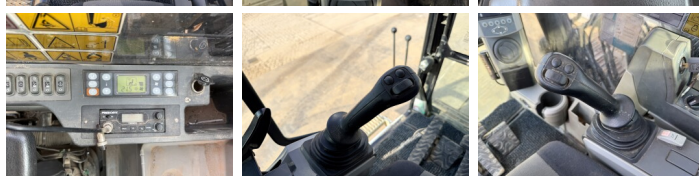

Caterpillar

Caterpillar 316EL

BOSS
MACHINERY

€ 35.000escl.

Anno **2012**
Numero di riferimento **BM007127**
Ore **16.627**

Algemeen

Genere **316EL**
Posizione **Veldhoven, Netherlands**
Certificaat **CE + EPA**
Descrizione **Available at Boss Machinery! This Caterpillar 316EL Excavators from 2012 has an engine power of 89 kW and counts 16627 operational hours. The total weight of this Caterpillar 316EL is 18300 kg and the dimensions are 8.50 x 2.71 x 3.32. Furthermore, this 316EL is equipped with Radio, Camera, Funzione idraulica supplementare, Funzione del martello, Ingrassaggio centralizzato. The Caterpillar Excavators also has a CE + EPA marking. Do you want more information or do you want to try the Caterpillar 316EL at our yard? Please let us know.**

Maten / Gewichten

Dimensioni L*L*A **8.50 x 2.71 x 3.32**
Peso **18300**

Motor informatie

Marchio del motore **Caterpillar**
?????????? ?????? **C4.4**
Cilindri **4**
Turbo
Capacità in kW **89**

Banden / Rupsen

Piatto % **40**
Pignone% **10**
Catena% **30**
Larghezza del piatto **70 cm**