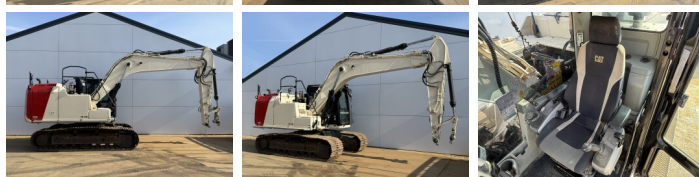

Caterpillar

Caterpillar 316EL

BOSS
MACHINERY

€ 35.000escl.

Anno **2012**
Numero di riferimento **BM007127**
Ore **16.627**

Algemeen

Genere **316EL**
Posizione **Veldhoven, Netherlands**
Certificaat **CE + EPA**
Descrizione **Available at Boss Machinery! This Caterpillar 316EL Excavators from 2012 has an engine power of 89 kW and counts 16627 operational hours. The total weight of this Caterpillar 316EL is 18300 kg and the dimensions are 8.50 x 2.71 x 3.32. Furthermore, this 316EL is equipped with Radio, Camera, Funzione idraulica supplementare, Funzione del martello, Ingrassaggio centralizzato. The Caterpillar Excavators also has a CE + EPA marking. Do you want more information or do you want to try the Caterpillar 316EL at our yard? Please let us know.**

Maten / Gewichten

Dimensioni L*L*A **8.50 x 2.71 x 3.32**
Peso **18300**

Motor informatie

Marchio del motore **Caterpillar**
?????????? ?????? **C4.4**
Cilindri **4**
Turbo
Capacità in kW **89**

Banden / Rupsen

Piatto % **40**
Pignone% **10**
Catena% **30**
Larghezza del piatto **70 cm**