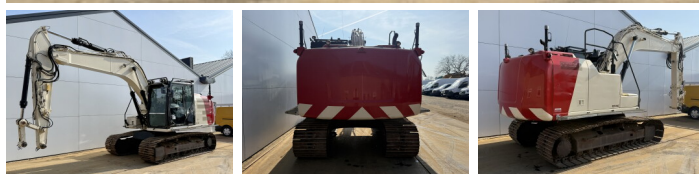

Caterpillar

Caterpillar 316EL

BOSS
MACHINERY

€ 35.000escl.

Anno **2012**
Numero di riferimento **BM007127**
Ore **16.627**

Algemeen

Genere **316EL**
Posizione **Veldhoven, Netherlands**
Certificaat **CE + EPA**
Descrizione **Available at Boss Machinery! This Caterpillar 316EL Excavators from 2012 has an engine power of 89 kW and counts 16627 operational hours. The total weight of this Caterpillar 316EL is 18300 kg and the dimensions are 8.50 x 2.71 x 3.32. Furthermore, this 316EL is equipped with Radio, Camera, Funzione idraulica supplementare, Funzione del martello, Ingrassaggio centralizzato. The Caterpillar Excavators also has a CE + EPA marking. Do you want more information or do you want to try the Caterpillar 316EL at our yard? Please let us know.**

Maten / Gewichten

Dimensioni L*L*A **8.50 x 2.71 x 3.32**
Peso **18300**

Motor informatie

Marchio del motore **Caterpillar**
?????????? ?????? **C4.4**
Cilindri **4**
Turbo
Capacità in kW **89**

Banden / Rupsen

Piatto % **40**
Pignone% **10**
Catena% **30**
Larghezza del piatto **70 cm**