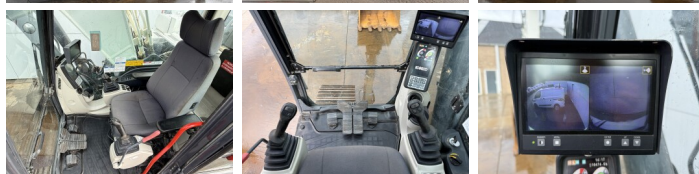

Kobelco

Kobelco SK300NLC-10

BOSS
MACHINERY

Anno **2015**
Numero di riferimento **BM007235**
Ore **10.474**

Algemeen

Genere **SK300NLC-10**
Posizione **Veldhoven, Netherlands**
Certificaat **CE + EPA**

Descrizione

Available at Boss Machinery! This Kobelco SK300NLC-10 Excavators from 2015 has an engine power of 200 kW and counts 10474 operational hours. The total weight of this Kobelco SK300NLC-10 is 31200 kg and the dimensions are 10.75 x 2.99 x 3.24. Furthermore, this SK300NLC-10 is equipped with Heated Seat, Attacco rapido, Camera, Radio, Funzione idraulica supplementare, Funzione del martello, Ingrassaggio centralizzato. The Kobelco Excavators also has a CE + EPA marking. Do you want more information or do you want to try the Kobelco SK300NLC-10 at our yard? Please let us know.

Maten / Gewichten

Dimensioni L*L*A **10.75 x 2.99 x 3.24**
Peso **31200**

Motor informatie

Marchio del motore **Hino**
?????????? ?????? **J08E-VV**
Cilindri **6**
Turbo
Capacità in kW **200**

Banden / Rupsen

Piatto % **70**
Pignone% **70**
Catena% **70**
Larghezza del piatto **60 cm**

Opties