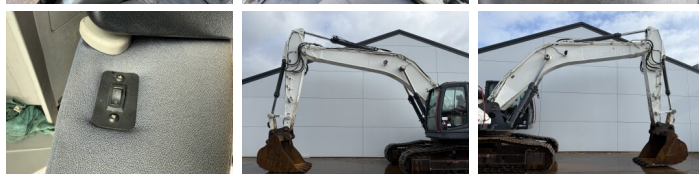

Kobelco

Kobelco SK300NLC-10

BOSS
MACHINERY

Anno **2015**
Numero di riferimento **BM007235**
Ore **10.474**

Algemeen

Genere **SK300NLC-10**
Posizione **Veldhoven, Netherlands**
Certificaat **CE + EPA**

Descrizione

Available at Boss Machinery! This Kobelco SK300NLC-10 Excavators from 2015 has an engine power of 200 kW and counts 10474 operational hours. The total weight of this Kobelco SK300NLC-10 is 31200 kg and the dimensions are 10.75 x 2.99 x 3.24. Furthermore, this SK300NLC-10 is equipped with Heated Seat, Attacco rapido, Camera, Radio, Funzione idraulica supplementare, Funzione del martello, Ingrassaggio centralizzato. The Kobelco Excavators also has a CE + EPA marking. Do you want more information or do you want to try the Kobelco SK300NLC-10 at our yard? Please let us know.

Maten / Gewichten

Dimensioni L*L*A **10.75 x 2.99 x 3.24**
Peso **31200**

Motor informatie

Marchio del motore **Hino**
?????????? ?????? **J08E-VV**
Cilindri **6**
Turbo
Capacità in kW **200**

Banden / Rupsen

Piatto % **70**
Pignone% **70**
Catena% **70**
Larghezza del piatto **60 cm**

Opties