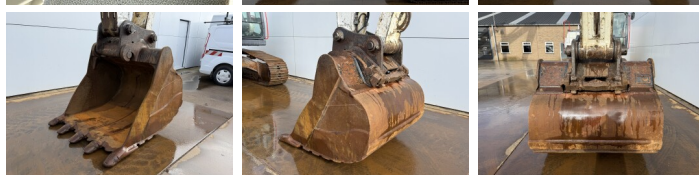

Kobelco

Kobelco SK300NLC-10

BOSS
MACHINERY

Anno **2015**
Numero di riferimento **BM007235**
Ore **10.474**

Algemeen

Genere **SK300NLC-10**
Posizione **Veldhoven, Netherlands**
Certificaat **CE + EPA**

Descrizione

Available at Boss Machinery! This Kobelco SK300NLC-10 Excavators from 2015 has an engine power of 200 kW and counts 10474 operational hours. The total weight of this Kobelco SK300NLC-10 is 31200 kg and the dimensions are 10.75 x 2.99 x 3.24. Furthermore, this SK300NLC-10 is equipped with Heated Seat, Attacco rapido, Camera, Radio, Funzione idraulica supplementare, Funzione del martello, Ingrassaggio centralizzato. The Kobelco Excavators also has a CE + EPA marking. Do you want more information or do you want to try the Kobelco SK300NLC-10 at our yard? Please let us know.

Maten / Gewichten

Dimensioni L*L*A **10.75 x 2.99 x 3.24**
Peso **31200**

Motor informatie

Marchio del motore **Hino**
?????????? ?????? **J08E-VV**
Cilindri **6**
Turbo
Capacità in kW **200**

Banden / Rupsen

Piatto % **70**
Pignone% **70**
Catena% **70**
Larghezza del piatto **60 cm**

Opties