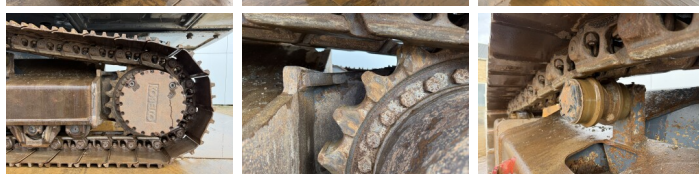

Kobelco

Kobelco SK300NLC-10

BOSS
MACHINERY

Anno **2015**
Numero di riferimento **BM007235**
Ore **10.474**

Algemeen

Genere **SK300NLC-10**
Posizione **Veldhoven, Netherlands**
Certificaat **CE + EPA**

Descrizione

Available at Boss Machinery! This Kobelco SK300NLC-10 Excavators from 2015 has an engine power of 200 kW and counts 10474 operational hours. The total weight of this Kobelco SK300NLC-10 is 31200 kg and the dimensions are 10.75 x 2.99 x 3.24. Furthermore, this SK300NLC-10 is equipped with Heated Seat, Attacco rapido, Camera, Radio, Funzione idraulica supplementare, Funzione del martello, Ingrassaggio centralizzato. The Kobelco Excavators also has a CE + EPA marking. Do you want more information or do you want to try the Kobelco SK300NLC-10 at our yard? Please let us know.

Maten / Gewichten

Dimensioni L*L*A **10.75 x 2.99 x 3.24**
Peso **31200**

Motor informatie

Marchio del motore **Hino**
?????????? ?????? **J08E-VV**
Cilindri **6**
Turbo
Capacità in kW **200**

Banden / Rupsen

Piatto % **70**
Pignone% **70**
Catena% **70**
Larghezza del piatto **60 cm**

Opties