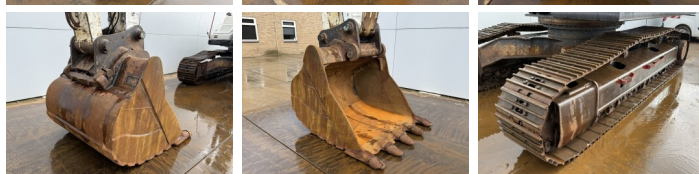

Kobelco

Kobelco SK300NLC-10

BOSS
MACHINERY

Anno **2015**
Numero di riferimento **BM007235**
Ore **10.474**

Algemeen

Genere **SK300NLC-10**
Posizione **Veldhoven, Netherlands**
Certificaat **CE + EPA**

Descrizione

Available at Boss Machinery! This Kobelco SK300NLC-10 Excavators from 2015 has an engine power of 200 kW and counts 10474 operational hours. The total weight of this Kobelco SK300NLC-10 is 31200 kg and the dimensions are 10.75 x 2.99 x 3.24. Furthermore, this SK300NLC-10 is equipped with Heated Seat, Attacco rapido, Camera, Radio, Funzione idraulica supplementare, Funzione del martello, Ingrassaggio centralizzato. The Kobelco Excavators also has a CE + EPA marking. Do you want more information or do you want to try the Kobelco SK300NLC-10 at our yard? Please let us know.

Maten / Gewichten

Dimensioni L*L*A **10.75 x 2.99 x 3.24**
Peso **31200**

Motor informatie

Marchio del motore **Hino**
?????????? ?????? **J08E-VV**
Cilindri **6**
Turbo
Capacità in kW **200**

Banden / Rupsen

Piatto % **70**
Pignone% **70**
Catena% **70**
Larghezza del piatto **60 cm**

Opties