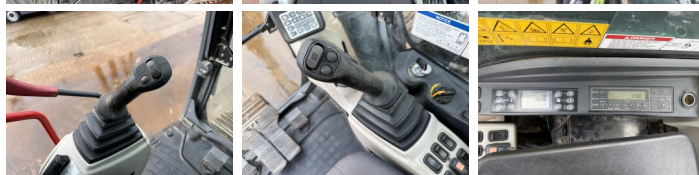

Kobelco

Kobelco SK300NLC-10

BOSS
MACHINERY

Anno **2015**
Numero di riferimento **BM007235**
Ore **10.474**

Algemeen

Genere **SK300NLC-10**
Posizione **Veldhoven, Netherlands**
Certificaat **CE + EPA**

Descrizione

Available at Boss Machinery! This Kobelco SK300NLC-10 Excavators from 2015 has an engine power of 200 kW and counts 10474 operational hours. The total weight of this Kobelco SK300NLC-10 is 31200 kg and the dimensions are 10.75 x 2.99 x 3.24. Furthermore, this SK300NLC-10 is equipped with Heated Seat, Attacco rapido, Camera, Radio, Funzione idraulica supplementare, Funzione del martello, Ingrassaggio centralizzato. The Kobelco Excavators also has a CE + EPA marking. Do you want more information or do you want to try the Kobelco SK300NLC-10 at our yard? Please let us know.

Maten / Gewichten

Dimensioni L*L*A **10.75 x 2.99 x 3.24**
Peso **31200**

Motor informatie

Marchio del motore **Hino**
?????????? ?????? **J08E-VV**
Cilindri **6**
Turbo
Capacità in kW **200**

Banden / Rupsen

Piatto % **70**
Pignone% **70**
Catena% **70**
Larghezza del piatto **60 cm**

Opties