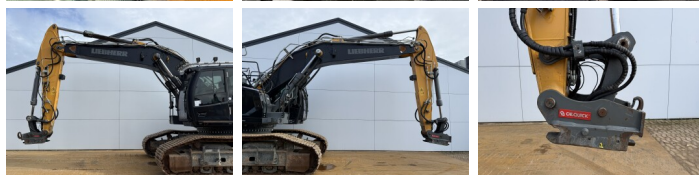

Liebherr

Liebherr R930 LC V

BOSS
MACHINERY

€ 109.500escl.

Anno **2020**
Numero di riferimento **BM007222**
Ore **7.073**

Algemeen

Genere **R930 LC-V Full spec!**
Posizione **Veldhoven, Netherlands**
Certificaat **CE**

Descrizione

Available at Boss Machinery! This Liebherr R930 LC-V Full spec! Excavators from 2020 has an engine power of 180 kW and counts 7073 operational hours. The total weight of this Liebherr R930 LC-V Full spec! is 38300 kg and the dimensions are 10.25 x 3.65 x 3.47. Furthermore, this R930 LC-V Full spec! is equipped with Camera, Radio, Heated Seat, Attacco rapido, Funzione idraulica supplementare, Funzione del martello, Ingrassaggio centralizzato. The Liebherr Excavators also has a CE marking. Do you want more information or do you want to try the Liebherr R930 LC-V Full spec! at our yard? Please let us know.

Maten / Gewichten

Dimensioni L*L*A **10.25 x 3.65 x 3.47**
Peso **38300**

Motor informatie

Marchio del motore **Liebherr**
?????????? ???? **D934 A7-25**
Cilindri **4**
Turbo
Capacità in kW **180**

Banden / Rupsen

Piatto % **30**
Pignone% **70**
Catena% **70**
Larghezza del piatto **75 cm**