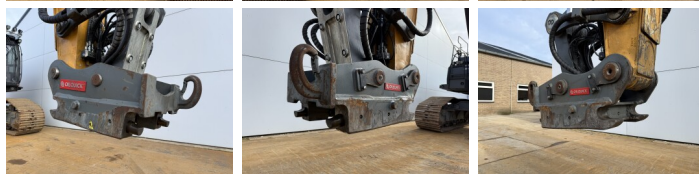

Liebherr

Liebherr R930 LC V

BOSS
MACHINERY

€ 109.500escl.

Anno **2020**
Numero di riferimento **BM007222**
Ore **7.073**

Algemeen

Genere **R930 LC-V Full spec!**
Posizione **Veldhoven, Netherlands**
Certificaat **CE**

Descrizione

Available at Boss Machinery! This Liebherr R930 LC-V Full spec! Excavators from 2020 has an engine power of 180 kW and counts 7073 operational hours. The total weight of this Liebherr R930 LC-V Full spec! is 38300 kg and the dimensions are 10.25 x 3.65 x 3.47. Furthermore, this R930 LC-V Full spec! is equipped with Camera, Radio, Heated Seat, Attacco rapido, Funzione idraulica supplementare, Funzione del martello, Ingrassaggio centralizzato. The Liebherr Excavators also has a CE marking. Do you want more information or do you want to try the Liebherr R930 LC-V Full spec! at our yard? Please let us know.

Maten / Gewichten

Dimensioni L*L*A **10.25 x 3.65 x 3.47**
Peso **38300**

Motor informatie

Marchio del motore **Liebherr**
?????????? ???? **D934 A7-25**
Cilindri **4**
Turbo
Capacità in kW **180**

Banden / Rupsen

Piatto % **30**
Pignone% **70**
Catena% **70**
Larghezza del piatto **75 cm**