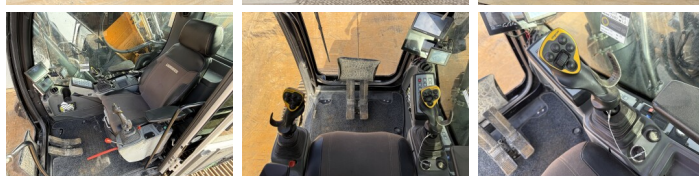

Liebherr

Liebherr R930 LC V

BOSS
MACHINERY

€ 109.500escl.

Anno **2020**
Numero di riferimento **BM007222**
Ore **7.073**

Algemeen

Genere **R930 LC-V Full spec!**
Posizione **Veldhoven, Netherlands**
Certificaat **CE**

Descrizione

Available at Boss Machinery! This Liebherr R930 LC-V Full spec! Excavators from 2020 has an engine power of 180 kW and counts 7073 operational hours. The total weight of this Liebherr R930 LC-V Full spec! is 38300 kg and the dimensions are 10.25 x 3.65 x 3.47. Furthermore, this R930 LC-V Full spec! is equipped with Camera, Radio, Heated Seat, Attacco rapido, Funzione idraulica supplementare, Funzione del martello, Ingrassaggio centralizzato. The Liebherr Excavators also has a CE marking. Do you want more information or do you want to try the Liebherr R930 LC-V Full spec! at our yard? Please let us know.

Maten / Gewichten

Dimensioni L*L*A **10.25 x 3.65 x 3.47**
Peso **38300**

Motor informatie

Marchio del motore **Liebherr**
?????????? ???? **D934 A7-25**
Cilindri **4**
Turbo
Capacità in kW **180**

Banden / Rupsen

Piatto % **30**
Pignone% **70**
Catena% **70**
Larghezza del piatto **75 cm**