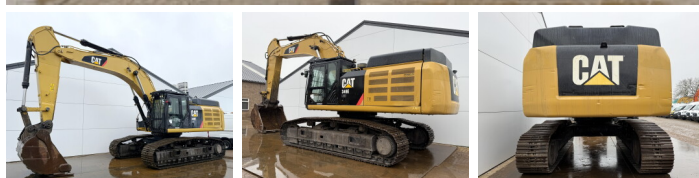

Caterpillar

Caterpillar 349ELME

BOSS
MACHINERY

€ 72.500escl.

Anno **2015**
Numero di riferimento **BM007249**
Ore **18.900**

Algemeen

Genere **349ELME**
Posizione **Veldhoven, Netherlands**
Certificaat **CE**

Descrizione

Available at Boss Machinery! This Caterpillar 349ELME Excavators from 2015 has an engine power of 317 kW and counts 18900 operational hours. The total weight of this Caterpillar 349ELME is 52200 kg and the dimensions are 11.77 x 3.64 x 4.08. Furthermore, this 349ELME is equipped with Camera, Radio, Heated Seat, Ingrassaggio centralizzato. The Caterpillar Excavators also has a CE marking. Do you want more information or do you want to try the Caterpillar 349ELME at our yard? Please let us know.

Maten / Gewichten

Dimensioni L*L*A **11.77 x 3.64 x 4.08**
Peso **52200**

Motor informatie

Marchio del motore **Caterpillar**
?????????? ?????? **C13**
Cilindri **6**
Turbo
Capacità in kW **317**

Banden / Rupsen

Piatto % **70**
Pignone% **60**
Catena% **60**
Larghezza del piatto **75 cm**

Opties

Camera