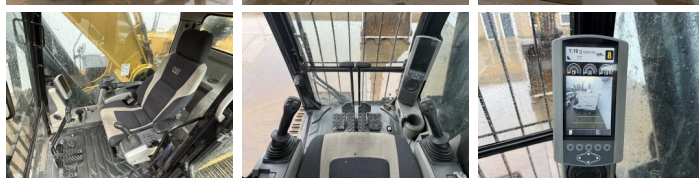

Caterpillar

Caterpillar 349ELME

BOSS
MACHINERY

€ 72.500escl.

Anno **2015**
Numero di riferimento **BM007249**
Ore **18.900**

Algemeen

Genere **349ELME**
Posizione **Veldhoven, Netherlands**
Certificaat **CE**

Descrizione

Available at Boss Machinery! This Caterpillar 349ELME Excavators from 2015 has an engine power of 317 kW and counts 18900 operational hours. The total weight of this Caterpillar 349ELME is 52200 kg and the dimensions are 11.77 x 3.64 x 4.08. Furthermore, this 349ELME is equipped with Camera, Radio, Heated Seat, Ingrassaggio centralizzato. The Caterpillar Excavators also has a CE marking. Do you want more information or do you want to try the Caterpillar 349ELME at our yard? Please let us know.

Maten / Gewichten

Dimensioni L*L*A **11.77 x 3.64 x 4.08**
Peso **52200**

Motor informatie

Marchio del motore **Caterpillar**
?????????? ?????? **C13**
Cilindri **6**
Turbo
Capacità in kW **317**

Banden / Rupsen

Piatto % **70**
Pignone% **60**
Catena% **60**
Larghezza del piatto **75 cm**

Opties

Camera