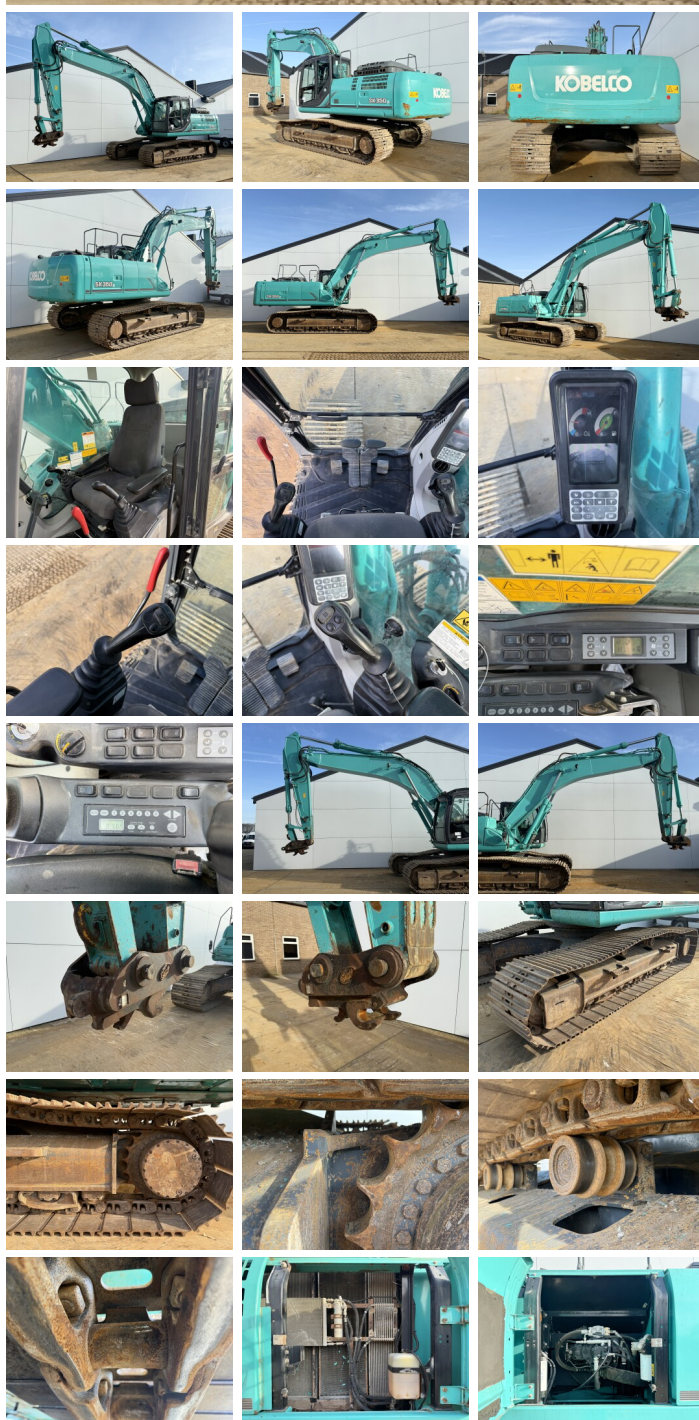

Kobelco

Kobelco SK350LC-9

BOSS
MACHINERY

€ 44.500escl.

Anno **2015**
Numero di riferimento **BM007209**
Ore **14.706**

Algemeen

Genere **SK350LC-9**
Posizione **Veldhoven, Netherlands**
Certificaat **CE**

Descrizione

Available at Boss Machinery! This Kobelco SK350LC-9 Excavators from 2015 has an engine power of 213 kW and counts 14706 operational hours. The total weight of this Kobelco SK350LC-9 is 36900 kg and the dimensions are 11.01 x 3.40 x 3.37. Furthermore, this SK350LC-9 is equipped with Radio, Heated Seat, Attacco rapido, Camera, Funzione idraulica supplementare, Funzione del martello. The Kobelco Excavators also has a CE marking. Do you want more information or do you want to try the Kobelco SK350LC-9 at our yard? Please let us know.

Maten / Gewichten

Dimensioni L*L*A **11.01 x 3.40 x 3.37**
Peso **36900**

Motor informatie

Marchio del motore **HINO**
?????????? ?????? **JO8E-UV**
Cilindri **6**
Turbo
Capacità in kW **213**

Banden / Rupsen

Piatto % **80**
Pignone% **20**
Catena% **40**
Larghezza del piatto **80 cm**