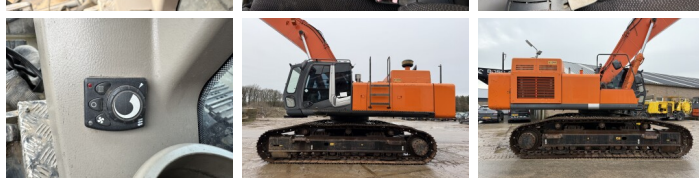

Hitachi

Hitachi ZX470LCH-3 - ZX470LCH-3 - 24mtr - Rebuild engine

€ 84.500escl.

Anno **2010**
Numero di riferimento **BM006515**
Ore **9.670**

Algemeen

Genere ZX470LCH-3 - 24mtr -
Rebuild engine
Posizione Veldhoven, Netherlands
Overig Stick: 10m - Boom: 13.50m
Certificaat CE + EPA

Descrizione

Available at Boss Machinery! This Hitachi ZX470LCH-3 - 24mtr - Rebuild engine Excavators from 2010 has an engine power of 260 kW and counts 9670 operational hours. The total weight of this Hitachi ZX470LCH-3 - 24mtr - Rebuild engine is 48100 kg and the dimensions are 18.50 x 3.84 x 3.49. Furthermore, this ZX470LCH-3 - 24mtr - Rebuild engine is equipped with Heated Seat, Camera, Radio, Funzione del martello, Ingrassaggio centralizzato. The Hitachi Excavators also has a CE + EPA marking. Do you want more information or do you want to try the Hitachi ZX470LCH-3 - 24mtr - Rebuild engine at our yard? Please let us know.

Maten / Gewichten

Dimensioni L*L*A 18.50 x 3.84 x 3.49
Bucket (m): 2.4
Peso 48100

Motor informatie

Marchio del motore Isuzu
????????? ?????? AH-6WG1X
Cilindri 6
Turbo
Capacità in kW 260

BOSS
MACHINERY

Banden / Rupsen