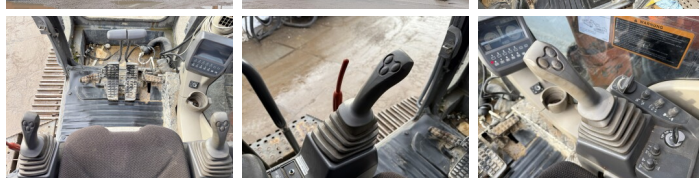

Hitachi

Hitachi ZX470LCH-3 - ZX470LCH-3 - 24mtr - Rebuild engine

€ 84.500escl.

Anno **2010**
Numero di riferimento **BM006515**
Ore **9.670**

Algemeen

Genere ZX470LCH-3 - 24mtr -
Rebuild engine
Posizione Veldhoven, Netherlands
Overig Stick: 10m - Boom: 13.50m
Certificaat CE + EPA

Descrizione

Available at Boss Machinery! This Hitachi ZX470LCH-3 - 24mtr - Rebuild engine Excavators from 2010 has an engine power of 260 kW and counts 9670 operational hours. The total weight of this Hitachi ZX470LCH-3 - 24mtr - Rebuild engine is 48100 kg and the dimensions are 18.50 x 3.84 x 3.49. Furthermore, this ZX470LCH-3 - 24mtr - Rebuild engine is equipped with Heated Seat, Camera, Radio, Funzione del martello, Ingrassaggio centralizzato. The Hitachi Excavators also has a CE + EPA marking. Do you want more information or do you want to try the Hitachi ZX470LCH-3 - 24mtr - Rebuild engine at our yard? Please let us know.

Maten / Gewichten

Dimensioni L*L*A 18.50 x 3.84 x 3.49
Bucket (m): 2.4
Peso 48100

Motor informatie

Marchio del motore Isuzu
????????? ?????? AH-6WG1X
Cilindri 6
Turbo
Capacità in kW 260

BOSS
MACHINERY

Banden / Rupsen

Piatto %	60
Pignone%	60
Catena%	80
Larghezza del piatto	75 cm

Opties

Heated Seat

Camera

Radio

Funzione del martello

Ingrassaggio centralizzato