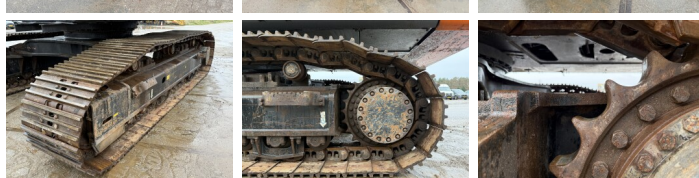

Hitachi

Hitachi ZX470LCH-3 - ZX470LCH-3 - 24mtr - Rebuild engine

€ 84.500escl.

Anno **2010**
Numero di riferimento **BM006515**
Ore **9.670**

Algemeen

Genere ZX470LCH-3 - 24mtr -
Rebuild engine
Posizione Veldhoven, Netherlands
Overig Stick: 10m - Boom: 13.50m
Certificaat CE + EPA

Descrizione

Available at Boss Machinery! This Hitachi ZX470LCH-3 - 24mtr - Rebuild engine Excavators from 2010 has an engine power of 260 kW and counts 9670 operational hours. The total weight of this Hitachi ZX470LCH-3 - 24mtr - Rebuild engine is 48100 kg and the dimensions are 18.50 x 3.84 x 3.49. Furthermore, this ZX470LCH-3 - 24mtr - Rebuild engine is equipped with Heated Seat, Camera, Radio, Funzione del martello, Ingrassaggio centralizzato. The Hitachi Excavators also has a CE + EPA marking. Do you want more information or do you want to try the Hitachi ZX470LCH-3 - 24mtr - Rebuild engine at our yard? Please let us know.

Maten / Gewichten

Dimensioni L*L*A 18.50 x 3.84 x 3.49
Bucket (m): 2.4
Peso 48100

Motor informatie

Marchio del motore Isuzu
????????? ?????? AH-6WG1X
Cilindri 6
Turbo
Capacità in kW 260

BOSS
MACHINERY

Banden / Rupsen

Piatto %	60
Pignone%	60
Catena%	80
Larghezza del piatto	75 cm

Opties

Heated Seat

Camera

Radio

Funzione del martello

Ingrassaggio centralizzato