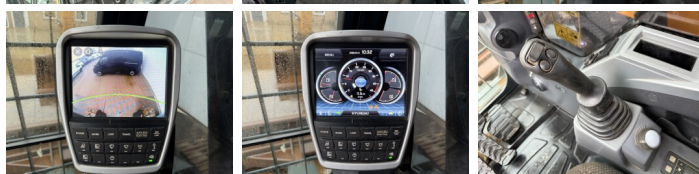

Hyundai

Hyundai HX235LCR

BOSS
MACHINERY

€ 64.500escl.

Anno **2018**
Numero di riferimento **BM007228**
Ore **6.817**

Algemeen

Genere **HX235LCR**
Posizione **Veldhoven, Netherlands**
Certificaat **CE + EPA**
Descrizione **Available at Boss Machinery! This Hyundai HX235LCR Excavators from 2018 has an engine power of 129 kW and counts 6817 operational hours. The total weight of this Hyundai HX235LCR is 25500 kg and the dimensions are 9.75 x 2.99 x 3.10. Furthermore, this HX235LCR is equipped with Radio, Heated Seat, Attacco rapido, Camera, Funzione idraulica supplementare, Funzione del martello, Ingrassaggio centralizzato. The Hyundai Excavators also has a CE + EPA marking. Do you want more information or do you want to try the Hyundai HX235LCR at our yard? Please let us know.**

Piatto % **60**
Pignone% **60**
Catena% **40**
Larghezza del piatto **60 cm**

Opties

Radio

Heated Seat

Attacco rapido

Camera

Funzione idraulica
supplementare

Funzione del martello

Ingrassaggio centralizzato