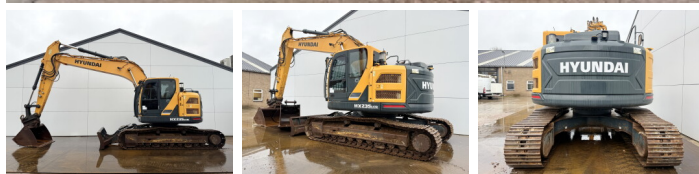

Hyundai

Hyundai HX235LCR

BOSS
MACHINERY

€ 64.500escl.

Anno **2018**
Numero di riferimento **BM007228**
Ore **6.817**

Algemeen

Genere **HX235LCR**
Posizione **Veldhoven, Netherlands**
Certificaat **CE + EPA**
Descrizione **Available at Boss Machinery! This Hyundai HX235LCR Excavators from 2018 has an engine power of 129 kW and counts 6817 operational hours. The total weight of this Hyundai HX235LCR is 25500 kg and the dimensions are 9.75 x 2.99 x 3.10. Furthermore, this HX235LCR is equipped with Radio, Heated Seat, Attacco rapido, Camera, Funzione idraulica supplementare, Funzione del martello, Ingrassaggio centralizzato. The Hyundai Excavators also has a CE + EPA marking. Do you want more information or do you want to try the Hyundai HX235LCR at our yard? Please let us know.**

Maten / Gewichten

Dimensioni L*L*A **9.75 x 2.99 x 3.10**
Peso **25500**

Motor informatie

Marchio del motore **Cummins**
?????????? ???? **QSB6.7**
Cilindri **6**
Turbo
Capacità in kW **129**

Banden / Rupsen

Piatto % **60**
Pignone% **60**
Catena% **40**
Larghezza del piatto **60 cm**