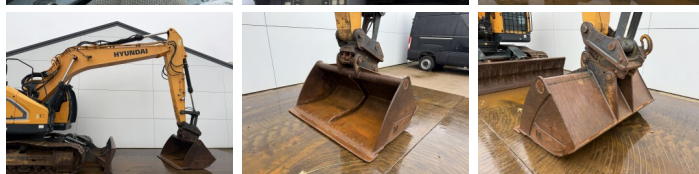

Hyundai

Hyundai HX235LCR

BOSS
MACHINERY

€ 64.500escl.

Anno **2018**
Numero di riferimento **BM007228**
Ore **6.817**

Algemeen

Genere **HX235LCR**
Posizione **Veldhoven, Netherlands**
Certificaat **CE + EPA**
Descrizione **Available at Boss Machinery! This Hyundai HX235LCR Excavators from 2018 has an engine power of 129 kW and counts 6817 operational hours. The total weight of this Hyundai HX235LCR is 25500 kg and the dimensions are 9.75 x 2.99 x 3.10. Furthermore, this HX235LCR is equipped with Radio, Heated Seat, Attacco rapido, Camera, Funzione idraulica supplementare, Funzione del martello, Ingrassaggio centralizzato. The Hyundai Excavators also has a CE + EPA marking. Do you want more information or do you want to try the Hyundai HX235LCR at our yard? Please let us know.**

Piatto % **60**
Pignone% **60**
Catena% **40**
Larghezza del piatto **60 cm**

Opties

Radio

Heated Seat

Attacco rapido

Camera

Funzione idraulica
supplementare

Funzione del martello

Ingrassaggio centralizzato