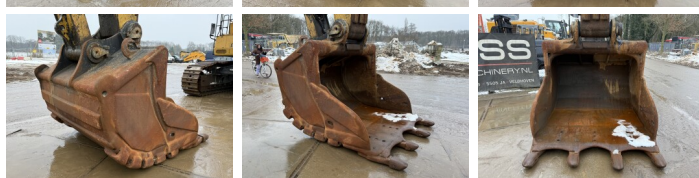

Caterpillar

Caterpillar 374FL

€ 119.000escl.

Anno **2016**
Numero di riferimento **BM007197**
Ore **13.090**

Algemeen

Genere **374FL**
Posizione **Veldhoven, Netherlands**
Dutch vehicle
Certificaat **CE + EPA**

Descrizione

Available at Boss Machinery! This Caterpillar 374FL Excavators from 2016 has an engine power of 362 kW and counts 13090 operational hours. Always worked in The Netherlands. The total weight of this Caterpillar 374FL is 73100 kg and the dimensions are 13.25 x 4.07 x 4.46. Furthermore, this 374FL is equipped with Radio, Camera, Funzione idraulica supplementare, Funzione del martello, Ingrassaggio centralizzato. The Caterpillar Excavators also has a CE + EPA marking. Do you want more information or do you want to try the Caterpillar 374FL at our yard? Please let us know.

Maten / Gewichten

Peso **73100**
Dimensioni L*L*A **13.25 x 4.07 x 4.46**

Motor informatie

Marchio del motore **Caterpillar**
?????????? ?????? **C15**
Cilindri **6**
Turbo
Capacità in kW **362**

Banden / Rupsen

Catena% **80**
Piatto % **80**
Pignone% **80**
Larghezza del piatto **65 cm**

BOSS

MACHINERY