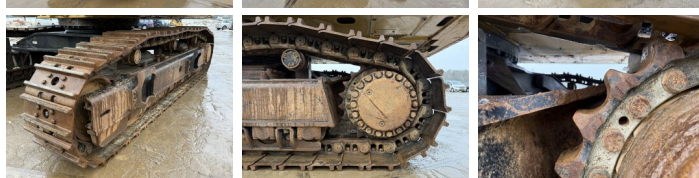

Caterpillar

Caterpillar 374FL

€ 119.000escl.

Anno **2016**
Numero di riferimento **BM007197**
Ore **13.090**

Algemeen

Genere **374FL**
Posizione **Veldhoven, Netherlands**
Dutch vehicle
Certificaat **CE + EPA**

Descrizione

Available at Boss Machinery! This Caterpillar 374FL Excavators from 2016 has an engine power of 362 kW and counts 13090 operational hours. Always worked in The Netherlands. The total weight of this Caterpillar 374FL is 73100 kg and the dimensions are 13.25 x 4.07 x 4.46. Furthermore, this 374FL is equipped with Radio, Camera, Funzione idraulica supplementare, Funzione del martello, Ingrassaggio centralizzato. The Caterpillar Excavators also has a CE + EPA marking. Do you want more information or do you want to try the Caterpillar 374FL at our yard? Please let us know.

Maten / Gewichten

Peso **73100**
Dimensioni L*L*A **13.25 x 4.07 x 4.46**

Motor informatie

Marchio del motore **Caterpillar**
?????????? ?????? **C15**
Cilindri **6**
Turbo
Capacità in kW **362**

Banden / Rupsen

Catena% **80**
Piatto % **80**
Pignone% **80**
Larghezza del piatto **65 cm**

BOSS

MACHINERY