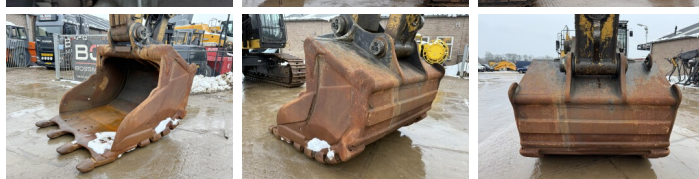

Caterpillar

Caterpillar 374FL

€ 119.000escl.

Anno **2016**
Numero di riferimento **BM007197**
Ore **13.090**

Algemeen

Genere **374FL**
Posizione **Veldhoven, Netherlands**
Dutch vehicle
Certificaat **CE + EPA**

Descrizione

Available at Boss Machinery! This Caterpillar 374FL Excavators from 2016 has an engine power of 362 kW and counts 13090 operational hours. Always worked in The Netherlands. The total weight of this Caterpillar 374FL is 73100 kg and the dimensions are 13.25 x 4.07 x 4.46. Furthermore, this 374FL is equipped with Radio, Camera, Funzione idraulica supplementare, Funzione del martello, Ingrassaggio centralizzato. The Caterpillar Excavators also has a CE + EPA marking. Do you want more information or do you want to try the Caterpillar 374FL at our yard? Please let us know.

Maten / Gewichten

Peso **73100**
Dimensioni L*L*A **13.25 x 4.07 x 4.46**

Motor informatie

Marchio del motore **Caterpillar**
?????????? ?????? **C15**
Cilindri **6**
Turbo
Capacità in kW **362**

Banden / Rupsen

Catena% **80**
Piatto % **80**
Pignone% **80**
Larghezza del piatto **65 cm**

BOSS

MACHINERY