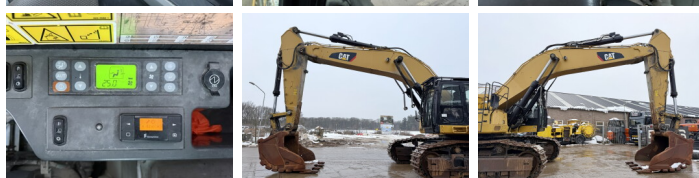

Caterpillar

Caterpillar 374FL

€ 119.000escl.

Anno **2016**
Numero di riferimento **BM007197**
Ore **13.090**

Algemeen

Genere **374FL**
Posizione **Veldhoven, Netherlands**
Dutch vehicle
Certificaat **CE + EPA**

Descrizione

Available at Boss Machinery! This Caterpillar 374FL Excavators from 2016 has an engine power of 362 kW and counts 13090 operational hours. Always worked in The Netherlands. The total weight of this Caterpillar 374FL is 73100 kg and the dimensions are 13.25 x 4.07 x 4.46. Furthermore, this 374FL is equipped with Radio, Camera, Funzione idraulica supplementare, Funzione del martello, Ingrassaggio centralizzato. The Caterpillar Excavators also has a CE + EPA marking. Do you want more information or do you want to try the Caterpillar 374FL at our yard? Please let us know.

Maten / Gewichten

Peso **73100**
Dimensioni L*L*A **13.25 x 4.07 x 4.46**

Motor informatie

Marchio del motore **Caterpillar**
?????????? ?????? **C15**
Cilindri **6**
Turbo
Capacità in kW **362**

Banden / Rupsen

Catena% **80**
Piatto % **80**
Pignone% **80**
Larghezza del piatto **65 cm**

BOSS

MACHINERY