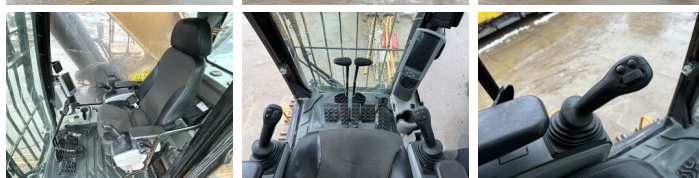

Caterpillar

Caterpillar 374FL

€ 119.000escl.

Anno **2016**
Numero di riferimento **BM007197**
Ore **13.090**

Algemeen

Genere **374FL**
Posizione **Veldhoven, Netherlands**
Dutch vehicle
Certificaat **CE + EPA**

Descrizione

Available at Boss Machinery! This Caterpillar 374FL Excavators from 2016 has an engine power of 362 kW and counts 13090 operational hours. Always worked in The Netherlands. The total weight of this Caterpillar 374FL is 73100 kg and the dimensions are 13.25 x 4.07 x 4.46. Furthermore, this 374FL is equipped with Radio, Camera, Funzione idraulica supplementare, Funzione del martello, Ingrassaggio centralizzato. The Caterpillar Excavators also has a CE + EPA marking. Do you want more information or do you want to try the Caterpillar 374FL at our yard? Please let us know.

Maten / Gewichten

Peso **73100**
Dimensioni L*L*A **13.25 x 4.07 x 4.46**

Motor informatie

Marchio del motore **Caterpillar**
?????????? ?????? **C15**
Cilindri **6**
Turbo
Capacità in kW **362**

Banden / Rupsen

Catena% **80**
Piatto % **80**
Pignone% **80**
Larghezza del piatto **65 cm**

BOSS

MACHINERY