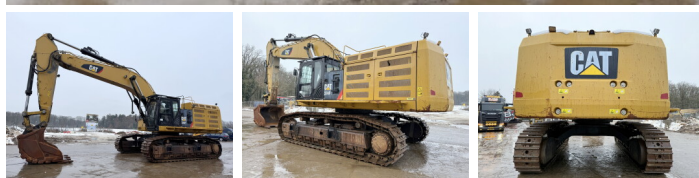

Caterpillar

Caterpillar 374FL

€ 119.000escl.

Anno **2016**
Numero di riferimento **BM007197**
Ore **13.090**

Algemeen

Genere **374FL**
Posizione **Veldhoven, Netherlands**
Dutch vehicle
Certificaat **CE + EPA**

Descrizione

Available at Boss Machinery! This Caterpillar 374FL Excavators from 2016 has an engine power of 362 kW and counts 13090 operational hours. Always worked in The Netherlands. The total weight of this Caterpillar 374FL is 73100 kg and the dimensions are 13.25 x 4.07 x 4.46. Furthermore, this 374FL is equipped with Radio, Camera, Funzione idraulica supplementare, Funzione del martello, Ingrassaggio centralizzato. The Caterpillar Excavators also has a CE + EPA marking. Do you want more information or do you want to try the Caterpillar 374FL at our yard? Please let us know.

Maten / Gewichten

Peso **73100**
Dimensioni L*L*A **13.25 x 4.07 x 4.46**

Motor informatie

Marchio del motore **Caterpillar**
?????????? ?????? **C15**
Cilindri **6**
Turbo
Capacità in kW **362**

Banden / Rupsen

Catena% **80**
Piatto % **80**
Pignone% **80**
Larghezza del piatto **65 cm**

BOSS

MACHINERY