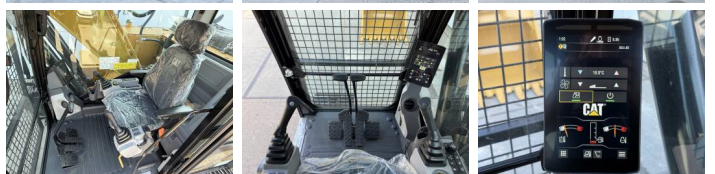

Caterpillar

Caterpillar 323D3

€ 88.500escl.

Anno **2026**
Numero di riferimento **BM006735**
Ore **5**

Algemeen

Genere 323D3
Posizione Veldhoven, Netherlands
Available at Boss Machinery! This Caterpillar 323D3 Excavators from 2026 has an engine power of 113 kW and counts 5 operational hours. The total weight of this Caterpillar 323D3 is 22600 kg and the dimensions are 9.70 x 3.00 x 3.30. Furthermore, this 323D3 is equipped with Bluetooth, Aria condizionata, Radio, Funzione idraulica supplementare, Funzione del martello. Do you want more information or do you want to try the Caterpillar 323D3 at our yard? Please let us know.

Maten / Gewichten

Peso 22600
Dimensioni L*L*A 9.70 x 3.00 x 3.30

Motor informatie

Marchio del motore Caterpillar
C7.1
Turbo
Capacità in kW 113

Banden / Rupsen

Pignone% 100
Catena% 100
Piatto % 100
Larghezza del piatto 60 cm

Opties

Bluetooth
Aria condizionata
Radio

BOSS
MACHINERY