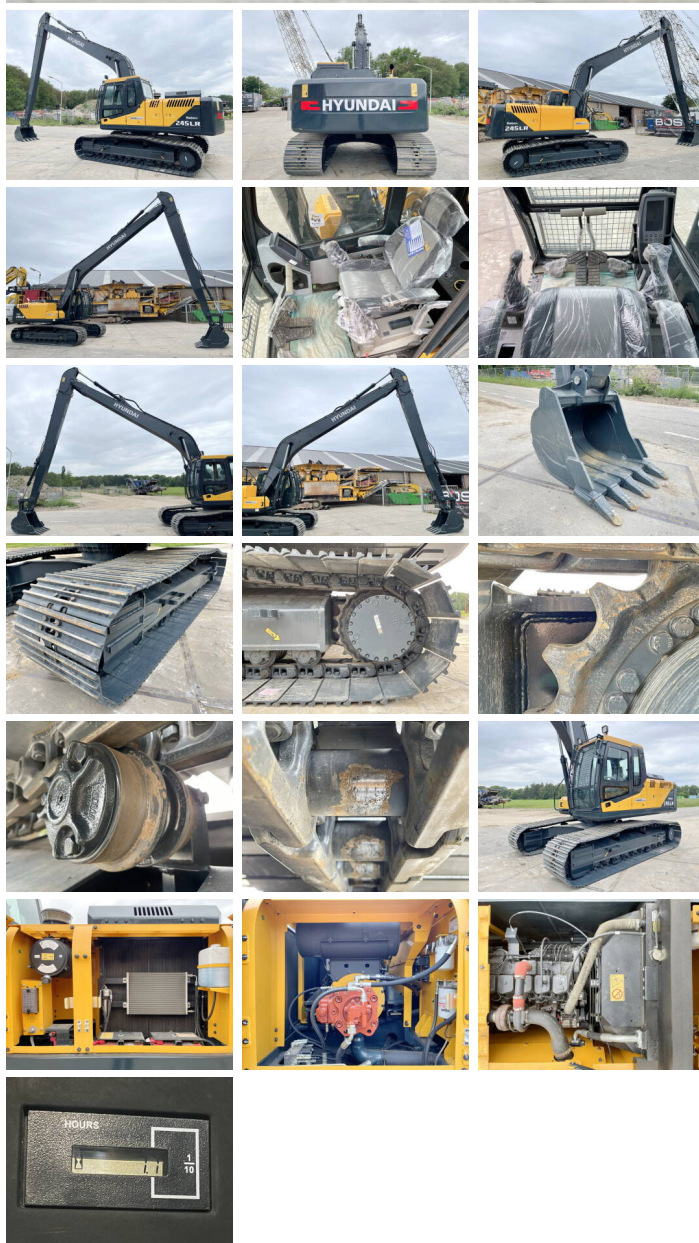

Hyundai

Hyundai R245LR New unused

€ 82.500escl.

Anno **2026**
Numero di riferimento **BM005575**
Ore **5**

Algemeen

Genere R245LR *Original Factory longreach*
Posizione Veldhoven, Netherlands
Certificaat NOT FOR SALE IN EU / NO CE MARK
Beschreibung Available at Boss Machinery! This Hyundai R245LR *Original Factory longreach* Excavators from 2026 has an engine power of 104 kW and counts 5 operational hours. The total weight of this Hyundai R245LR *Original Factory longreach* is 24500 kg and the dimensions are 12.10 x 3.19 x 3.30. Furthermore, this R245LR *Original Factory longreach* is equipped with Aria condizionata, Bluetooth, Radio. The Hyundai Excavators also has a NOT FOR SALE IN EU / NO CE MARK marking. Do you want more information or do you want to try the Hyundai R245LR *Original Factory longreach* at our yard? Please let us know.

Maten / Gewichten

Peso 24500 kg
Dimensioni L*L*A 12.10 x 3.19 x 3.30

Motor informatie

Marchio del motore Cummins
????????? ?????
Turbo
Capacità in kW 104

Banden / Rupsen

Catena% 100

BOSS

MACHINERY

Piatto %	100
Pignone%	100
Larghezza del piatto	80 cm

Opties

Aria condizionata

Bluetooth

Radio