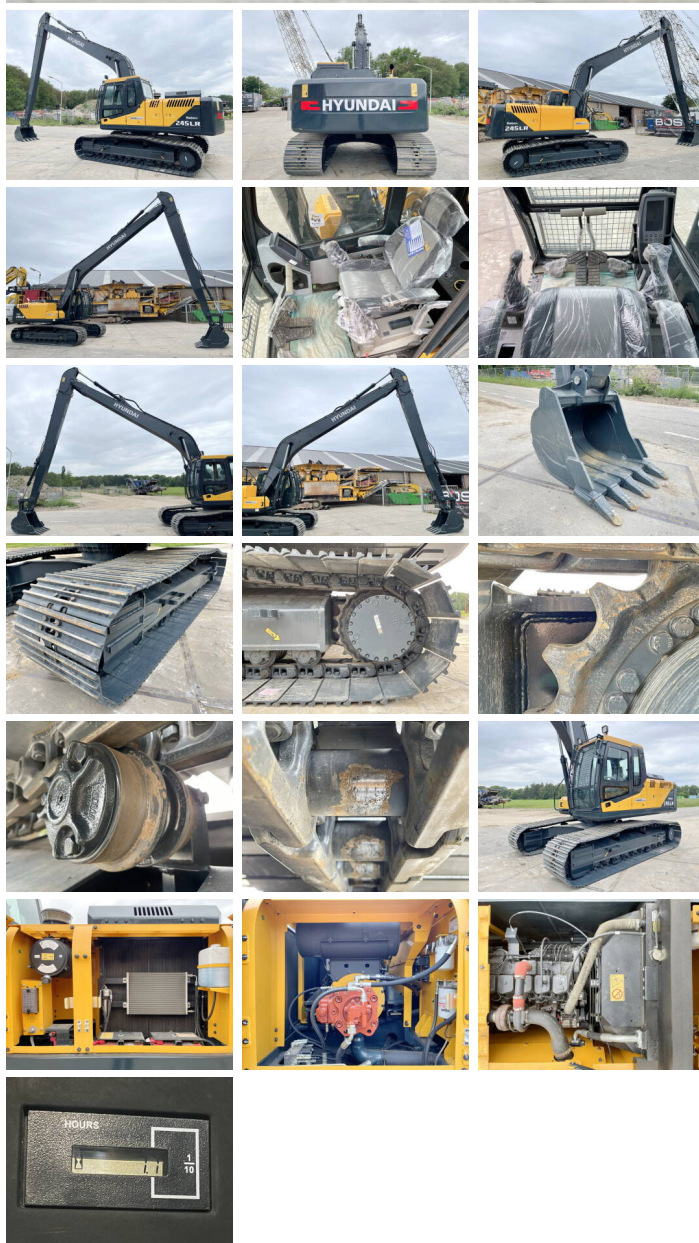

Hyundai

Hyundai R245LR New - Unused

€ 82.500escl.

Anno **2026**
Numero di riferimento **BM005575**
Ore **5**

Algemeen

Genere R245LR *Original Factory longreach*
Posizione Veldhoven, Netherlands
Certificaat NOT FOR SALE IN EU / NO CE MARK
Available at Boss Machinery! This Hyundai R245LR *Original Factory longreach* Excavators from 2026 has an engine power of 104 kW and counts 5 operational hours. The total weight of this Hyundai R245LR *Original Factory longreach* is 24500 kg and the dimensions are 12.10 x 3.19 x 3.30. Furthermore, this R245LR *Original Factory longreach* is equipped with Aria condizionata, Bluetooth, Radio. The Hyundai Excavators also has a NOT FOR SALE IN EU / NO CE MARK marking. Do you want more information or do you want to try the Hyundai R245LR *Original Factory longreach* at our yard? Please let us know.

Descrizione

Maten / Gewichten

Peso 24500 kg
Dimensioni L*L*A 12.10 x 3.19 x 3.30

Motor informatie

Marchio del motore Cummins
????????? ?????
Turbo
Capacità in kW 104

Banden / Rupsen

Piatto % 100

BOSS
MACHINERY

Pignone%	100
Catena%	100
Larghezza del piatto	80 cm

Opties

Aria condizionata

Bluetooth

Radio