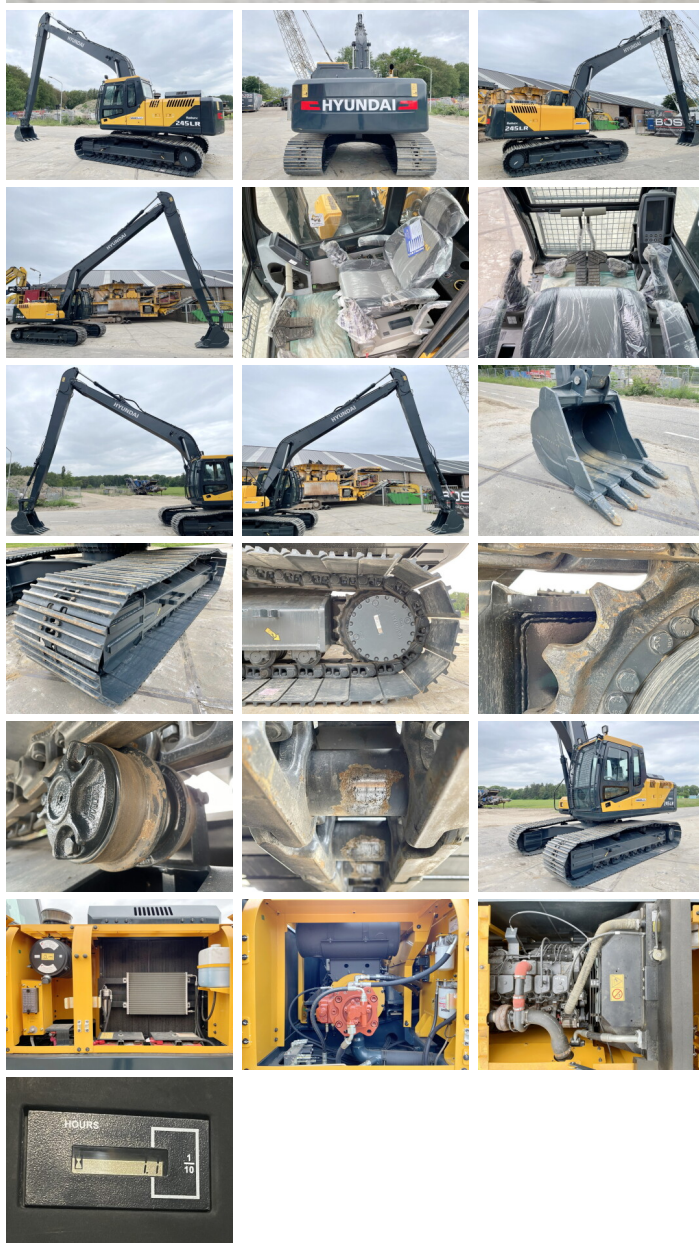

Hyundai

Hyundai R245LR New - Unused

€ 82.500escl.

Anno **2026**
Numero di riferimento **BM005575**
Ore **5**

Algemeen

Genere R245LR *Original Factory longreach*
Posizione Veldhoven, Netherlands
Certificaat NOT FOR SALE IN EU / NO CE MARK
Available at Boss Machinery! This Hyundai R245LR *Original Factory longreach* Excavators from 2026 has an engine power of 104 kW and counts 5 operational hours. The total weight of this Hyundai R245LR *Original Factory longreach* is 24500 kg and the dimensions are 12.10 x 3.19 x 3.30. Furthermore, this R245LR *Original Factory longreach* is equipped with Bluetooth, Radio, Aria condizionata. The Hyundai Excavators also has a NOT FOR SALE IN EU / NO CE MARK marking. Do you want more information or do you want to try the Hyundai R245LR *Original Factory longreach* at our yard? Please let us know.

Maten / Gewichten

Dimensioni L*L*A 12.10 x 3.19 x 3.30
Peso 24500 kg

Motor informatie

Marchio del motore Cummins
????????? ????? 6BT5.9C
Turbo
Capacità in kW 104

Banden / Rupsen

Piatto % 100

BOSS

MACHINERY

Pignone%	100
Catena%	100
Larghezza del piatto	80 cm

Opties

Bluetooth

Radio

Aria condizionata