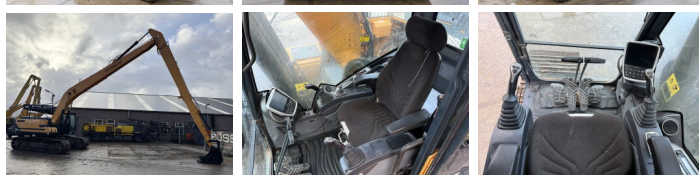

Descrizione

Available at Boss Machinery! This Hyundai HX300LR - 18 meter Long Reach Excavators from 2016 has an engine power of 171 kW and counts 8748 operational hours. The total weight of this Hyundai HX300LR - 18 meter Long Reach is 34870 kg and the dimensions are 14.75 x 3.40 x 3.47. Furthermore, this HX300LR - 18 meter Long Reach is equipped with Radio, Camera, Funzione del martello, Ingrassaggio centralizzato. The Hyundai Excavators also has a CE + EPA marking. Do you want more information or do you want to try the Hyundai HX300LR - 18 meter Long Reach at our yard? Please let us know.

Maten / Gewichten

Peso 34870
Dimensioni L*L*A 14.75 x 3.40 x 3.47

Motor informatie

Marchio del motore Cummins
?????????? ???? QSB6.7
Cilindri 6
Turbo
Capacità in kW 171

Banden / Rupsen

BOSS

MACHINERY

Piatto %	80
Pignone%	60
Catena%	50
Larghezza del piatto	80 cm