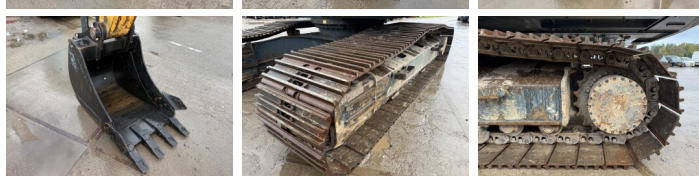

Descrizione

Available at Boss Machinery! This Hyundai HX300LR - 18 meter Long Reach Excavators from 2016 has an engine power of 171 kW and counts 8748 operational hours. The total weight of this Hyundai HX300LR - 18 meter Long Reach is 34870 kg and the dimensions are 14.75 x 3.40 x 3.47. Furthermore, this HX300LR - 18 meter Long Reach is equipped with Radio, Camera, Funzione del martello, Ingrassaggio centralizzato. The Hyundai Excavators also has a CE + EPA marking. Do you want more information or do you want to try the Hyundai HX300LR - 18 meter Long Reach at our yard? Please let us know.

Maten / Gewichten

Peso 34870
Dimensioni L*L*A 14.75 x 3.40 x 3.47

Motor informatie

Marchio del motore Cummins
?????????? ???? QSB6.7
Cilindri 6
Turbo
Capacità in kW 171

Banden / Rupsen

BOSS

MACHINERY

Piatto %	80
Pignone%	60
Catena%	50
Larghezza del piatto	80 cm