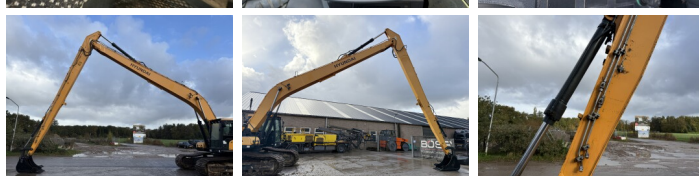

Hyundai

Hyundai HX300LR - 18 meter Long Reach

€ 79.500escl.

Anno **2016**
Numero di riferimento **BM006997**
Ore **8.748**

Algemeen

Genere HX300LR - 18 meter Long Reach
Posizione Veldhoven, Netherlands
Overig Stick 7.90 meter - Boom 10.15 meter
Certificaat CE + EPA

Descrizione

Available at Boss Machinery! This Hyundai HX300LR - 18 meter Long Reach Excavators from 2016 has an engine power of 171 kW and counts 8748 operational hours. The total weight of this Hyundai HX300LR - 18 meter Long Reach is 34870 kg and the dimensions are 14.75 x 3.40 x 3.47. Furthermore, this HX300LR - 18 meter Long Reach is equipped with Radio, Camera, Funzione del martello, Ingrassaggio centralizzato. The Hyundai Excavators also has a CE + EPA marking. Do you want more information or do you want to try the Hyundai HX300LR - 18 meter Long Reach at our yard? Please let us know.

Maten / Gewichten

Peso 34870
Dimensioni L*L*A 14.75 x 3.40 x 3.47

Motor informatie

Marchio del motore Cummins
?????????? ???? QSB6.7
Cilindri 6
Turbo
Capacità in kW 171

Banden / Rupsen

BOSS

MACHINERY

Piatto %	80
Pignone%	60
Catena%	50
Larghezza del piatto	80 cm