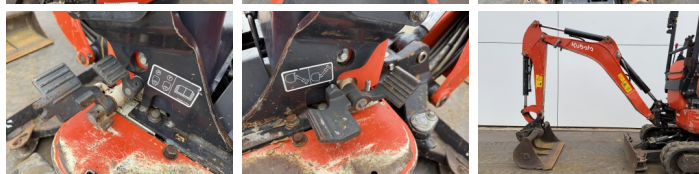

Kubota

Kubota U10-3

BOSS
MACHINERY

€ 8.900escl.

Anno **2019**
Numero di riferimento **BM006877**
Ore **1.173**

Algemeen

Genere U10-3
Posizione Veldhoven, Netherlands
Certificaat CE

Descrizione

Available at Boss Machinery! This Kubota U10-3 Excavators from 2019 has an engine power of 8 kW and counts 1173 operational hours. The total weight of this Kubota U10-3 is 1120 kg and the dimensions are 2.91 x 0.83 x 1.65. Furthermore, this U10-3 is equipped with Attacco rapido, Funzione idraulica supplementare, Funzione del martello. The Kubota Excavators also has a CE marking. Do you want more information or do you want to try the Kubota U10-3 at our yard? Please let us know.

Maten / Gewichten

Dimensioni L*L*A 2.91 x 0.83 x 1.65
Peso 1120

Motor informatie

Marchio del motore Kubota
?????????? ?????? D722
Cilindri 3
Capacità in kW 8

Banden / Rupsen

Piatto % 30
Catena% 40
Pignone% 60

Opties

Attacco rapido
Funzione idraulica supplementare