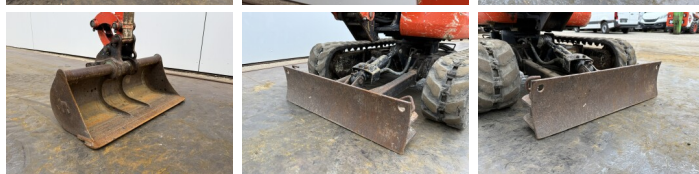

Available at Boss Machinery! This Kubota U10-3 Excavators from 2019 has an engine power of 8 kW and counts 1173 operational hours. The total weight of this Kubota U10-3 is 1120 kg and the dimensions are 2.91 x 0.83 x 1.65. Furthermore, this U10-3 is equipped with Attacco rapido, Funzione idraulica supplementare, Funzione del martello. The Kubota Excavators also has a CE marking. Do you want more information or do you want to try the Kubota U10-3 at our yard? Please let us know.

Opties

Attacco rapido
Funzione idraulica supplementare

Funzione del martello