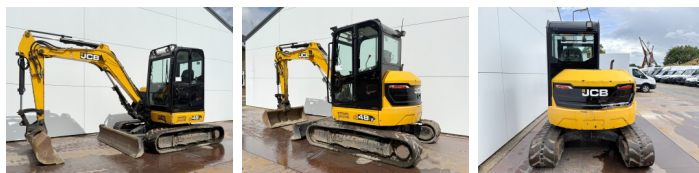

JCB

JCB 48Z-1

€ 22.750escl.

Anno **2018**
Numero di riferimento **BM006870**
Ore **2.703**

Algemeen

Genere **48Z-1**
Posizione **Veldhoven, Netherlands**
Certificaat **CE**

Descrizione

Available at Boss Machinery! This JCB 48Z-1 Excavators from 2018 has an engine power of 36 kW and counts 2703 operational hours. The total weight of this JCB 48Z-1 is 4792 kg and the dimensions are 5.35 x 1.97 x 2.53. Furthermore, this 48Z-1 is equipped with Attacco rapido, Radio, Funzione idraulica supplementare, Funzione del martello. The JCB Excavators also has a CE marking. Do you want more information or do you want to try the JCB 48Z-1 at our yard? Please let us know.

Maten / Gewichten

Dimensioni L*L*A **5.35 x 1.97 x 2.53**
Peso **4792**

Motor informatie

Marchio del motore **Perkins**
?????????? ?????? **404D-22**
Cilindri **4**
Capacità in kW **36**

Banden / Rupsen

Piatto % **80**
Pignone% **80**
Catena% **70**
Larghezza del piatto **42 cm**

Opties

Attacco rapido
Radio

BOSS

MACHINERY