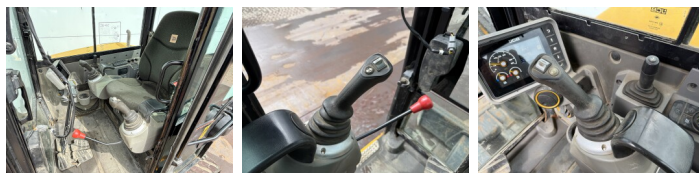

JCB

JCB 48Z-1

€ 22.750escl.

Anno **2018**
Numero di riferimento **BM006870**
Ore **2.703**

Algemeen

Genere **48Z-1**
Posizione **Veldhoven, Netherlands**
Certificaat **CE**

Descrizione

Available at Boss Machinery! This JCB 48Z-1 Excavators from 2018 has an engine power of 36 kW and counts 2703 operational hours. The total weight of this JCB 48Z-1 is 4792 kg and the dimensions are 5.35 x 1.97 x 2.53. Furthermore, this 48Z-1 is equipped with Attacco rapido, Radio, Funzione idraulica supplementare, Funzione del martello. The JCB Excavators also has a CE marking. Do you want more information or do you want to try the JCB 48Z-1 at our yard? Please let us know.

Opties

Attacco rapido
Radio

BOSS

MACHINERY

Funzione idraulica
supplementare
Funzione del martello