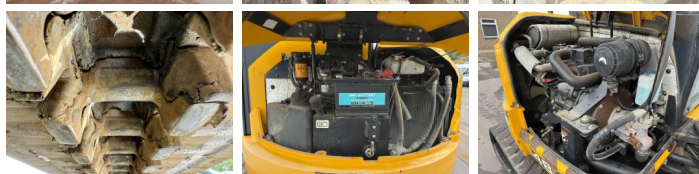

JCB

JCB 48Z-1

€ 22.750escl.

Anno **2018**
Numero di riferimento **BM006870**
Ore **2.703**

Algemeen

Genere **48Z-1**
Posizione **Veldhoven, Netherlands**
Certificaat **CE**

Descrizione

Available at Boss Machinery! This JCB 48Z-1 Excavators from 2018 has an engine power of 36 kW and counts 2703 operational hours. The total weight of this JCB 48Z-1 is 4792 kg and the dimensions are 5.35 x 1.97 x 2.53. Furthermore, this 48Z-1 is equipped with Attacco rapido, Radio, Funzione idraulica supplementare, Funzione del martello. The JCB Excavators also has a CE marking. Do you want more information or do you want to try the JCB 48Z-1 at our yard? Please let us know.

Opties

Attacco rapido
Radio

BOSS

MACHINERY

Funzione idraulica
supplementare
Funzione del martello