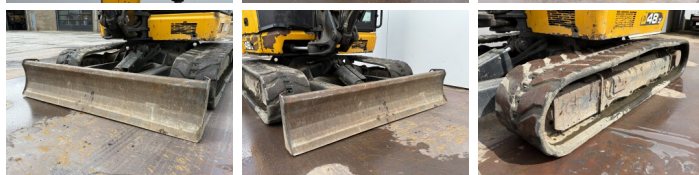

JCB

JCB 48Z-1

€ 22.750escl.

Anno **2018**
Numero di riferimento **BM006870**
Ore **2.703**

Algemeen

Genere **48Z-1**
Posizione **Veldhoven, Netherlands**
Certificaat **CE**

Descrizione

Available at Boss Machinery! This JCB 48Z-1 Excavators from 2018 has an engine power of 36 kW and counts 2703 operational hours. The total weight of this JCB 48Z-1 is 4792 kg and the dimensions are 5.35 x 1.97 x 2.53. Furthermore, this 48Z-1 is equipped with Attacco rapido, Radio, Funzione idraulica supplementare, Funzione del martello. The JCB Excavators also has a CE marking. Do you want more information or do you want to try the JCB 48Z-1 at our yard? Please let us know.

Maten / Gewichten

Dimensioni L*L*A **5.35 x 1.97 x 2.53**
Peso **4792**

Motor informatie

Marchio del motore **Perkins**
?????????? ?????? **404D-22**
Cilindri **4**
Capacità in kW **36**

Banden / Rupsen

Piatto % **80**
Pignone% **80**
Catena% **70**
Larghezza del piatto **42 cm**

Opties

Attacco rapido
Radio

BOSS

MACHINERY

Funzione idraulica
supplementare
Funzione del martello