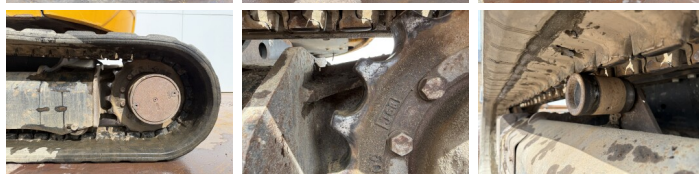

JCB

JCB 48Z-1

€ 22.750escl.

Anno **2018**
Numero di riferimento **BM006870**
Ore **2.703**

Algemeen

Genere **48Z-1**
Posizione **Veldhoven, Netherlands**
Certificaat **CE**

Descrizione

Available at Boss Machinery! This JCB 48Z-1 Excavators from 2018 has an engine power of 36 kW and counts 2703 operational hours. The total weight of this JCB 48Z-1 is 4792 kg and the dimensions are 5.35 x 1.97 x 2.53. Furthermore, this 48Z-1 is equipped with Attacco rapido, Radio, Funzione idraulica supplementare, Funzione del martello. The JCB Excavators also has a CE marking. Do you want more information or do you want to try the JCB 48Z-1 at our yard? Please let us know.

Maten / Gewichten

Dimensioni L*L*A **5.35 x 1.97 x 2.53**
Peso **4792**

Motor informatie

Marchio del motore **Perkins**
?????????? ?????? **404D-22**
Cilindri **4**
Capacità in kW **36**

Banden / Rupsen

Piatto % **80**
Pignone% **80**
Catena% **70**
Larghezza del piatto **42 cm**

Opties

Attacco rapido
Radio

BOSS

MACHINERY

Funzione idraulica
supplementare
Funzione del martello