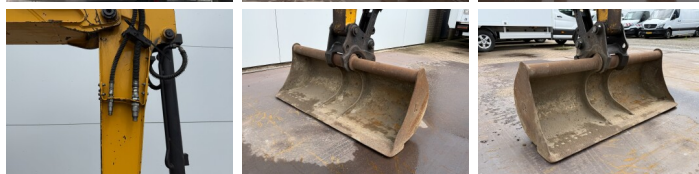

JCB

JCB 48Z-1

€ 22.750escl.

Anno **2018**
Numero di riferimento **BM006870**
Ore **2.703**

Algemeen

Genere **48Z-1**
Posizione **Veldhoven, Netherlands**
Certificaat **CE**

Descrizione

Available at Boss Machinery! This JCB 48Z-1 Excavators from 2018 has an engine power of 36 kW and counts 2703 operational hours. The total weight of this JCB 48Z-1 is 4792 kg and the dimensions are 5.35 x 1.97 x 2.53. Furthermore, this 48Z-1 is equipped with Attacco rapido, Radio, Funzione idraulica supplementare, Funzione del martello. The JCB Excavators also has a CE marking. Do you want more information or do you want to try the JCB 48Z-1 at our yard? Please let us know.

Maten / Gewichten

Dimensioni L*L*A **5.35 x 1.97 x 2.53**
Peso **4792**

Motor informatie

Marchio del motore **Perkins**
?????????? ?????? **404D-22**
Cilindri **4**
Capacità in kW **36**

Banden / Rupsen

Piatto % **80**
Pignone% **80**
Catena% **70**
Larghezza del piatto **42 cm**

Opties

Attacco rapido
Radio

BOSS

MACHINERY

Funzione idraulica
supplementare
Funzione del martello