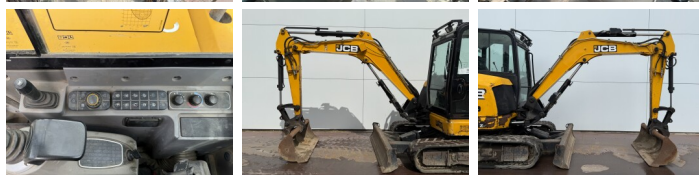

JCB

JCB 48Z-1

€ 22.750escl.

Anno **2018**
Numero di riferimento **BM006870**
Ore **2.703**

Algemeen

Genere **48Z-1**
Posizione **Veldhoven, Netherlands**
Certificaat **CE**

Descrizione

Available at Boss Machinery! This JCB 48Z-1 Excavators from 2018 has an engine power of 36 kW and counts 2703 operational hours. The total weight of this JCB 48Z-1 is 4792 kg and the dimensions are 5.35 x 1.97 x 2.53. Furthermore, this 48Z-1 is equipped with Attacco rapido, Radio, Funzione idraulica supplementare, Funzione del martello. The JCB Excavators also has a CE marking. Do you want more information or do you want to try the JCB 48Z-1 at our yard? Please let us know.

Maten / Gewichten

Dimensioni L*L*A **5.35 x 1.97 x 2.53**
Peso **4792**

Motor informatie

Marchio del motore **Perkins**
?????????? ?????? **404D-22**
Cilindri **4**
Capacità in kW **36**

Banden / Rupsen

Piatto % **80**
Pignone% **80**
Catena% **70**
Larghezza del piatto **42 cm**

Opties

Attacco rapido
Radio

BOSS

MACHINERY