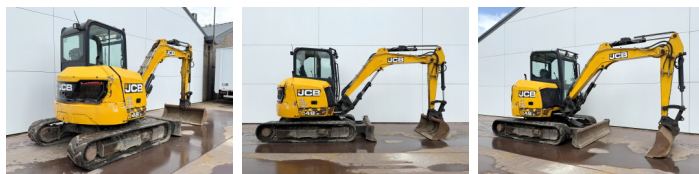

JCB

JCB 48Z-1

€ 22.750escl.

Anno **2018**
Numero di riferimento **BM006870**
Ore **2.703**

Algemeen

Genere **48Z-1**
Posizione **Veldhoven, Netherlands**
Certificaat **CE**

Descrizione

Available at Boss Machinery! This JCB 48Z-1 Excavators from 2018 has an engine power of 36 kW and counts 2703 operational hours. The total weight of this JCB 48Z-1 is 4792 kg and the dimensions are 5.35 x 1.97 x 2.53. Furthermore, this 48Z-1 is equipped with Attacco rapido, Radio, Funzione idraulica supplementare, Funzione del martello. The JCB Excavators also has a CE marking. Do you want more information or do you want to try the JCB 48Z-1 at our yard? Please let us know.

Maten / Gewichten

Dimensioni L*L*A **5.35 x 1.97 x 2.53**
Peso **4792**

Motor informatie

Marchio del motore **Perkins**
?????????? ?????? **404D-22**
Cilindri **4**
Capacità in kW **36**

Banden / Rupsen

Piatto % **80**
Pignone% **80**
Catena% **70**
Larghezza del piatto **42 cm**

Opties

Attacco rapido
Radio

BOSS

MACHINERY