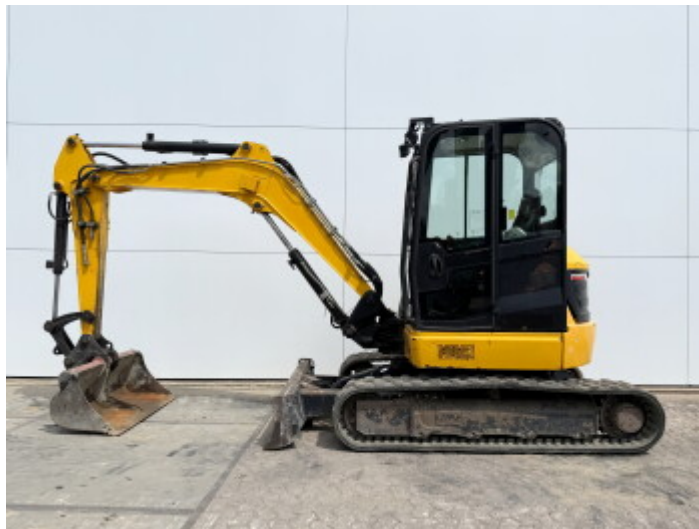

JCB

JCB 48Z-1

€ 22.750escl.

Anno **2018**
Numero di riferimento **BM006867**
Ore **2.384**

Algemeen

Genere **48Z-1**
Posizione **Veldhoven, Netherlands**
Certificaat **CE**

Descrizione

Available at Boss Machinery! This JCB 48Z-1 Excavators from 2018 has an engine power of 36 kW and counts 2384 operational hours. The total weight of this JCB 48Z-1 is 4792 kg and the dimensions are 5.35 x 1.97 x 2.54. Furthermore, this 48Z-1 is equipped with Attacco rapido, Radio, Funzione idraulica supplementare, Funzione del martello. The JCB Excavators also has a CE marking. Do you want more information or do you want to try the JCB 48Z-1 at our yard? Please let us know.

Maten / Gewichten

Dimensioni L*L*A **5.35 x 1.97 x 2.54**
Peso **4792**

Motor informatie

Marchio del motore **Perkins**
?????????? ?????? **404D-22**
Cilindri **4**
Capacità in kW **36**

Banden / Rupsen

Piatto % **80**
Pignone% **80**
Catena% **70**
Larghezza del piatto **42 cm**

Opties

Attacco rapido
Radio

BOSS

MACHINERY