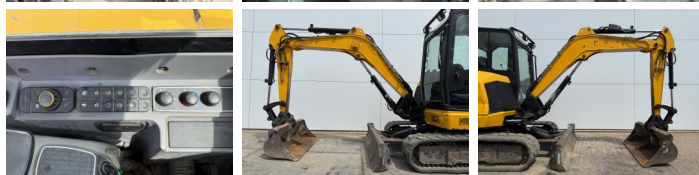

JCB

JCB 48Z-1

€ 22.750escl.

Anno **2018**
Numero di riferimento **BM006867**
Ore **2.384**

Algemeen

Genere **48Z-1**
Posizione **Veldhoven, Netherlands**
Certificaat **CE**

Descrizione

Available at Boss Machinery! This JCB 48Z-1 Excavators from 2018 has an engine power of 36 kW and counts 2384 operational hours. The total weight of this JCB 48Z-1 is 4792 kg and the dimensions are 5.35 x 1.97 x 2.54. Furthermore, this 48Z-1 is equipped with Attacco rapido, Radio, Funzione idraulica supplementare, Funzione del martello. The JCB Excavators also has a CE marking. Do you want more information or do you want to try the JCB 48Z-1 at our yard? Please let us know.

Maten / Gewichten

Dimensioni L*L*A **5.35 x 1.97 x 2.54**
Peso **4792**

Motor informatie

Marchio del motore **Perkins**
?????????? ?????? **404D-22**
Cilindri **4**
Capacità in kW **36**

Banden / Rupsen

Piatto % **80**
Pignone% **80**
Catena% **70**
Larghezza del piatto **42 cm**

Opties

Attacco rapido
Radio

BOSS

MACHINERY