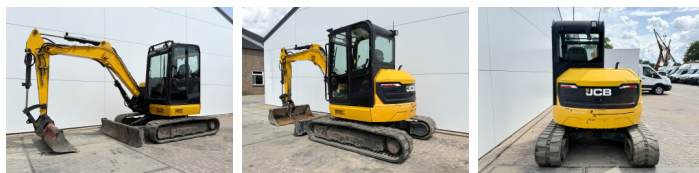

JCB

JCB 48Z-1

€ 22.750escl.

Anno **2018**
Numero di riferimento **BM006867**
Ore **2.384**

Algemeen

Genere **48Z-1**
Posizione **Veldhoven, Netherlands**
Certificaat **CE**

Descrizione

Available at Boss Machinery! This JCB 48Z-1 Excavators from 2018 has an engine power of 36 kW and counts 2384 operational hours. The total weight of this JCB 48Z-1 is 4792 kg and the dimensions are 5.35 x 1.97 x 2.54. Furthermore, this 48Z-1 is equipped with Attacco rapido, Radio, Funzione idraulica supplementare, Funzione del martello. The JCB Excavators also has a CE marking. Do you want more information or do you want to try the JCB 48Z-1 at our yard? Please let us know.

Maten / Gewichten

Dimensioni L*L*A **5.35 x 1.97 x 2.54**
Peso **4792**

Motor informatie

Marchio del motore **Perkins**
?????????? ?????? **404D-22**
Cilindri **4**
Capacità in kW **36**

Banden / Rupsen

Piatto % **80**
Pignone% **80**
Catena% **70**
Larghezza del piatto **42 cm**

Opties

Attacco rapido
Radio

BOSS

MACHINERY